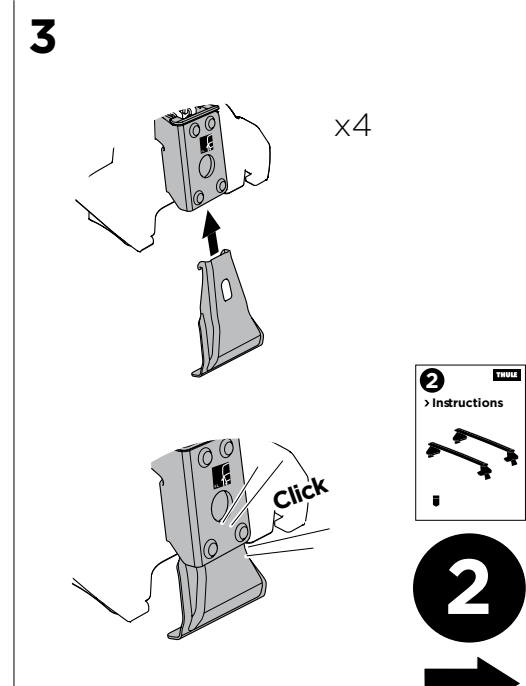

1

Kit 5112

HYUNDAI i30, 5-dr Hatchback, 17- (with glassroof)

HYUNDAI i30 Fastback, 5-dr Hatchback, 18- (with glassroof)

ISO 11154-E

THULE WingBar Evo	THULE WingBar Edge	THULE WingBar	THULE SquareBar	Evo X (scale)	Edge X (scale)
HYUNDAI i30, 5-dr Hatchback, 17- (with glassroof)				40	Q
HYUNDAI i30 Fastback, 5-dr Hatchback, 18- (with glassroof)				45	G

THULE ProBar	THULE SlideBar	X (mm/inch)
HYUNDAI i30, 5-dr Hatchback, 17- (with glassroof)		1051 mm / 41 3/8"
HYUNDAI i30 Fastback, 5-dr Hatchback, 18- (with glassroof)		1101 mm / 43 3/8"

THULE WingBar Evo	THULE WingBar Edge	THULE WingBar	THULE SquareBar	Evo Y (scale)	Edge Y (scale)
HYUNDAI i30, 5-dr Hatchback, 17- (with glassroof)				36,5	F
HYUNDAI i30 Fastback, 5-dr Hatchback, 18- (with glassroof)				40	Q

THULE ProBar	THULE SlideBar	Y (mm/inch)
HYUNDAI i30, 5-dr Hatchback, 17- (with glassroof)		1016 mm / 40"
HYUNDAI i30 Fastback, 5-dr Hatchback, 18- (with glassroof)		1051 mm / 41 3/8"

	W (mm/inch)	Z (mm/inch)
HYUNDAI i30, 5-dr Hatchback, 17- (with glassroof)	710 mm / 28"	200 mm / 7 7/8"
HYUNDAI i30 Fastback, 5-dr Hatchback, 18- (with glassroof)	600 mm / 23 5/8"	225 mm / 8 7/8"