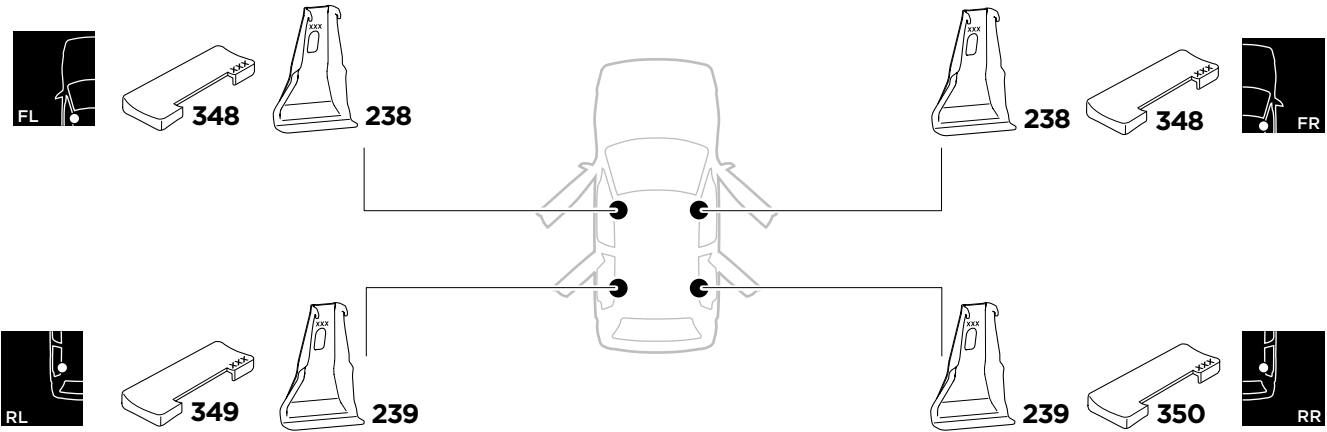

1

Kit 5112

HYUNDAI i30, 5-dr Hatchback, 17- (with glassroof)

HYUNDAI i30 Fastback, 5-dr Hatchback, 18- (with glassroof)

ISO 11154-E

THULE WingBar Evo	THULE WingBar Edge	THULE WingBar	THULE SquareBar	Evo X (scale)	Edge X (scale)
HYUNDAI i30, 5-dr Hatchback, 17- (with glassroof)				40	Q
HYUNDAI i30 Fastback, 5-dr Hatchback, 18- (with glassroof)				45	G

THULE ProBar	THULE SlideBar	X (mm/inch)
HYUNDAI i30, 5-dr Hatchback, 17- (with glassroof)		1051 mm / 41 3/8"
HYUNDAI i30 Fastback, 5-dr Hatchback, 18- (with glassroof)		1101 mm / 43 3/8"

THULE WingBar Evo	THULE WingBar Edge	THULE WingBar	THULE SquareBar	Evo Y (scale)	Edge Y (scale)
HYUNDAI i30, 5-dr Hatchback, 17- (with glassroof)				36,5	F
HYUNDAI i30 Fastback, 5-dr Hatchback, 18- (with glassroof)				40	Q

THULE ProBar	THULE SlideBar	Y (mm/inch)
HYUNDAI i30, 5-dr Hatchback, 17- (with glassroof)		1016 mm / 40"
HYUNDAI i30 Fastback, 5-dr Hatchback, 18- (with glassroof)		1051 mm / 41 3/8"

	W (mm/inch)	Z (mm/inch)
HYUNDAI i30, 5-dr Hatchback, 17- (with glassroof)	710 mm / 28"	200 mm / 7 7/8"
HYUNDAI i30 Fastback, 5-dr Hatchback, 18- (with glassroof)	600 mm / 23 5/8"	225 mm / 8 7/8"