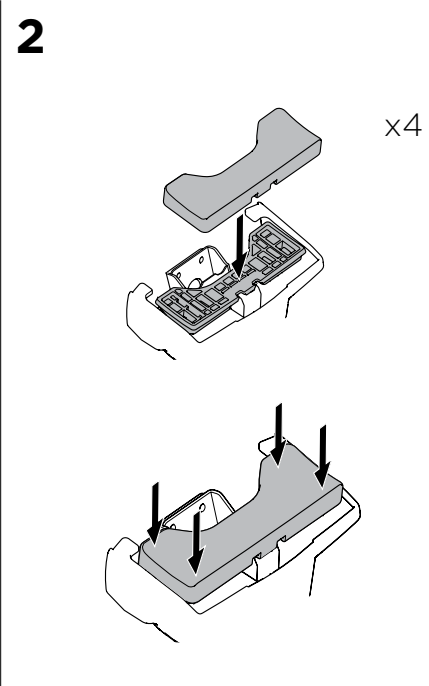

1

Kit 5112

HYUNDAI i30, 5-dr Hatchback, 17- (with glassroof)

HYUNDAI i30 Fastback, 5-dr Hatchback, 18- (with glassroof)

ISO 11154-E

THULE WingBar Evo	THULE WingBar Edge	THULE WingBar	THULE SquareBar	Evo X (scale)	Edge X (scale)
HYUNDAI i30, 5-dr Hatchback, 17- (with glassroof)				40	Q
HYUNDAI i30 Fastback, 5-dr Hatchback, 18- (with glassroof)				45	G

THULE ProBar	THULE SlideBar	X (mm/inch)
HYUNDAI i30, 5-dr Hatchback, 17- (with glassroof)		1051 mm / 41 3/8"
HYUNDAI i30 Fastback, 5-dr Hatchback, 18- (with glassroof)		1101 mm / 43 3/8"

THULE WingBar Evo	THULE WingBar Edge	THULE WingBar	THULE SquareBar	Evo Y (scale)	Edge Y (scale)
HYUNDAI i30, 5-dr Hatchback, 17- (with glassroof)				36,5	F
HYUNDAI i30 Fastback, 5-dr Hatchback, 18- (with glassroof)				40	Q

THULE ProBar	THULE SlideBar	Y (mm/inch)
HYUNDAI i30, 5-dr Hatchback, 17- (with glassroof)		1016 mm / 40"
HYUNDAI i30 Fastback, 5-dr Hatchback, 18- (with glassroof)		1051 mm / 41 3/8"

	W (mm/inch)	Z (mm/inch)
HYUNDAI i30, 5-dr Hatchback, 17- (with glassroof)	710 mm / 28"	200 mm / 7 7/8"
HYUNDAI i30 Fastback, 5-dr Hatchback, 18- (with glassroof)	600 mm / 23 5/8"	225 mm / 8 7/8"