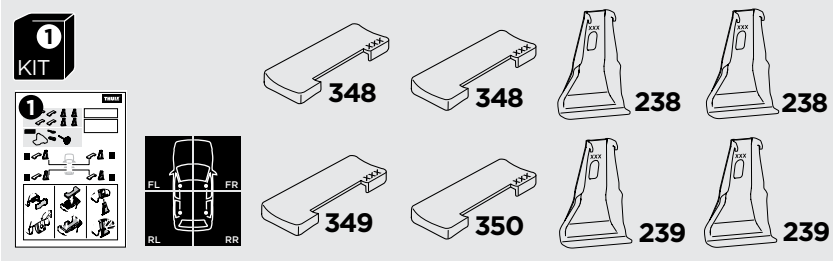

1

Kit 5112

HYUNDAI i30, 5-dr Hatchback, 17- (with glassroof)

HYUNDAI i30 Fastback, 5-dr Hatchback, 18- (with glassroof)

ISO 11154-E

THULE WingBar Evo	THULE WingBar Edge	THULE WingBar	THULE SquareBar	Evo X (scale)	Edge X (scale)
HYUNDAI i30, 5-dr Hatchback, 17- (with glassroof)				40	Q
HYUNDAI i30 Fastback, 5-dr Hatchback, 18- (with glassroof)				45	G

THULE ProBar	THULE SlideBar	X (mm/inch)
HYUNDAI i30, 5-dr Hatchback, 17- (with glassroof)		1051 mm / 41 3/8"
HYUNDAI i30 Fastback, 5-dr Hatchback, 18- (with glassroof)		1101 mm / 43 3/8"

THULE WingBar Evo	THULE WingBar Edge	THULE WingBar	THULE SquareBar	Evo Y (scale)	Edge Y (scale)
HYUNDAI i30, 5-dr Hatchback, 17- (with glassroof)				36,5	F
HYUNDAI i30 Fastback, 5-dr Hatchback, 18- (with glassroof)				40	Q

THULE ProBar	THULE SlideBar	Y (mm/inch)
HYUNDAI i30, 5-dr Hatchback, 17- (with glassroof)		1016 mm / 40"
HYUNDAI i30 Fastback, 5-dr Hatchback, 18- (with glassroof)		1051 mm / 41 3/8"

	W (mm/inch)	Z (mm/inch)
HYUNDAI i30, 5-dr Hatchback, 17- (with glassroof)	710 mm / 28"	200 mm / 7 7/8"
HYUNDAI i30 Fastback, 5-dr Hatchback, 18- (with glassroof)	600 mm / 23 5/8"	225 mm / 8 7/8"