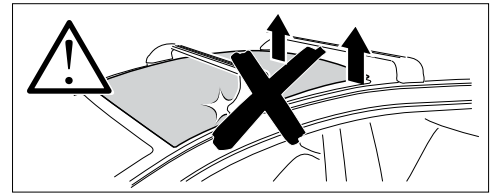

1

Kit 5112

HYUNDAI i30, 5-dr Hatchback, 17- (with glassroof)

HYUNDAI i30 Fastback, 5-dr Hatchback, 18- (with glassroof)

ISO 11154-E

THULE WingBar Evo	THULE WingBar Edge	THULE WingBar	THULE SquareBar	Evo X (scale)	Edge X (scale)
HYUNDAI i30, 5-dr Hatchback, 17- (with glassroof)				40	Q
HYUNDAI i30 Fastback, 5-dr Hatchback, 18- (with glassroof)				45	G

THULE ProBar	THULE SlideBar	X (mm/inch)
HYUNDAI i30, 5-dr Hatchback, 17- (with glassroof)		1051 mm / 41 3/8"
HYUNDAI i30 Fastback, 5-dr Hatchback, 18- (with glassroof)		1101 mm / 43 3/8"

THULE WingBar Evo	THULE WingBar Edge	THULE WingBar	THULE SquareBar	Evo Y (scale)	Edge Y (scale)
HYUNDAI i30, 5-dr Hatchback, 17- (with glassroof)				36,5	F
HYUNDAI i30 Fastback, 5-dr Hatchback, 18- (with glassroof)				40	Q