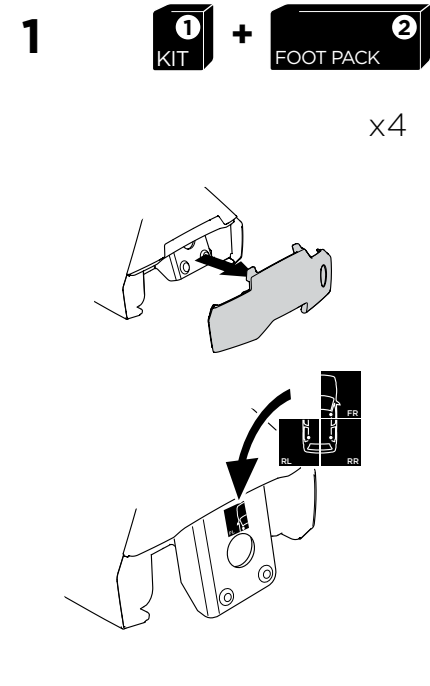

1

Kit 5112

HYUNDAI i30, 5-dr Hatchback, 17- (with glassroof)

HYUNDAI i30 Fastback, 5-dr Hatchback, 18- (with glassroof)

ISO 11154-E

THULE WingBar Evo	THULE WingBar Edge	THULE WingBar	THULE SquareBar	Evo X (scale)	Edge X (scale)
HYUNDAI i30, 5-dr Hatchback, 17- (with glassroof)				40	Q
HYUNDAI i30 Fastback, 5-dr Hatchback, 18- (with glassroof)				45	G

THULE ProBar	THULE SlideBar	X (mm/inch)
HYUNDAI i30, 5-dr Hatchback, 17- (with glassroof)		1051 mm / 41 3/8"
HYUNDAI i30 Fastback, 5-dr Hatchback, 18- (with glassroof)		1101 mm / 43 3/8"

THULE WingBar Evo	THULE WingBar Edge	THULE WingBar	THULE SquareBar	Evo Y (scale)	Edge Y (scale)
HYUNDAI i30, 5-dr Hatchback, 17- (with glassroof)				36,5	F
HYUNDAI i30 Fastback, 5-dr Hatchback, 18- (with glassroof)				40	Q

THULE ProBar	THULE SlideBar	Y (mm/inch)
HYUNDAI i30, 5-dr Hatchback, 17- (with glassroof)		1016 mm / 40"
HYUNDAI i30 Fastback, 5-dr Hatchback, 18- (with glassroof)		1051 mm / 41 3/8"

	W (mm/inch)	Z (mm/inch)
HYUNDAI i30, 5-dr Hatchback, 17- (with glassroof)	710 mm / 28"	200 mm / 7 7/8"
HYUNDAI i30 Fastback, 5-dr Hatchback, 18- (with glassroof)	600 mm / 23 5/8"	225 mm / 8 7/8"