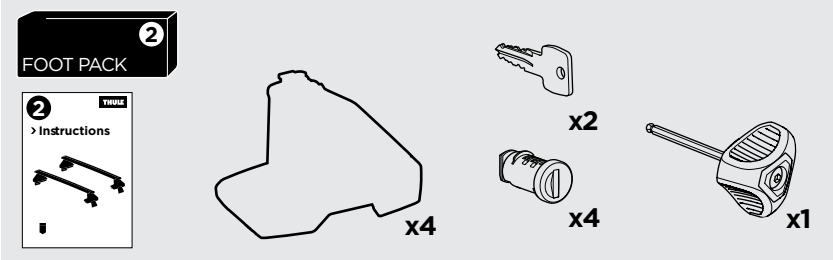

1

Kit 5112

HYUNDAI i30, 5-dr Hatchback, 17- (with glassroof)

HYUNDAI i30 Fastback, 5-dr Hatchback, 18- (with glassroof)

ISO 11154-E

THULE WingBar Evo	THULE WingBar Edge	THULE WingBar	THULE SquareBar	Evo X (scale)	Edge X (scale)
HYUNDAI i30, 5-dr Hatchback, 17- (with glassroof)				40	Q
HYUNDAI i30 Fastback, 5-dr Hatchback, 18- (with glassroof)				45	G

THULE ProBar	THULE SlideBar	X (mm/inch)
HYUNDAI i30, 5-dr Hatchback, 17- (with glassroof)		1051 mm / 41 3/8"
HYUNDAI i30 Fastback, 5-dr Hatchback, 18- (with glassroof)		1101 mm / 43 3/8"

THULE WingBar Evo	THULE WingBar Edge	THULE WingBar	THULE SquareBar	Evo Y (scale)	Edge Y (scale)
HYUNDAI i30, 5-dr Hatchback, 17- (with glassroof)				36,5	F
HYUNDAI i30 Fastback, 5-dr Hatchback, 18- (with glassroof)				40	Q

THULE ProBar	THULE SlideBar	Y (mm/inch)
HYUNDAI i30, 5-dr Hatchback, 17- (with glassroof)		1016 mm / 40"
HYUNDAI i30 Fastback, 5-dr Hatchback, 18- (with glassroof)		1051 mm / 41 3/8"

	W (mm/inch)	Z (mm/inch)
HYUNDAI i30, 5-dr Hatchback, 17- (with glassroof)	710 mm / 28"	200 mm / 7 7/8"
HYUNDAI i30 Fastback, 5-dr Hatchback, 18- (with glassroof)	600 mm / 23 5/8"	225 mm / 8 7/8"