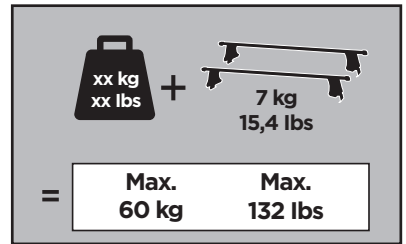

Thule Rapid System Kit 1651

> Instructions

AUDI A6, 4-dr Sedan, 11-18 / *12-18

*North America

ISO 11154-E

141651

C.20180613
519-1651-03

Bring your life

thule.com