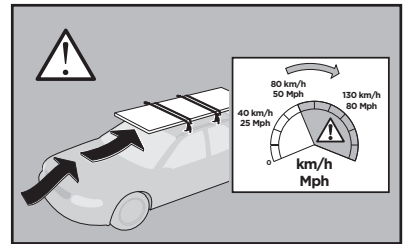

Thule Rapid System Kit 1651

> Instructions

AUDI A6, 4-dr Sedan, 11-18 / *12-18

*North America

ISO 11154-E

141651

C.20180613
519-1651-03

Bring your life

thule.com