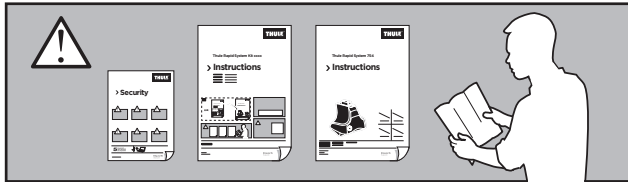

Thule Rapid System Kit 1651

> Instructions

AUDI A6, 4-dr Sedan, 11-18 / *12-18

*North America

ISO 11154-E

141651

C.20180613
519-1651-03

Bring your life