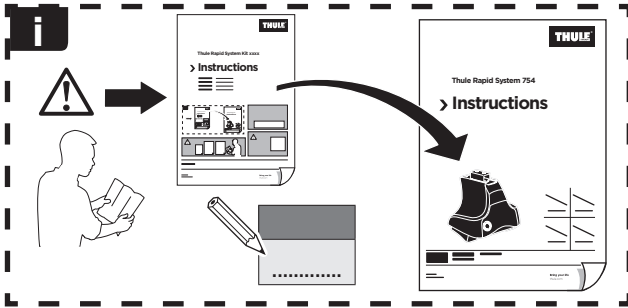

Thule Rapid System Kit 1651

> Instructions

AUDI A6, 4-dr Sedan, 11-18 / *12-18

*North America

ISO 11154-E

141651

C.20180613
519-1651-03

Bring your life