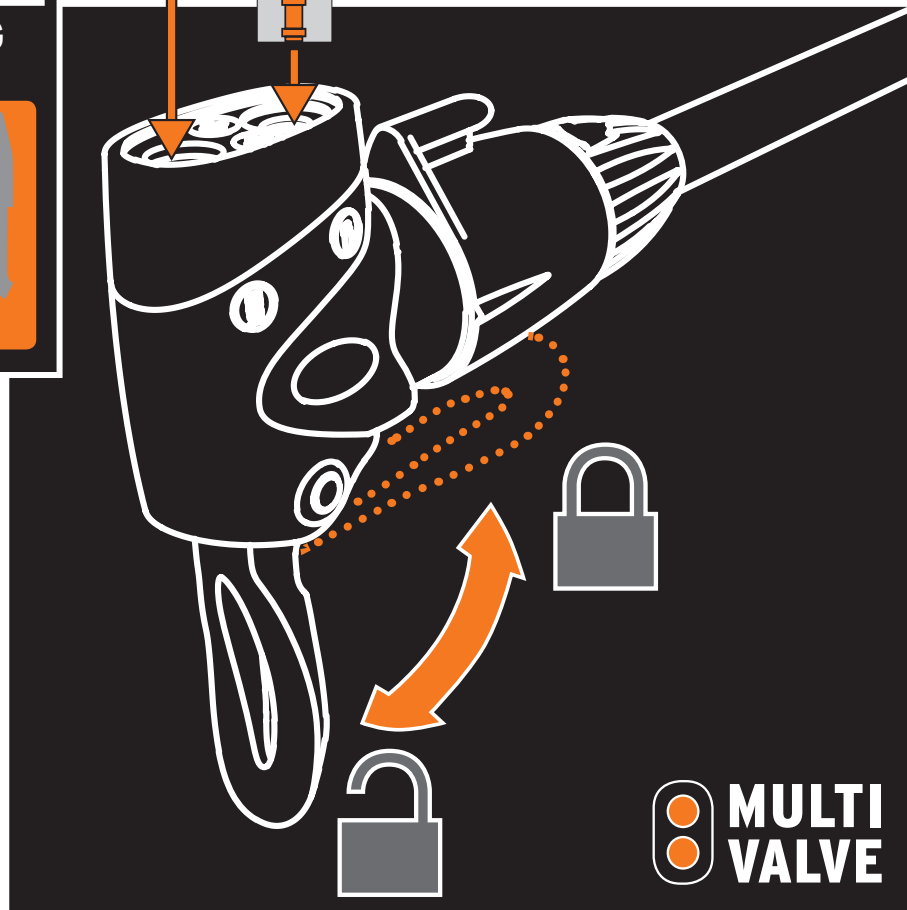

Dunlop

**Auto
Schrader**

**Sclaverand
Presta**

**LEICHTER
DICHTUNGS-
WECHSEL!**

**EASY SEALING
CHANGE!**

**MULTI
VALVE**

EN. TWENTYNINER

Professional floor pump with 80 mm precision pressure gauge and MultiValve-head for all valve types. Especially suitable for large volume tyres.