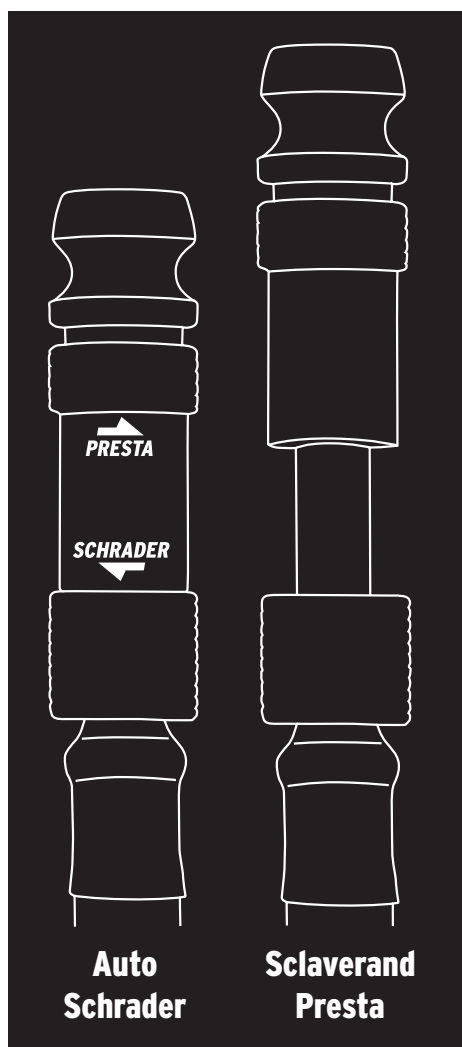

## Auto Schrader

### NL. AIRFLEX EXPLORER

- Mini pump with an extendable tube
- The valve head is absolutely airtight
- Cares for the valve
- Soft components handle with a grip recess
- Stable and lightweight
- Includes a frame bracket