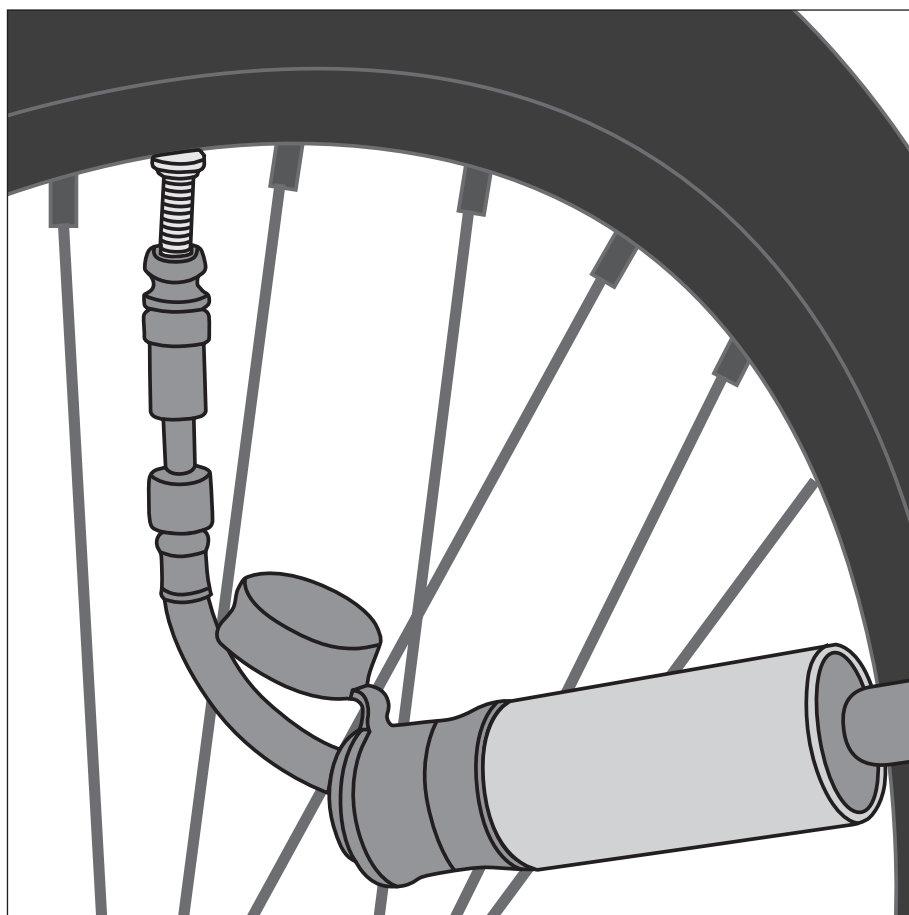

## Auto Schrader

### NL. AIRFLEX EXPLORER

- Mini pump with an extendable tube
- The valve head is absolutely airtight
- Cares for the valve
- Soft components handle with a grip recess
- Stable and lightweight
- Includes a frame bracket