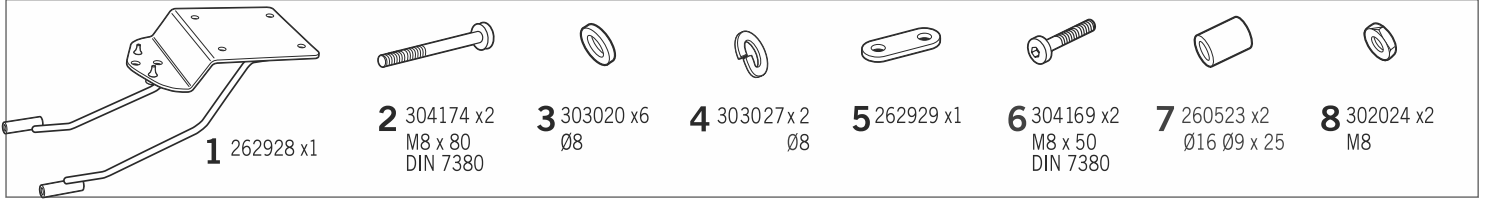

SHAD

SUPER SOCO TC MAX '19 - KIT TOP S0TC11ST

BCN

WARNING!

- Compatible with Small (D1B29PA) mounting plate. (NOTE): Compatible with TOP CASES SH26 – SH34 only.
- **ATTENTION** top fitti ng n t comp at ibelwit lmed um (D1B4 PA), aluminium mo ati ng plat e(D1BTR A)For Large mounting pl de (D1B48 PA) .

GB Do not fully tighten the screws until it is ensured that the KIT is correctly attached and aligned.

E No apretar los tornillos del todo hasta asegurarse que el KIT está correctamente colocado y alineado.