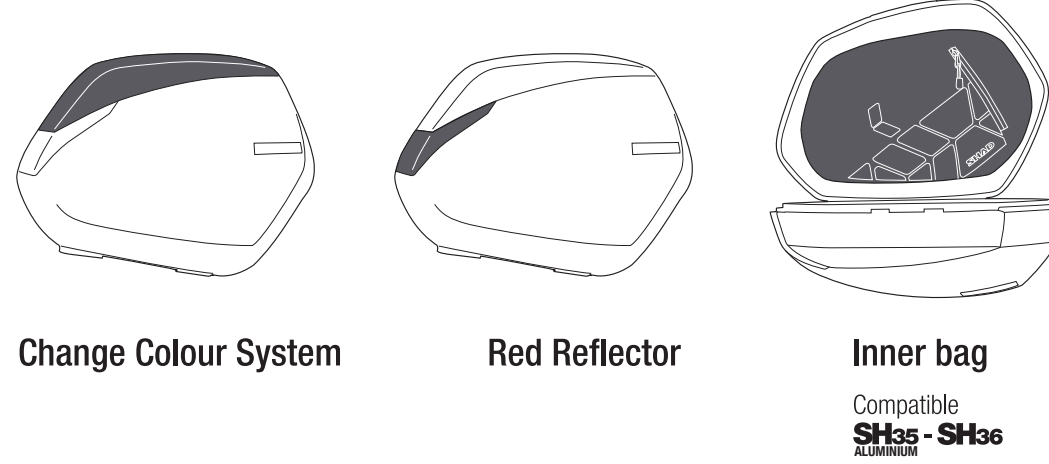

SHAD

SH36 FEATURES

SHAD

USER MANUAL

Close

Accessories (Optional)