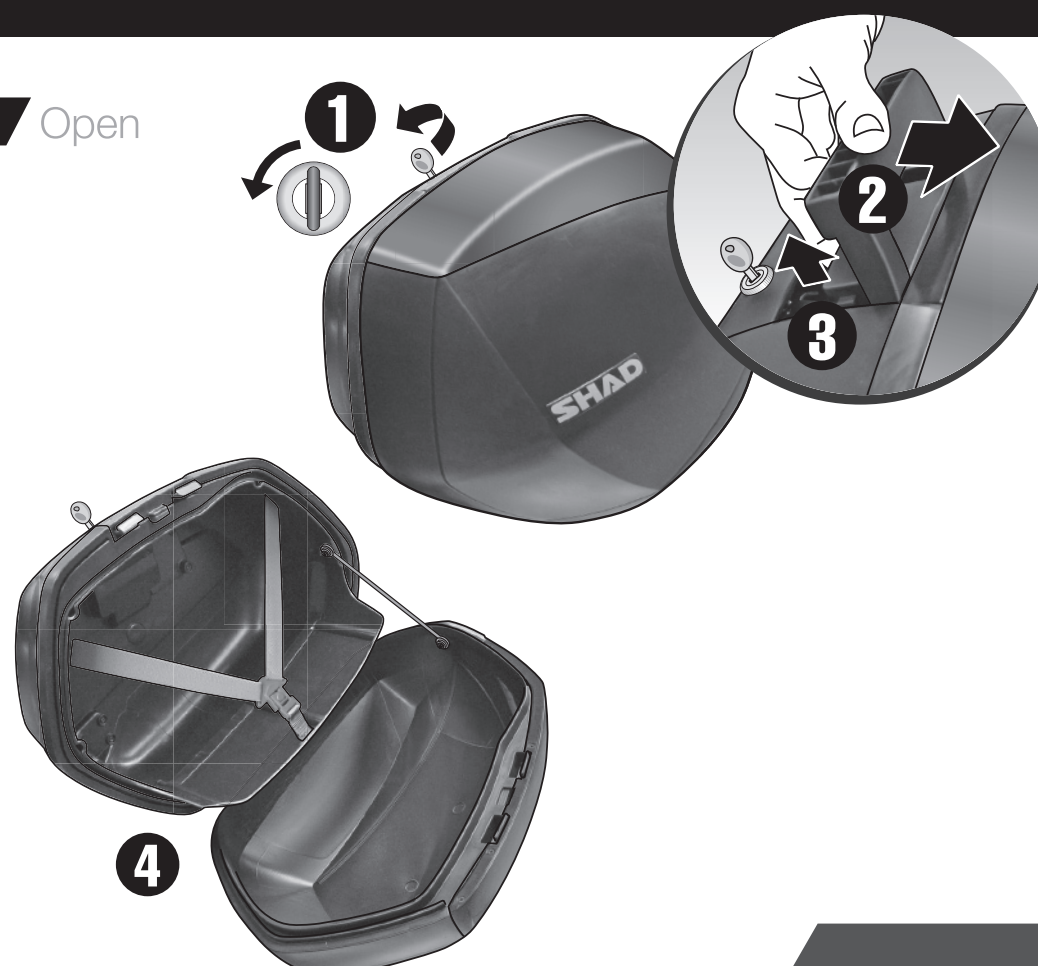

SHAD

SH36 FEATURES

SHAD

USER MANUAL

Close

Accessories (Optional)

SH35

ALUMINIUM

Release

Capacity

SH36

SH35 - SH36
ALUMINIUM

SHAD
WWW.SHAD.ES

Code: 501423 Edition:04

INSPIRED IN BARCELONA®
WWW.SHAD.ES

Assembly

SHAD

Open

SH35 - SH36
ALUMINIUM