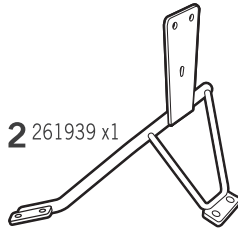

SHAD

YAMAHA X-MAX 250 '05 KIT RESPALDO YOXM25RV

1 260523 x2
Ø16 Ø9 x 25

2 261939 x1

3 303020 x6
Ø8

4 304211 x4
M8 x 15
Din 933

5 304039 x2
M8 x 40
Din 7380

! NOT INCLUDED

! WARNING!

(GB)

To complete the set, remember to purchase the backrest with your preferred color. Do not fully tighten. Do not fully tighten the screws until it is ensured that the KIT is correctly attached and aligned.