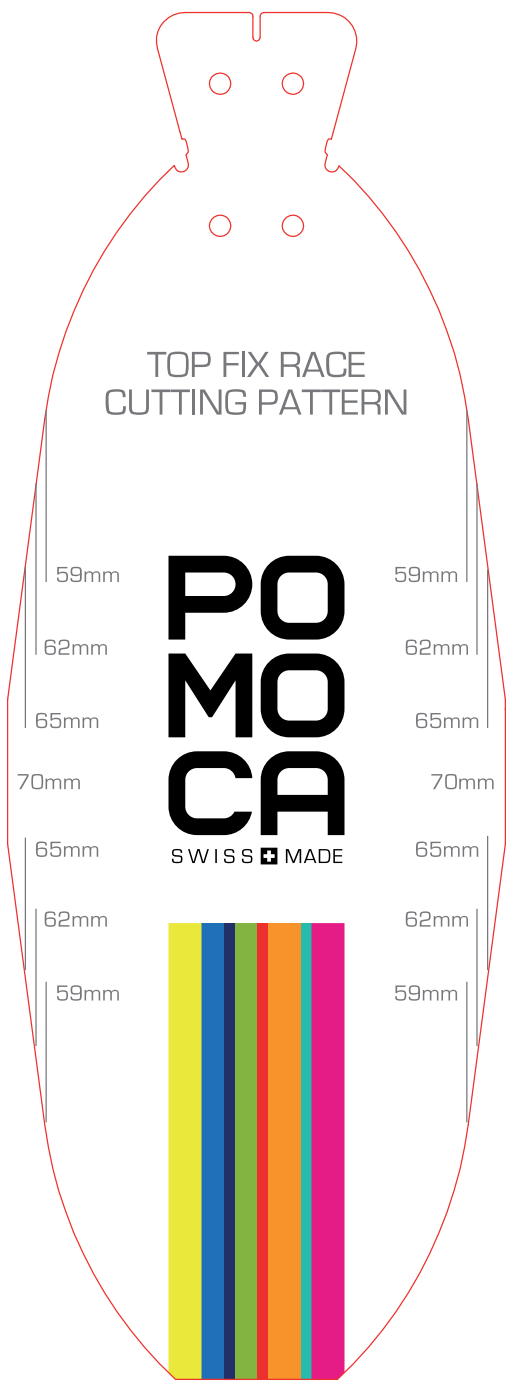

CLIP

ADJUSTABLE LOOP

↑ 83mm 95mm ↓  
STRETCHER

CARV'IT CUTTING PATTERN

**POMOCA**  
SWISS  MADE

TOP FIX RACE  
CUTTING PATTERN

59mm

62mm

65mm

70mm

65mm

62mm

59mm

**PO  
MO  
CA**

SWISS + MADE

59mm

62mm

65mm

70mm

65mm

62mm

59mm