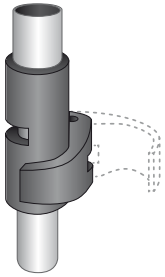

HANDLES

TACTIL MAGNETIC STRAP

IT'S MAGIC! With its magical, magnetic, unique and easy to use technology, attaching the wrist strap to the pole is child's play. Don't worry about aiming at the pole; it'll come straight to you. While you're walking it is safely locked into place, so there's no danger of it slipping from your grasp. Finally, removing it is a breeze; just press the button and let go. This is the only Nordic walking glove with a 360° pivot and no index lock, giving you fantastic freedom of movement.

The ergonomic wrist strap gives you a truly light, comfortable and accurate grip. You'll love the comfortable, breathable fabric and the reinforced sides, giving you incredible support and pinpoint accuracy.

TACTIL CLICK STRAP

A comfortable glove with an easy clip system and 360° rotation for increased freedom of movement.
(On the Tactil C20 Crossover and Tactil C20 Spike).

TIGHTENING SYSTEM

EXTERNAL LOCK

External tightening technology, offering excellent resistance under all atmospheric conditions, as well as a fast and sure adjustment of the poles.

INTERNAL LOCK

Resistant to extreme hot or cold temperatures. The tightening cone is captive.

TIPS

all of the tips are made from tungsten, providing excellent grip and great durability.

(TSL patent)

CROSSOVER PAD CONCEPT