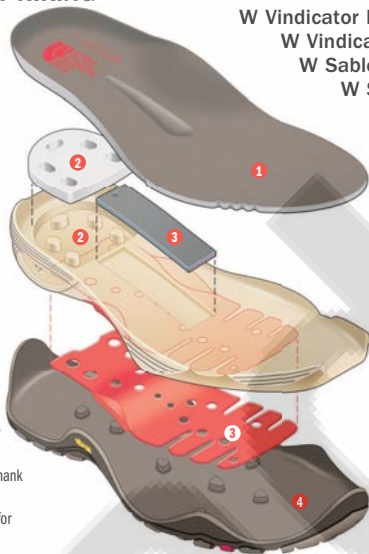

HIKING: LIGHT HIKING
MIKENO

Styles:
M/W Hedgehog GTX XCR®

- 1 Exclusive lightweight Vibram® rubber outsole
- 2 Injection-molded TPU shank plate
- 3 Compression-molded, lightweight EVA midsole
- 4 X-2 O₂™ cushioning inserts with heel air pod

HIKING: LIGHT HIKING
HUNTER

STYLES:

W Hedgehog Tall III GTX XCR®
W Hedgehog III GTX XCR®
W Hedgehog III

- 1 Northotic™ Pro footbed
- 2 X-2™ forefoot cushioning EVA
- 3 Compression-molded EVA midsole with Heal Cradle™ Pro rearfoot cushioning and support system
- 4 Molded TPU Shank and Snake Plate™ forefoot protection
- 5 Exclusive Vibram® rubber outsole

HIKING: LIGHT HIKING
SAIRECABUR

STYLES:

W Vindicator Mid GTX II
W Vindicator GTX II
W Sable Mid GTX
W Sable GTX
W Sable

- 1 Molded EVA Northotic™ ergonomic footbed
- 2 Compression-molded EVA midsole with dual-density Heal Cradle™
- 3 Nylon and ESS midfoot shank
- 4 Exclusive Vibram® rubber outsole built specifically for women