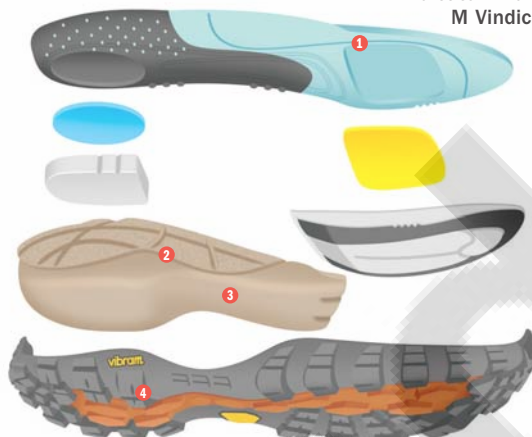

HIKING: BACKPACKING
SOLIMANI

STYLES:
M/W Syncline GTX

- 1 Northotic™ ergonomic footbed
- 2 Nylon midfoot shank
- 3 Compression-molded EVA midsole with dual-density Heal Cradle™
- 4 TPU full-length Perforated Plate
- 5 Exclusive Vibram® outsole

HIKING: LIGHT HIKING
VINSON MASSIF

STYLES:
M Vindicator II GTX
M Vindicator Mid II GTX
M Vindicator II

- 1 Northotic™ AgION™ antimicrobial footbed
- 2 X-2™ dual-density injected-molded EVA midsole
- 3 Nylon midfoot shank
- 4 Exclusive Vibram® outsole