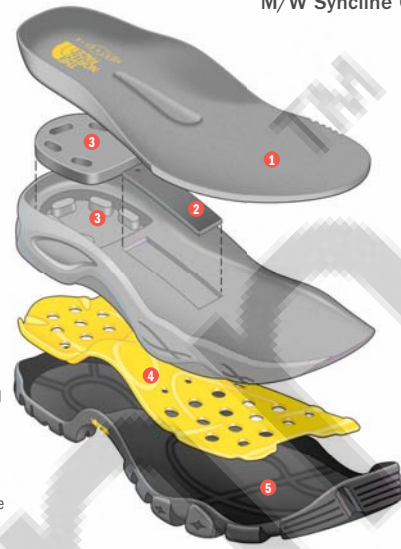

HIKING: BACKPACKING
JAONLI

STYLES:
M/W Jannu II GTX
M/W Dhaulagiri II GTX

- 1 Northotic™ ergonomic footbed with Poron® forefoot and heel insert
- 2 3 mm insole board
- 3 Heal Cradle™ technology: injection-molded EVA X-2™ insert
- 4 Heal Cradle™ technology: Dual-density PU midsole
- 5 Full-length TPU shank with forefoot Perforated Plate
- 6 Exclusive Vibram® outsole

HIKING: BACKPACKING
SOLIMANI

STYLES:
M/W Syncline GTX

- 1 Northotic™ ergonomic footbed
- 2 Nylon midfoot shank
- 3 Compression-molded EVA midsole with dual-density Heal Cradle™
- 4 TPU full-length Perforated Plate
- 5 Exclusive Vibram® outsole