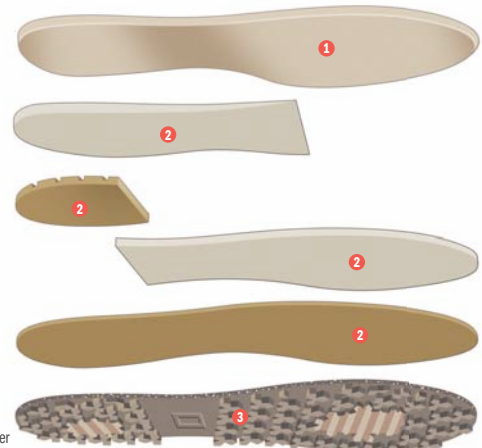

LIFESTYLE
SHISPAR/SALCANTAY

STYLES:
M Back-to-Berkeley SE
M Summer Sneaker

- 1 Die cut EVA sockliner
- 2 Die cut EVA midsole
- 3 40% recycled gum rubber outsole