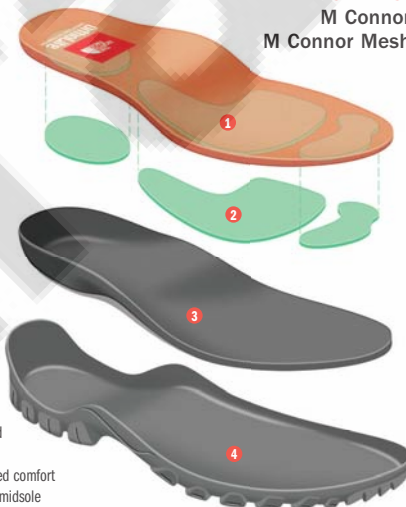

LIFESTYLE
COROPUNA

STYLES:
M Connor
M Connor Mesh

- 1 30% recycled, compression-molded Northotic™ Comfort footbed
- 2 Poron® ReSource pods for enhanced comfort
- 3 Internal, compression-molded EVA midsole
- 4 Exclusive 30% recycled Vibram® EcoStep™ rubber outsole