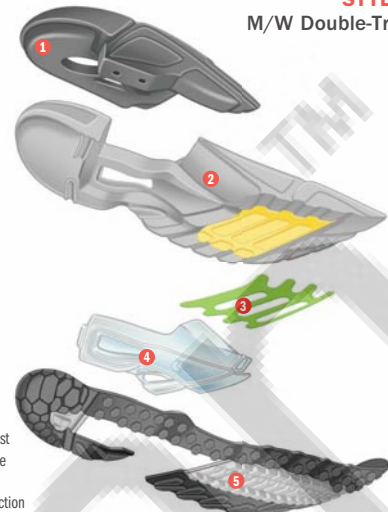

HIKING: AMPHIBIOUS
HARAMOSH

STYLES:

M/W Hedgefrog

- 1 X-2™ EVA footbed cushioning with drainage ports
- 2 TPU midfoot shank
- 3 Lightweight, compression-molded EVA midsole
- 4 High-surface-contact, non-marking HydroTrak™ rubber outsole

RUNNING
SANGAY II

STYLES:
M/W Single-Track T.H.

- 1 EVA X-Dome™ Cradle provides high-impact cushioning and rebound
- 2 Compression-molded EVA
- 3 Tenacious™ Grip rubber outsole

RUNNING
DAMAVAND

STYLES:
M/W Double-Track

- 1 Harder density EVA X-Dome™ Cradle with integrated medial post
- 2 Compression molded EVA midsole with high-rebound X-2™ forefoot
- 3 TPU Snake Plate™ forefoot protection
- 4 Molded TPU midfoot shank
- 5 Tenacious™ Grip sticky rubber outsole