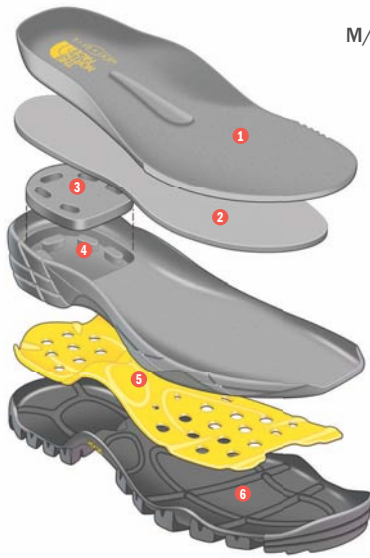

HIKING: BACKPACKING
JAONLI

STYLES:
M/W Jannu II GTX
M/W Dhaulagiri II GTX

- 1 Northotic™ ergonomic footbed with Poron® forefoot and heel insert
- 2 3 mm insole board
- 3 Heal Cradle™ technology: injection-molded EVA X-2™ insert
- 4 Heal Cradle™ technology: Dual-density PU midsole
- 5 Full-length TPU shank with forefoot Perforated Plate
- 6 Exclusive Vibram® outsole

HIKING: BACKPACKING
SOLIMANI

STYLES:
M/W Syncline GTX

- 1 Northotic™ ergonomic footbed
- 2 Nylon midfoot shank
- 3 Compression-molded EVA midsole with dual-density Heal Cradle™
- 4 TPU full-length Perforated Plate
- 5 Exclusive Vibram® outsole