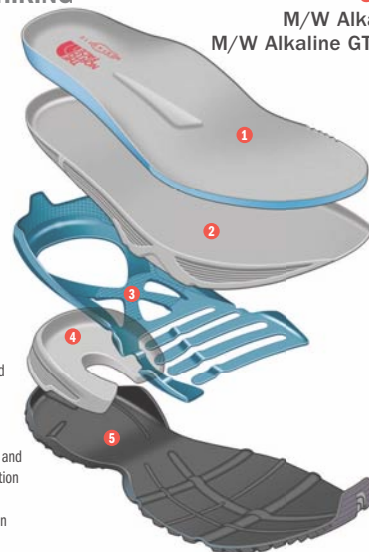

HIKING: LIGHT HIKING
MT CRESTONE

STYLES:
M Crestone Mid GTX
M Crestone GTX
M Crestone

- 1 Northotic™ Pro Footbed
- 2 Heal Cradle™ rearfoot cushioning and support system
- 3 Compression-molded EVA midsole
- 4 ESS shank and forefoot protection plate
- 5 Exclusive Vibram® rubber outsole

HIKING: LIGHT HIKING
HAFTKHAN

STYLES:
M Hedgehog Tail III GTX XCR®
M Hedgehog III GTX XCR®
M Hedgehog III

- 1 Northotic™ Pro footbed
- 2 X-2™ forefoot cushioning EVA
- 3 Compression-molded EVA midsole with Heal Cradle™ Pro rearfoot cushioning and support system
- 4 Molded TPU Shank and Snake Plate™ forefoot protection
- 5 Exclusive Vibram® rubber outsole

HIKING: LIGHT HIKING
AUSANGATE

STYLES:
M/W Alkaline LT
M/W Alkaline GTX XCR®

- 1 Ortholite® Northotic™ footbed
- 2 Lightweight, compression-molded EVA midsole
- 3 TPU stability plate with Heal Cradle™ Pro rearfoot support and Snake Plate™ forefoot protection
- 4 Stabilizing X-2™ EVA
- 5 Tenacious™ Grip high-abrasion sticky rubber outsole

HIKING: LIGHT HIKING
MIKENO

Styles:
M/W Hedgehog GTX XCR®

- 1 Exclusive lightweight Vibram® rubber outsole
- 2 Injection-molded TPU shank plate
- 3 Compression-molded, lightweight EVA midsole
- 4 X-2 O₂™ cushioning inserts with heel air pod