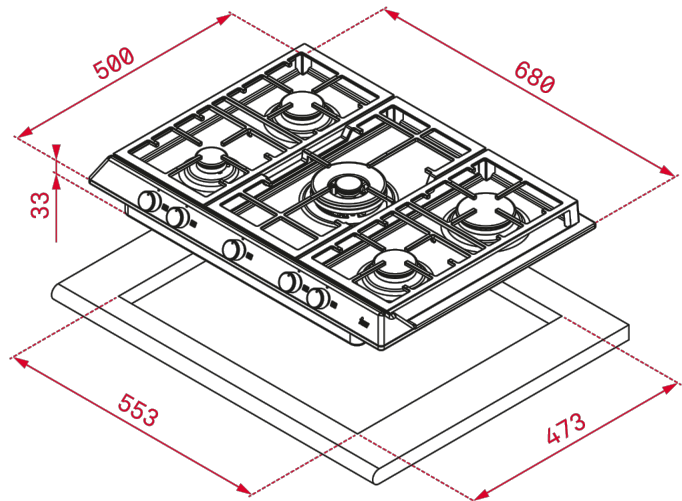

LIFE STYLE

Total

COLOURS

REFERENCE

EAN. 8421152144657

FEATURES

Gas typology: natural
70 cm gas hob
Double ring burner
Cast iron grids with a professional look.
Metallic and glossy black looking frontal knobs
Auto-ignition
Auto-lock safety device
High Efficiency burners.
5 cooking zones:
1 double ring burner (4.00 kW)
1 fast burner (2.8 kW)
2 semi-fast burner (1.75 kW)
1 auxiliary burner (1kW)

DIMENSIONS

Product height (mm): 33
Product width (mm): 680
Product depth (mm): 500
Product length (mm):
Net weight (Kg): 12,2

TECH SPECS

PARTICULAR CHARACTERISTICS

Maximum nominal power (W) (Gas): 11300
Auto ignition: Yes