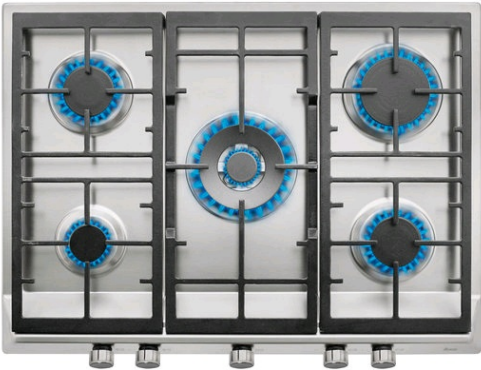

EX 70.1 5G AI AL DR CI Gas hob with 5 high efficiency Natural gas burners and cast iron grills in 70 cm

Auto ignition

Autolock

DESCRIPTION

Gas hob with 5 high efficiency Natural gas burners and cast iron grills in 70 cm

LIFE STYLE

Total

COLOURS

REFERENCE

EAN. 8421152144657

FEATURES

Gas typology: natural
70 cm gas hob
Double ring burner
Cast iron grids with a professional look.
Metallic and glossy black looking frontal knobs
Auto-ignition
Auto-lock safety device
High Efficiency burners.
5 cooking zones:
1 double ring burner (4.00 kW)
1 fast burner (2.8 kW)
2 semi-fast burner (1.75 kW)
1 auxiliary burner (1kW)

DIMENSIONS

Product height (mm): 33
Product width (mm): 680
Product depth (mm): 500
Product length (mm):
Net weight (Kg): 12,2

TECH SPECS

PARTICULAR CHARACTERISTICS

Maximum nominal power (W) (Gas): 11300
Auto ignition: Yes

SECURITY SYSTEM

Automatic safety disconnection (Auto Lock) (Gas): Yes

FINISH

Surface finishing: Brushed stainless steel

Surface type: Stainless Steel