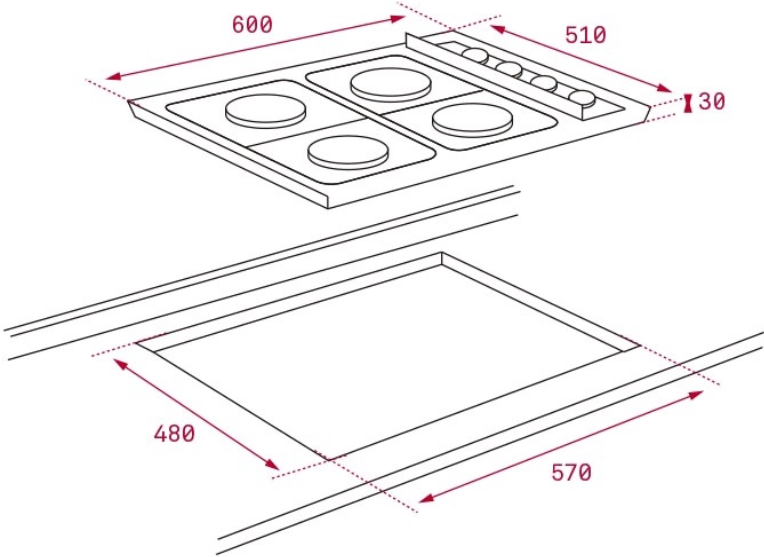

E/60.3 4G AL Gas hob with 4 burners and enamelled grids in 60 cm

DESCRIPTION

Gas hob with 4 burners and enamelled grids in 60 cm

LIFE STYLE

Easy

COLOURS

REFERENCE

EAN. 8421152099476

DIMENSIONS

- Product height (mm): 30
- Product width (mm): 600
- Product depth (mm): 510
- Product length (mm):
- Net weight (Kg):

TECH SPECS

COOKING ZONES

Cooking Zones: 4