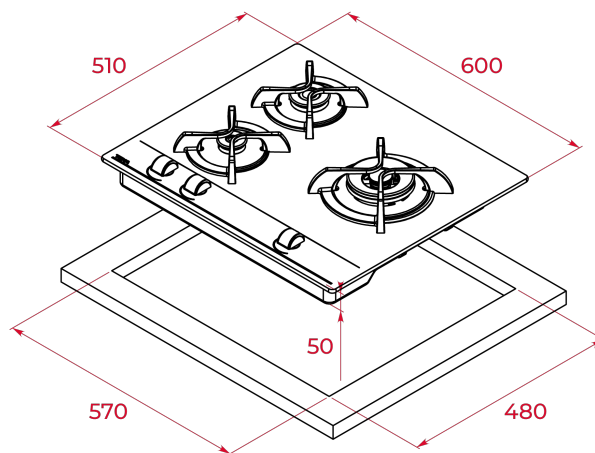

3 cooking zones:

-1 double ring burner (3.50 kW)

-1 semi-fast burner (1.75 kW)

-1 auxiliary burner (1.00 kW)

Large cast iron supports

Automatic-ignition in every burner, activated through control knobs

Auto-lock safety device (Thermocouples)

Easy installation kit

Tempered Glass

DIMENSIONS

Product height (mm): 50
Product width (mm): 600
Product depth (mm): 510
Product length (mm):
Net weight (Kg): 12,9

TECH SPECS

PARTICULAR CHARACTERISTICS

Maximum nominal power (W) (Gas): 6250
Auto ignition: Yes