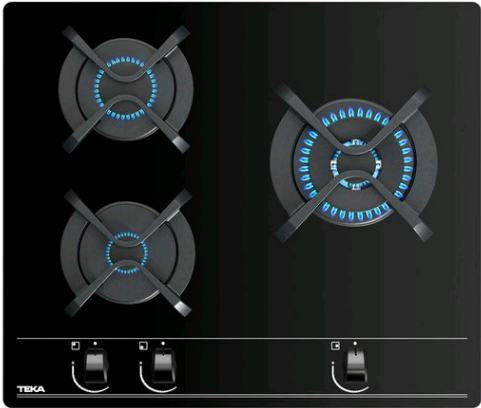

GBC 63010 Gas on Glass hob with frontal ergonomic knobs in 60 cm

Auto ignition

Autolock

Easy installation

DESCRIPTION

Gas on Glass hob with frontal ergonomic knobs in 60 cm

LIFE STYLE

Easy

COLOURS

REFERENCE

EAN. 8434778002959

TEKA

GBC 63010

FEATURES

Gas on Glass Hob

Front control knobs with ergonomic design

3 cooking zones:

-1 double ring burner (3.50 kW)

-1 semi-fast burner (1.75 kW)

-1 auxiliary burner (1.00 kW)

Large cast iron supports

Automatic-ignition in every burner, activated through control knobs

Auto-lock safety device (Thermocouples)

Easy installation kit

Tempered Glass

DIMENSIONS

Product height (mm): 50
Product width (mm): 600
Product depth (mm): 510
Product length (mm):
Net weight (Kg): 12,9

TECH SPECS

PARTICULAR CHARACTERISTICS

Maximum nominal power (W) (Gas): 6250
Auto ignition: Yes