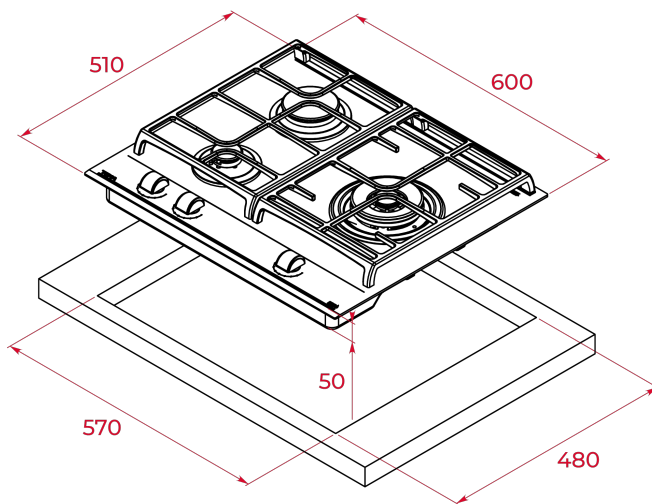

Total

COLOURS

REFERENCE

EAN. 8434778005820

TEKA

GZC 63310

FEATURES

Urban Colors Edition
Gas on Glass with ExactFlame and bevelled front
Front control knobs with ergonomic design
Ceramic glass surface
9 power levels with precise control of the flame
3 gas burners
-1 double ring burner, 4,00 kW
-1 fast burner, 2,80 kW
-1 auxiliary burner, 1,00 kW
Auto-lock safety device (Thermocouples)
Automatic-ignition in every burner, activated through control knobs
Optional Wok support
Large cast iron pan grids
Easy installation kit
Type of Gas: Butane

DIMENSIONS

Product height (mm): 50
Product width (mm): 600
Product depth (mm): 510
Product length (mm):
Net weight (Kg): 12,2

TECH SPECS

PARTICULAR CHARACTERISITICS

Maximum nominal power (W) (Gas): 7800
Auto ignition: Yes