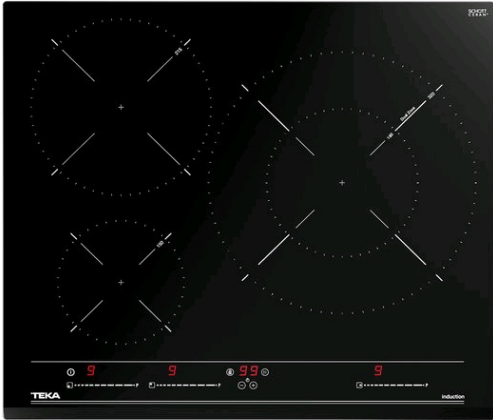

IZC 63320 BK MSS Induction hob with Touch control MultiSlider and 3 cooking zones in 60 cm

MultiSlider

Autolock

Power

Power Plus

Easy installation

Super Zone

DESCRIPTION

Induction hob with Touch control MultiSlider and 3 cooking zones in 60 cm

LIFE STYLE

Total

COLOURS

REFERENCE

EAN. 8434778011579

TEKA

IZC 63320 BK MSS

FEATURES

Induction hob
Touch control MultiSlider
Cooking timer
3 cooking zones:
-1 induction Ø 320/180 mm
-1 induction Ø 215 mm
-1 induction Ø 150 mm
Power Plus function
Stop & Go function
Residual heat indicators
Fast-Click easy installation
Maximum nominal power : 8.200 W

ELECTRIC CONNECTION

Frequency (Hz): 50/60
Power rate (V): 220-240
Cable Connection Length (cm): 110
Maximum Nominal Power (W) (Electric hob): 8200

COOKING ZONES

Cooking Zones: 3
Left rear cooking zone - Diameter (mm): 215
Left rear cooking zone - Type: Single Zone
Left front cooking zone - Diameter (mm): 150
Left front cooking zone - Type: Single Zone
Right center cooking zone - Diameter (mm): 320/180
Right center cooking zone - Type: Double Zone