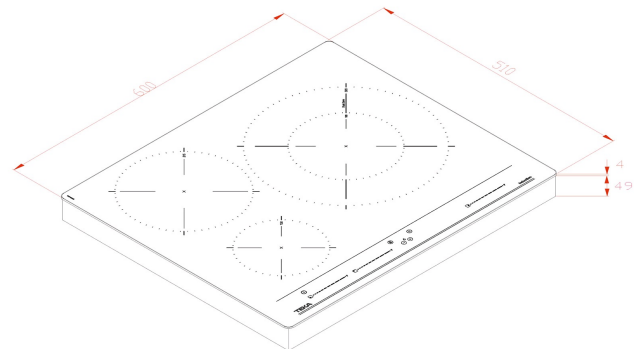

Induction hob with Touch control MultiSlider and 3 cooking zones in 60 cm

LIFE STYLE

Total

COLOURS

REFERENCE

EAN. 8434778011579

TEKA

IZC 63320 BK MSS

FEATURES

Induction hob
Touch control MultiSlider
Cooking timer
3 cooking zones:
-1 induction Ø 320/180 mm
-1 induction Ø 215 mm
-1 induction Ø 150 mm
Power Plus function
Stop & Go function
Residual heat indicators
Fast-Click easy installation
Maximum nominal power : 8.200 W

IZC 63320 BK MSS

DIMENSIONS

Product height (mm): 53
Product width (mm): 600
Product depth (mm): 510
Product length (mm):
Net weight (Kg): 10,7

TECH SPECS

PARTICULAR CHARACTERISTICS

Number of electric power levels: 9
Power management function: Yes

ELECTRIC CONNECTION

Frequency (Hz): 50/60
Power rate (V): 220-240
Cable Connection Length (cm): 110
Maximum Nominal Power (W) (Electric hob): 8200

COOKING ZONES

Cooking Zones: 3
Left rear cooking zone - Diameter (mm): 215
Left rear cooking zone - Type: Single Zone
Left front cooking zone - Diameter (mm): 150
Left front cooking zone - Type: Single Zone
Right center cooking zone - Diameter (mm): 320/180
Right center cooking zone - Type: Double Zone