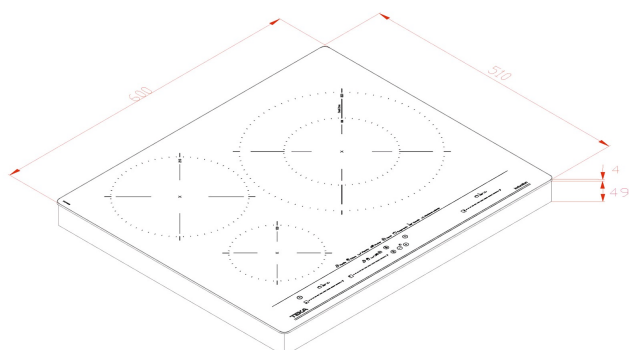

-1 induction Ø 150 mm

Special cooking functions with temperature sensors: Grilling, Deep frying, Pan frying, KeepWarm, Boiling, Simmering, Poach & Melting

Power Plus function

Stop & Go function

Residual heat indicators

Fast-Click easy installation

Maximum nominal power : 8.200 W

DIMENSIONS

Product height (mm): 53
Product width (mm): 600
Product depth (mm): 510
Product length (mm):
Net weight (Kg): 10,7

TECH SPECS

PARTICULAR CHARACTERISTICS

Frequency (Hz): 50/60
Power rate (V): 220-240
Cable Connection Length (cm): 110
Maximum Nominal Power (W) (Electric hob): 8200

COOKING ZONES

Cooking Zones: 3
Left rear cooking zone - Diameter (mm): 215
Left rear cooking zone - Type: Single Zone

SECURITY SYSTEM

Left front cooking zone - Diameter (mm): 150
Left front cooking zone - Type: Single Zone
Right center cooking zone - Diameter (mm): 320/180
Right center cooking zone - Type: Double Zone