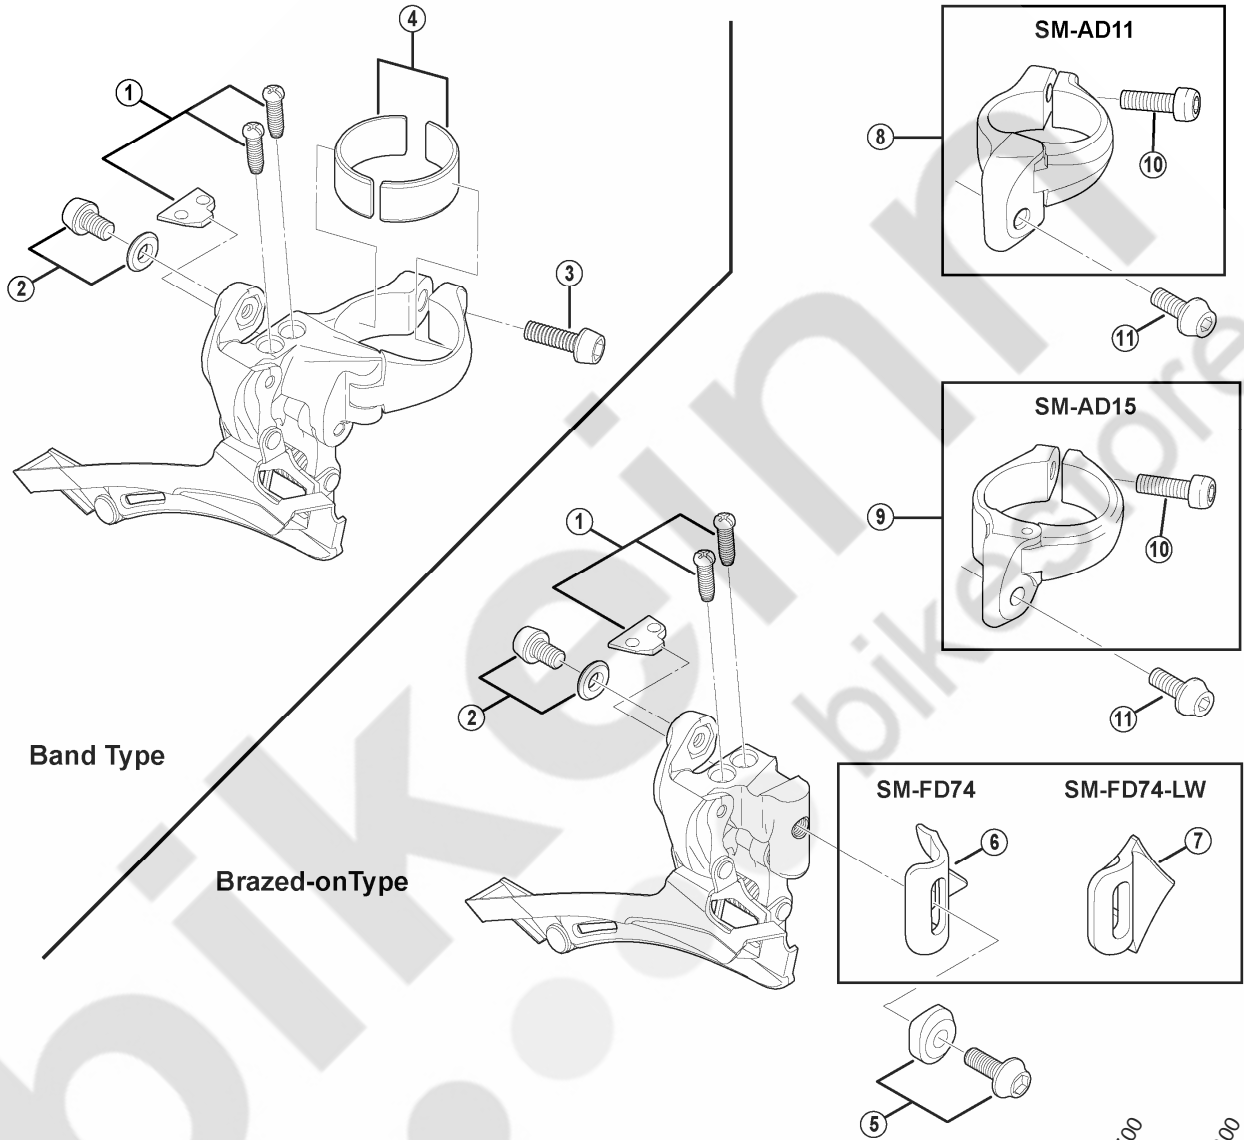

SHIMANO 105 Front Derailleur  
**FD-5700-S** Silver Version  
**FD-5700-L** Black Version

ITEM NO.	SHIMANO CODE NO.	DESCRIPTION	INTERCHANGEABILITY		
1	Y5MR98010	Stroke Adjust Screws (M4 x 13) & Plate			
2	Y5LW98020	Cable Fixing Plate & Bolt (M5 x 8)	A		
3	Y5A407020	Clamp Bolt (M5 x 15)	A		
4	Y5JD98020	Clamp Band Adapter (2 pcs.) for S-size / φ28.6 mm (1-1/8")	A	A	
5	Y5JD98030	Clamp Bolt (M5 x 13.5) & Radius Washer for Brazed-on Type	A		
6	Y58032000	SM-FD74 Brazed-on Bracket	A	A	
7	Y58032100	SM-FD74-LW Brazed-on Bracket (Investment Cast)	A	A	
8	Y5JD98040	SM-AD11 Clamp Band Unit φ31.8 mm (1-1/4") for Brazed-on Type	A		
9	Y5JD98050	SM-AD15 Clamp Band Unit φ34.9 mm (1-3/8") for Brazed-on Type	A		
10	Y59L19100	Clamp Bolt (M5 x 17.5) for SM-AD11 / AD15	A		
11	Y5C252000	Clamp Bolt (M5 x 13.5) for SM-AD11 / AD15	A	A	

A: Same parts.  
 B: Parts are usable, but differ in materials, appearance, finish, size, etc.  
 Absence of mark indicates non-interchangeability.

FD-5700  
 FD-5600