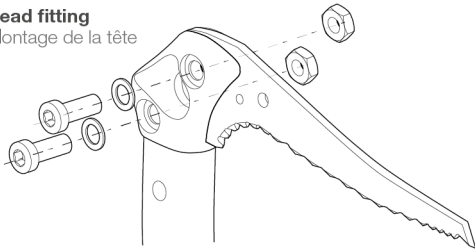

SUM'TEC

CE 0082 UIAA

(EN) Ice axe for technical mountaineering
(FR) Piolet alpinisme technique

470 g

55 cm

Accessories

- Adze / Hammer**
Panne / Marteau U19 PAN U19 MAR
- Lightweight hammer**
Mini marteau U19 MLT
- DRY pick**
Lame DRY U19 DRY
- PUR'ICE pick**
Lame PUR'ICE U19A PUR
- 2 pick weights + 1 bolt**
2 masselottes + 1 vis U21600

Spare parts

- Adze / Hammer**
Panne / Marteau U19 PAN U19 MAR
- TRIGREST** U016AA00
- ICE pick**
Lame ICE U19 ICE

PETZL
F-38920 Crolles
PETZL.COM
ISO 9001
© Petzl
Made in France

Sustaining our Community
Au service de la Communauté
FONDATION-PETZL.ORG

Head fitting

Montage de la tête

TRIGREST

Preparation
Préparation

Pick weights

Masselottes

Adjustment

Ajustement