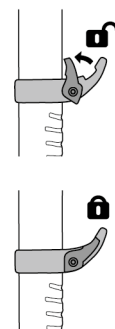

SUM'TEC

CE 0082 UIAA

(EN) Ice axe for technical mountaineering
(FR) Piolet alpinisme technique

470 g

55 cm

Accessories

- Adze / Hammer**
Panne / Marteau U19 PAN U19 MAR
- Lightweight hammer**
Mini marteau U19 MLT
- DRY pick**
Lame DRY U19 DRY
- PUR'ICE pick**
Lame PUR'ICE U19A PUR
- 2 pick weights + 1 bolt**
2 masselottes + 1 vis U21600

Spare parts

- Adze / Hammer**
Panne / Marteau U19 PAN U19 MAR
- TRIGREST** U016AA00
- ICE pick**
Lame ICE U19 ICE

PETZL
F-38920 Crolles
PETZL.COM
ISO 9001
© Petzl
Made in France

Sustaining our Community
Au service de la Communauté
FONDATION-PETZL.ORG

Head fitting

Montage de la tête

TRIGREST

Preparation
Préparation

Pick weights

Masselottes

Adjustment

Ajustement