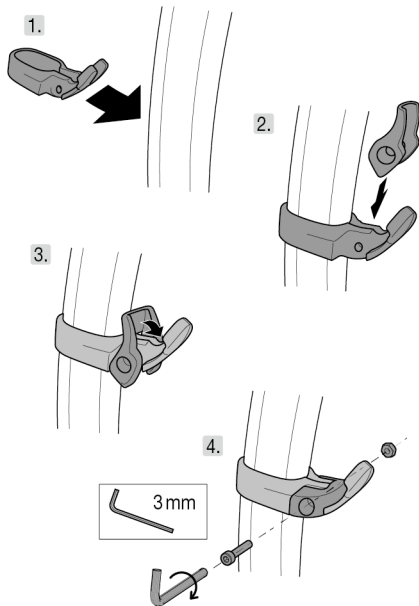

SUM'TEC

CE 0082 UIAA

(EN) Ice axe for technical mountaineering
(FR) Piolet alpinisme technique

470 g

55 cm

Accessories

- Adze / Hammer**
Panne / Marteau U19 PAN U19 MAR
- Lightweight hammer**
Mini marteau U19 MLT
- DRY pick**
Lame DRY U19 DRY
- PUR'ICE pick**
Lame PUR'ICE U19A PUR
- 2 pick weights + 1 bolt**
2 masselottes + 1 vis U21600

Spare parts

- Adze / Hammer**
Panne / Marteau U19 PAN U19 MAR
- TRIGREST** U016AA00
- ICE pick**
Lame ICE U19 ICE

PETZL
F-38920 Crolles
PETZL.COM
ISO 9001
© Petzl
Made in France

Sustaining our Community
Au service de la Communauté
FONDATION-PETZL.ORG

Head fitting

Montage de la tête

TRIGREST

Preparation
Préparation

Pick weights

Masselottes

Adjustment

Ajustement