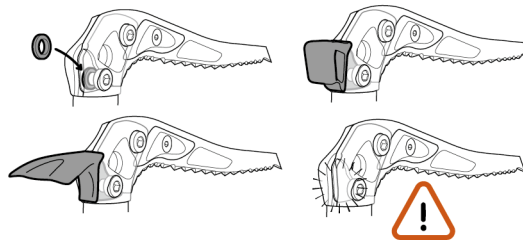

SUM'TEC

CE 0082 UIAA

(EN) Ice axe for technical mountaineering
(FR) Piolet alpinisme technique

470 g

55 cm

Accessories

- Adze / Hammer**
Panne / Marteau U19 PAN U19 MAR
- Lightweight hammer**
Mini marteau U19 MLT
- DRY pick**
Lame DRY U19 DRY
- PUR'ICE pick**
Lame PUR'ICE U19A PUR
- 2 pick weights + 1 bolt**
2 masselottes + 1 vis U21600

Spare parts

- Adze / Hammer**
Panne / Marteau U19 PAN U19 MAR
- TRIGREST** U016AA00
- ICE pick**
Lame ICE U19 ICE

PETZL
F-38920 Crolles
PETZL.COM
ISO 9001
© Petzl
Made in France

Sustaining our Community
Au service de la Communauté
FONDATION-PETZL.ORG

Head fitting

Montage de la tête

TRIGREST

Preparation
Préparation

Pick weights

Masselottes

Adjustment

Ajustement