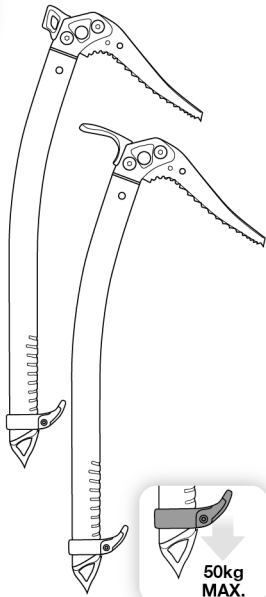

SUM'TEC

CE 0082 UIAA

(EN) Ice axe for technical mountaineering
(FR) Piolet alpinisme technique

470 g

55 cm

Accessories

- Adze / Hammer**
Panne / Marteau U19 PAN U19 MAR
- Lightweight hammer**
Mini marteau U19 MLT
- DRY pick**
Lame DRY U19 DRY
- PUR'ICE pick**
Lame PUR'ICE U19A PUR
- 2 pick weights + 1 bolt**
2 masselottes + 1 vis U21600

Spare parts

- Adze / Hammer**
Panne / Marteau U19 PAN U19 MAR
- TRIGREST** U016AA00
- ICE pick**
Lame ICE U19 ICE

PETZL
F-38920 Crolles
PETZL.COM
ISO 9001
© Petzl
Made in France

Sustaining our Community
Au service de la Communauté
FONDATION-PETZL.ORG