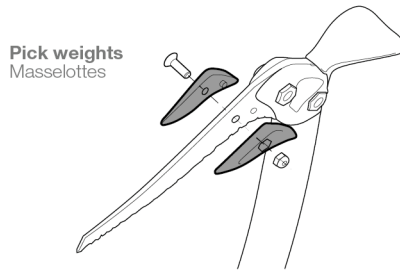

SUM'TEC

CE 0082 UIAA

(EN) Ice axe for technical mountaineering
(FR) Piolet alpinisme technique

470 g

55 cm

Accessories

- Adze / Hammer**
Panne / Marteau U19 PAN U19 MAR
- Lightweight hammer**
Mini marteau U19 MLT
- DRY pick**
Lame DRY U19 DRY
- PUR'ICE pick**
Lame PUR'ICE U19A PUR
- 2 pick weights + 1 bolt**
2 masselottes + 1 vis U21600

Head fitting

Montage de la tête

TRIGREST

Preparation
Préparation

Pick weights

Masselottes

Adjustment

Ajustement