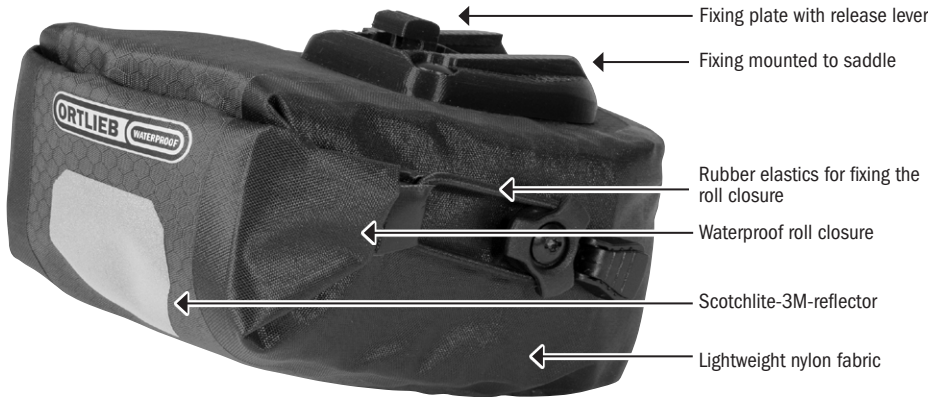

PRODUCT INFO

MICRO TWO

Ultra lightweight saddle bag with roll closure

Please find information on IP symbols on our info sheet or at www.ortlieb.com/ip-symbols

height cm/in.	width cm/in.	depth cm/in.	vol. L/cu.in	weight g/oz.
7/2.8	12/4.7	12/4.7	0.5/31	120/4.2
9/3.5	12/4.7	14/5.5	0.8/49	140/4.9

SPECIFICATIONS:

- + Ultra lightweight Saddle-Bag for race bike and mountain bike
- + Ideal for spare tube and tools
- + Roll closure with elastics easy and safe to close
- + PU-coated nylon fabric
- + Reflector
- + Including mounting set for saddle
- + No protruding plastic components on inside
- + Simple mounting to seat braces
- + Single-handed removal of Micro Two

Contents: Bag comes with mounting set

Optional accessories: Mounting Set for Micro (art. code E97)

Note: In order to meet standard IP64 (6=dustproof, 4=protected against splash water coming from all directions) the roll closure must be rolled at least 3-4 times.