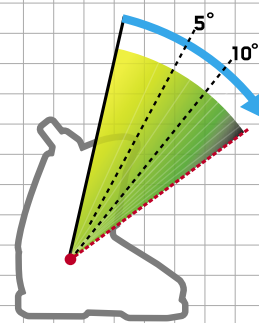

DPC MEASURES A BOOT'S:

FLEX

WHAT IS IT?

It is the amount of force required to flex the boot forward.

WHY WE MEASURE IT?

It determines the speed at which energy is transferred from the skier to the ski. The stiffer the boot the more precise the power delivery.

MEASURED IN:

Traditional flex.

PROGRESSION

WHAT IS IT?

Progression is the degree to which the stiffness increases through the range of the flex pattern.

WHY WE MEASURE IT?

Progression is specifically related to the type of skiing you will be doing whether it is skiing groomers, hitting the park or ripping GS turns on hard packed corduroy.

MEASURED IN:

Scale of zero to three.

REBOUND

WHAT IS IT?

Rebound is the speed at which the boot returns from a flexed position to its original unflexed position.

WHY WE MEASURE IT?

Rebound is important because it determines the speed at which the skier will be ready to transition from one turn to the next.