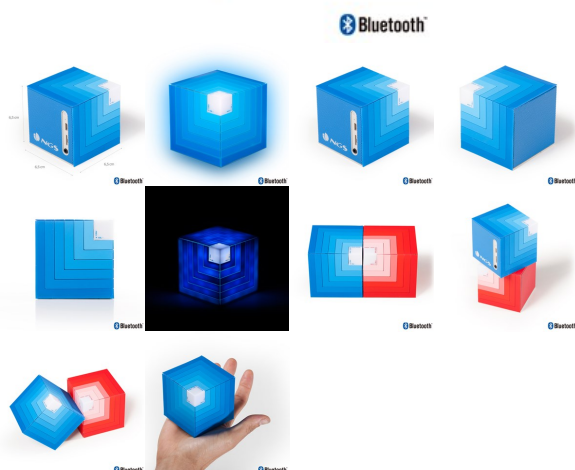

NGS BLUETOOTH SPEAKER ROLLER CUBE BLUE

5W BLUETOOTH SPEAKER MICRO SD LINE IN-LED LIGHTS-HANDS FREE

NGS Roller Cube is a mini portable wireless and rechargeable Bluetooth speaker in the form of a tiny cube that will impress you with multiple functions and sound quality: Bluetooth, micro SD card input, 3.5mm jack auxiliary input, LED lights,...

NGS Roller Cube outstands for its great power and sound quality (**5W**), as well as its set of more than **100 LED lights** with **4 different switching modes**.

Original design and **rubber coating** finished with a touch of color, available in red and blue.

Bluetooth Speaker: Connect your phone or computer via Bluetooth and play your music with the best sound quality.

External speaker: Connect NGS Roller Cube to an external audio source with the 3.5mm jack cable included and power the sound of your favourite music.

Bluetooth Handsfree: Thanks to the built-in microphone you can use NGS Roller Cube as handsfree and talk comfortably with your phone or Smartphone.

The speaker performance is really easy to use, it has two doubled buttons: **ON/OFF** (to turn the device on or off) **LIGHT** (to choose the lights switching mode) and the **volume control** (lower y higher), **PLAY/PAUSE** (to play or pause a song) and **NEXT / PREV** (to skip or go to the previous song).