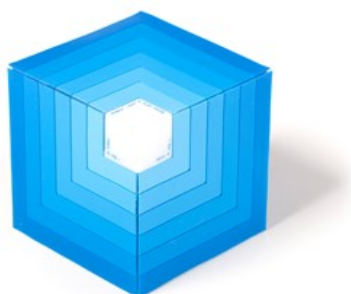

NGS BLUETOOTH SPEAKER ROLLER CUBE BLUE

5W BLUETOOTH SPEAKER MICRO SD LINE IN-LED LIGHTS-HANDS FREE

NGS Roller Cube is a mini portable wireless and rechargeable Bluetooth speaker in the form of a tiny cube that will impress you with multiple functions and sound quality: Bluetooth, micro SD card input, 3.5mm jack auxiliary input, LED lights,...

NGS Roller Cube outstands for its great power and sound quality (**5W**), as well as its set of more than **100 LED lights** with **4 different switching modes**.

Original design and **rubber coating** finished with a touch of color, available in red and blue.