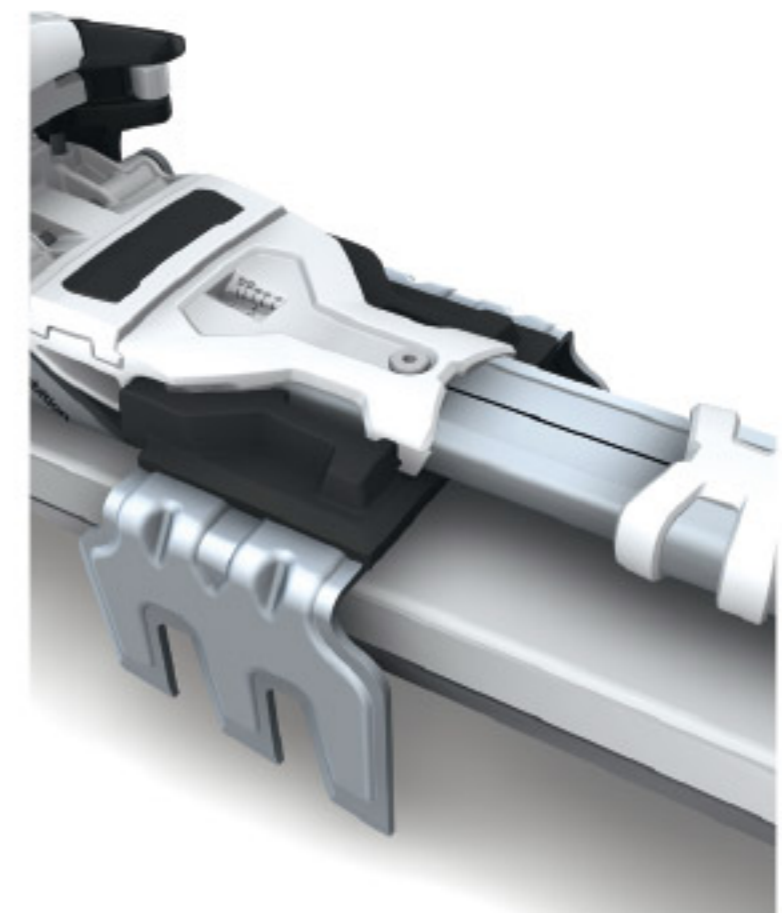

In combination with two rollers this binding provides superior safety features with the rapid and exact boot re-centering that skiers expect from TYROLIA.

As a result of its harmonious design, the TYROLIA AAmbition has a wider contact area which improves stability and provides a secure foundation for every skiing situation.

Furthermore, its pivot is efficiently positioned right below the ski boot tip to ensure perfect force transmission and a tilt up to 90 degrees.

EASY ADJUSTABLE TELESCOPIC TUBE

Additionally the AAmbition features a unique light-weight telescopic tube which offers an easy adjustment opportunity to different boot sole lengths. Thus, with only one binding model it is possible to cover the entire range of different sole lengths - from 260mm up to 350mm.

Furthermore, with the setting of the telescopic tube and through the compact mounting, perfect binding positioning on your skis is improved and mid-point deviation is avoided.

TYROLIA FREEFLEX

The TYROLIA approved Freeflex System, which interacts with the AT Toe, the telescopic tube and the AT Heel, offers natural dynamics, excellent downhill performance and therefore a supreme ski touring experience.

◀ 90mm ▶

BRAKES & INDIVIDUALITY

Considering the different ski widths, the TYROLIA AAAmbition comes without brakes. This gives you the opportunity to either choose the perfect fitting brake out of four different widths (85 mm/95 mm/105 mm/125 mm) or simply to ride and hike without brakes using appropriate powder straps – TYROLIA AAA-Series Powder Strap (1 pair): A. No.: 162981 Additionally available: TYROLIA AAA-Series Powdercord – A.No.: 163025