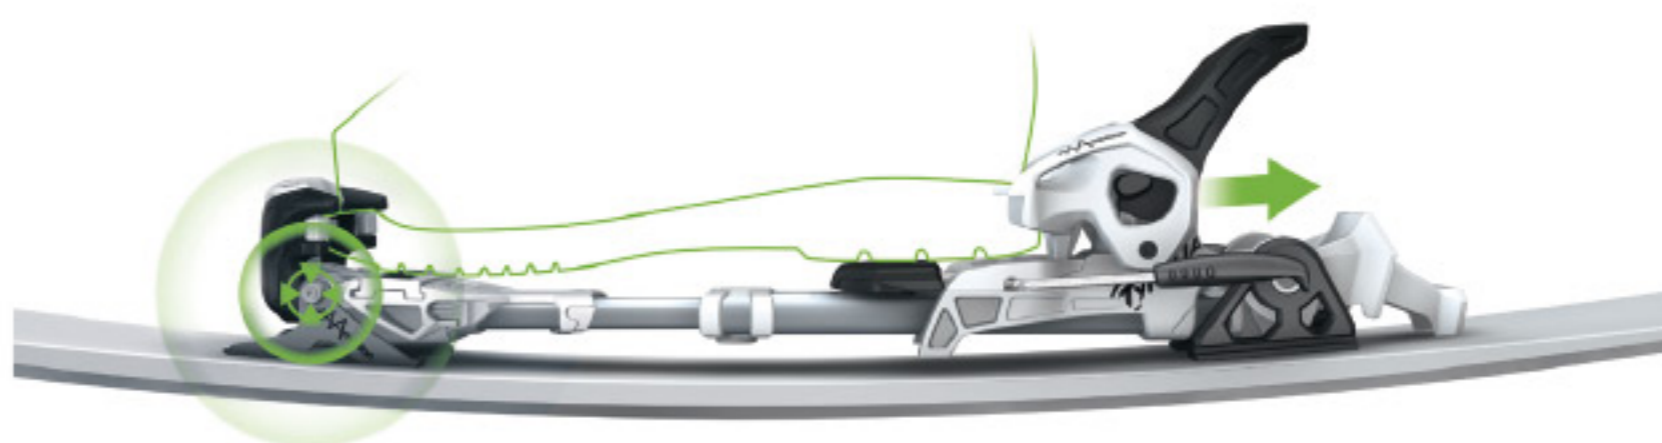

In combination with two rollers this binding provides superior safety features with the rapid and exact boot re-centering that skiers expect from TYROLIA.

As a result of its harmonious design, the TYROLIA AAmbition has a wider contact area which improves stability and provides a secure foundation for every skiing situation.

Furthermore, its pivot is efficiently positioned right below the ski boot tip to ensure perfect force transmission and a tilt up to 90 degrees.

EASY ADJUSTABLE TELESCOPIC TUBE

Additionally the AAmbition features a unique light-weight telescopic tube which offers an easy adjustment opportunity to different boot sole lengths. Thus, with only one binding model it is possible to cover the entire range of different sole lengths - from 260mm up to 350mm.

Furthermore, with the setting of the telescopic tube and through the compact mounting, perfect binding positioning on your skis is improved and mid-point deviation is avoided.

TYROLIA FREEFLEX

The TYROLIA approved Freeflex System, which interacts with the AT Toe, the telescopic tube and the AT Heel, offers natural dynamics, excellent downhill performance and therefore a supreme ski touring experience.

ALPINE TOURING HEEL AND CLIMBING AID

The state-of-the-art designed climbing aid is positioned as close as possible to the Alpine Touring (AT) Heel. This provides better walking balance and effortless climbing in all situations. The low stand height of 38 mm improves stability and offers a confident stance. With four different climbing aid positions (climbing in a 0°, 5°, 10° or 15° position) it is possible to adapt on different terrains without stepping out of the binding. It does not matter if it is a walk through flat terrain or a steep slope up to the summit. Simply use the ski pole in order to change the climbing aid position and also to lock for the downhill ride.