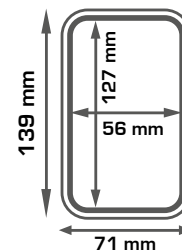

GIVI

EXPLORE. ENJOY.

S956B

Universal Smartphone holder. Compatible with scooter, bike and bicycle.

The S956B has the capacity to accommodate a number of different devices (*):

Apple: iPhone (8, 7, 6s, 6),

Samsung: Galaxy (A3 2016, 2017; A5, no versione 2016; On5, Core Prime), Z2, Z4;