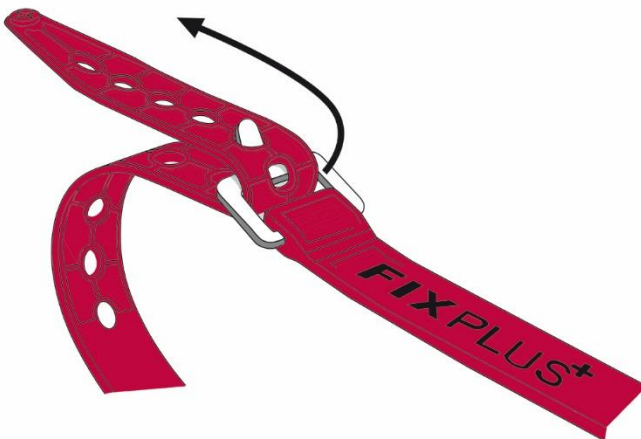

We know what we are doing.