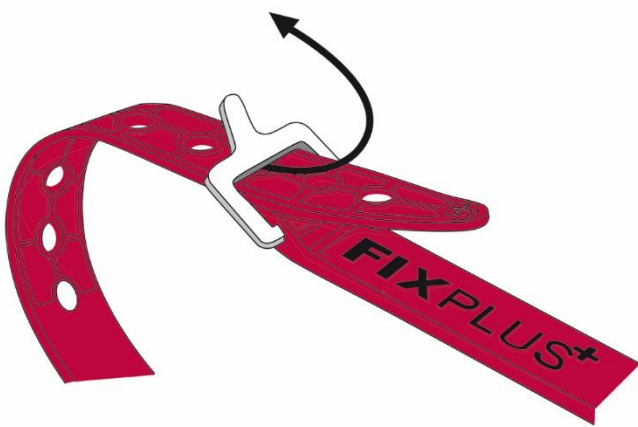

Tie-down. Organize. Bundle.

FIXPLUS⁺

The smart strap

Made from

- + Highly cross-linked special plastic
- + Aircraft aluminum closure

Re-usable

Flexible

Permanently elastic