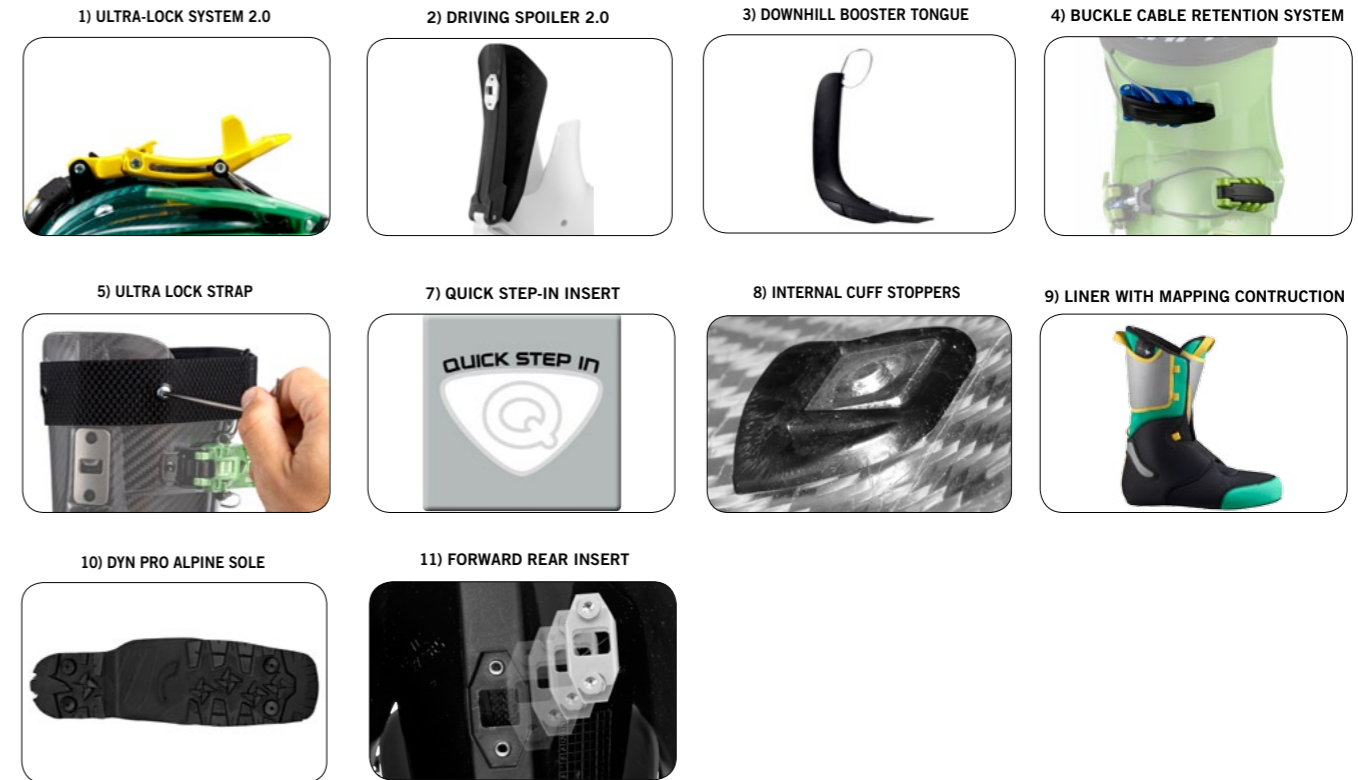

THE MYTH IS RENEWED

Even greater progressive response and cradling comfort, in order to guarantee you total control during the most extreme descents and to enable you to approach them in comfort. Vulcan is the brainchild of a collaboration with uncompromising athletes of the caliber of Eric Hjørleifson, who demand total control and precision when skiing, as well as a light weight and walking comfort, in order to reach the summit as quickly as possible and conserve their energy for the most extreme descents. We have further enhanced the cradled support of the fit to deliver precision and comfort at the same time, thanks to the new and ultra-lightweight Custom Plus liner, which utilizes a body-mapping construction technique. For an even more effective closure we have introduced the new Ultra Lock Strap which, when combined with the Downhill Booster Tongue, makes the Vulcan a real Free Touring machine.