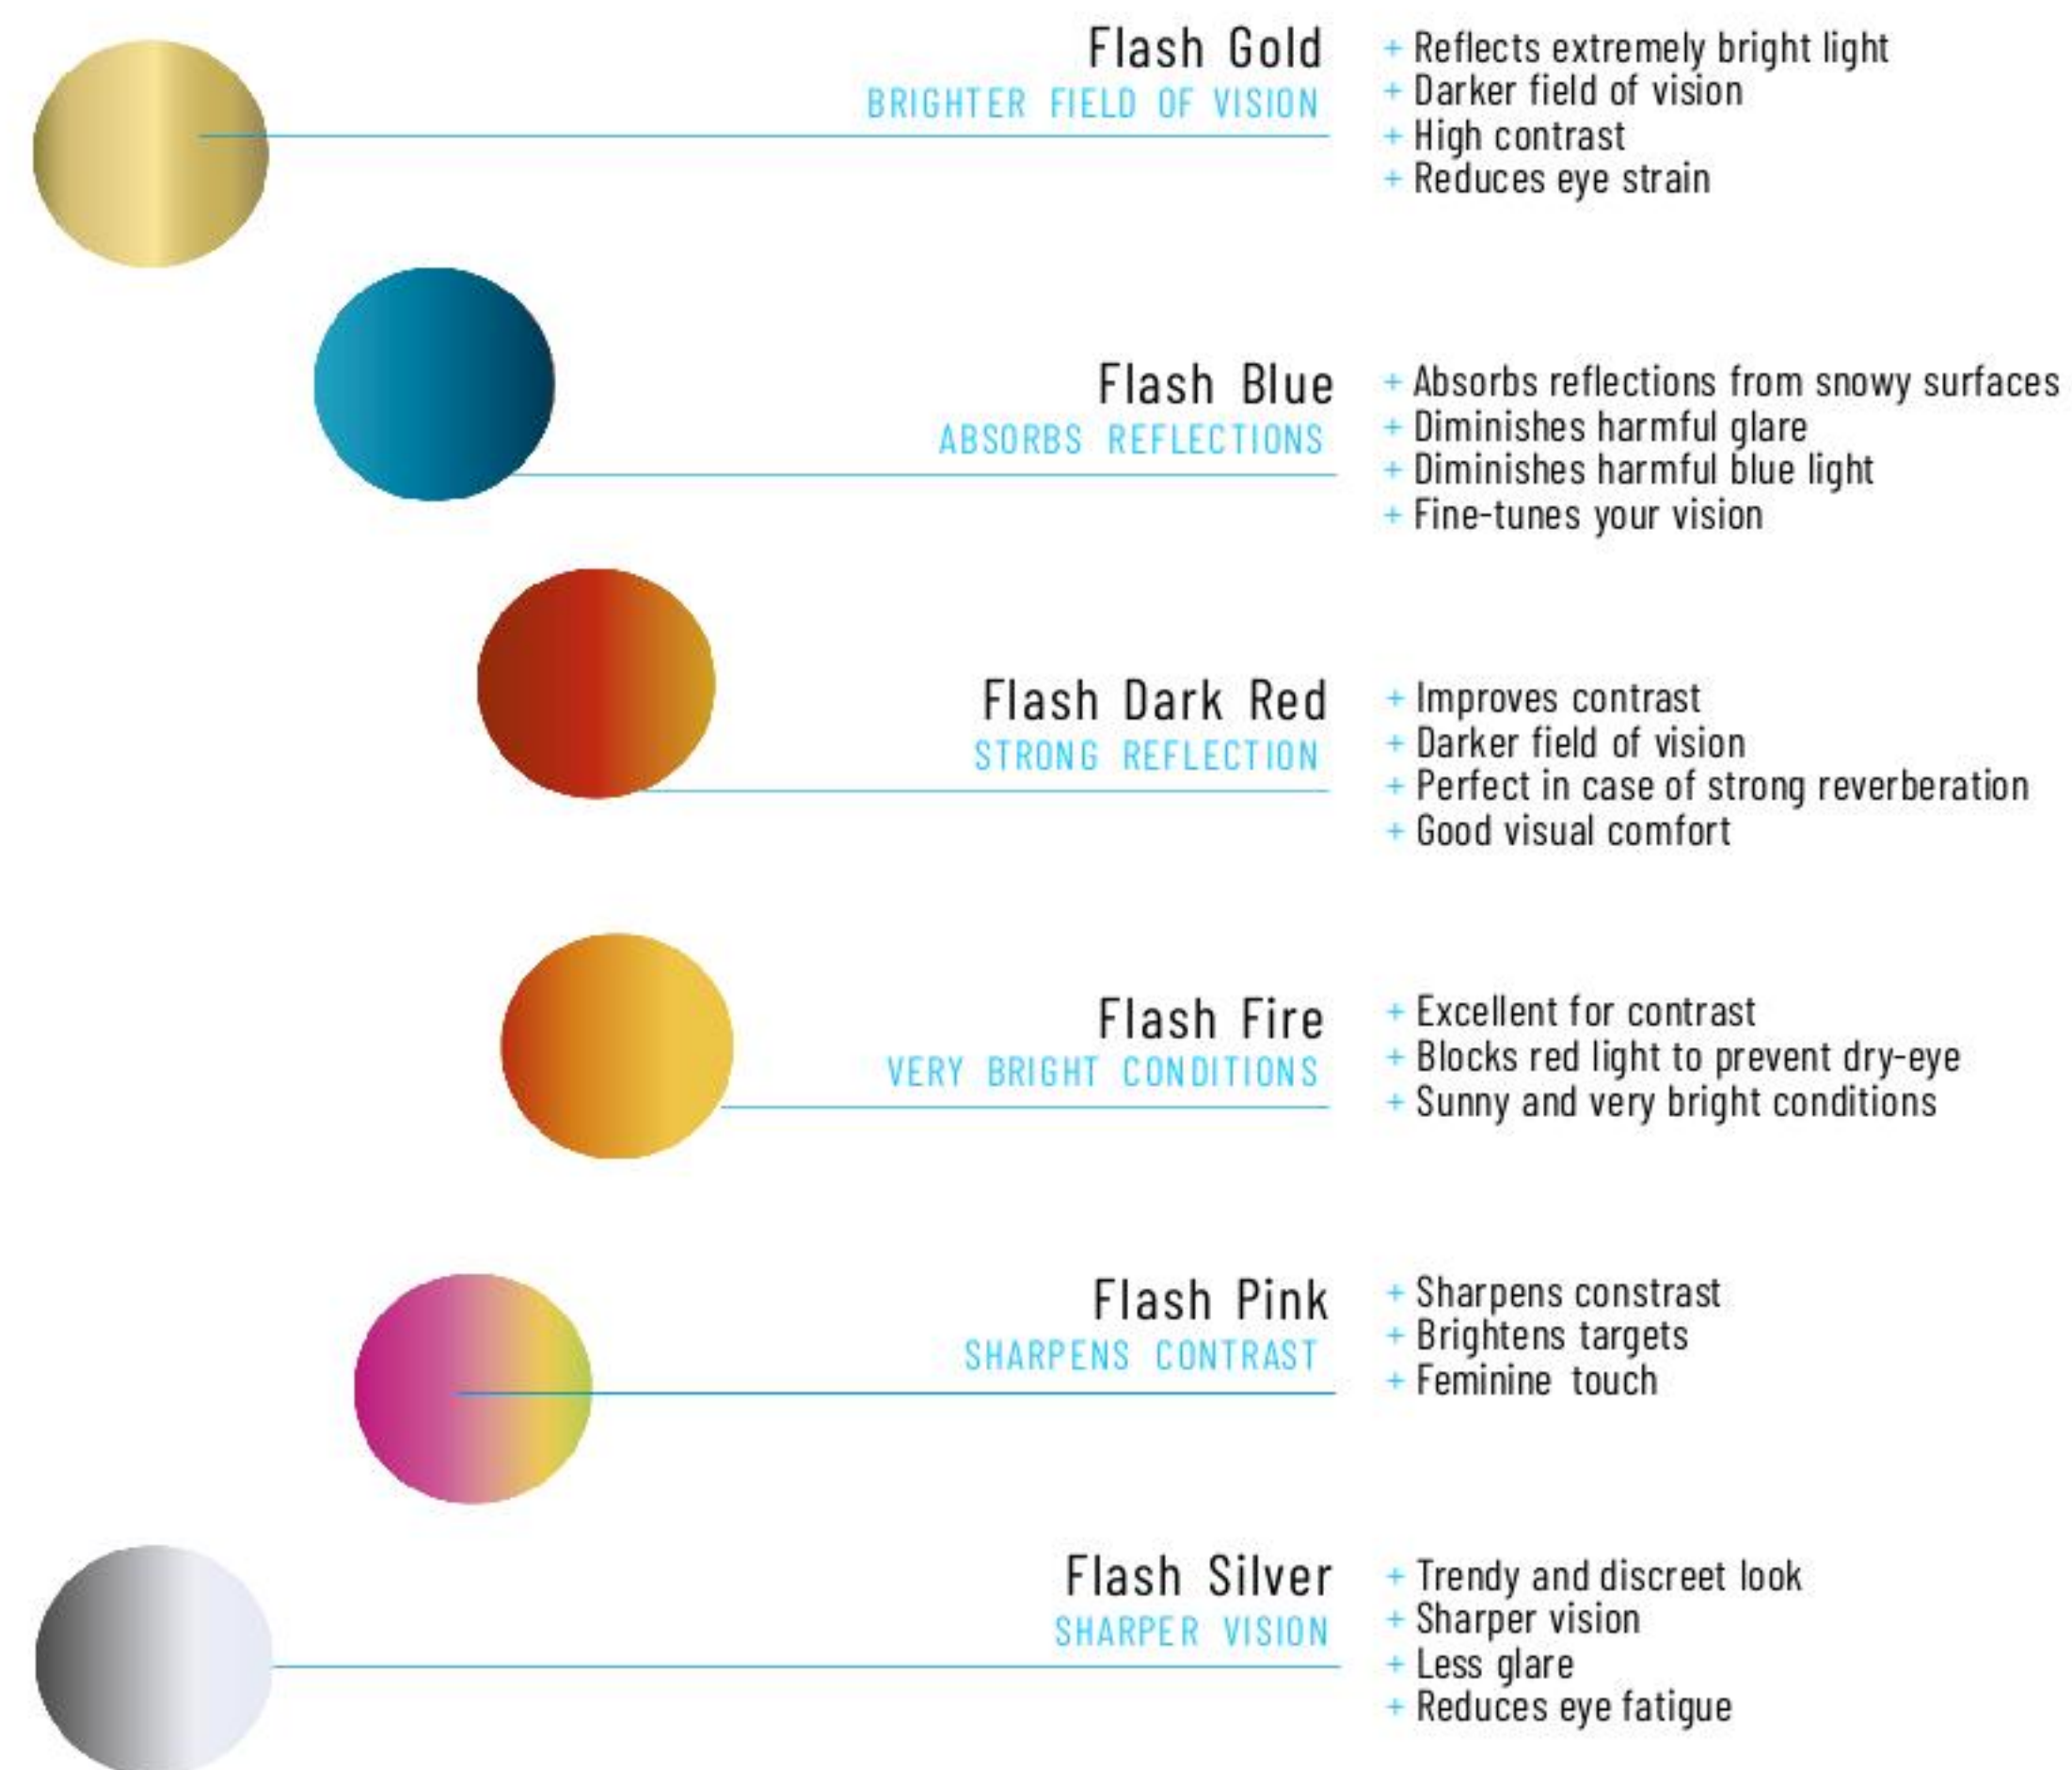

MIRROR COATING PERFORMANCE