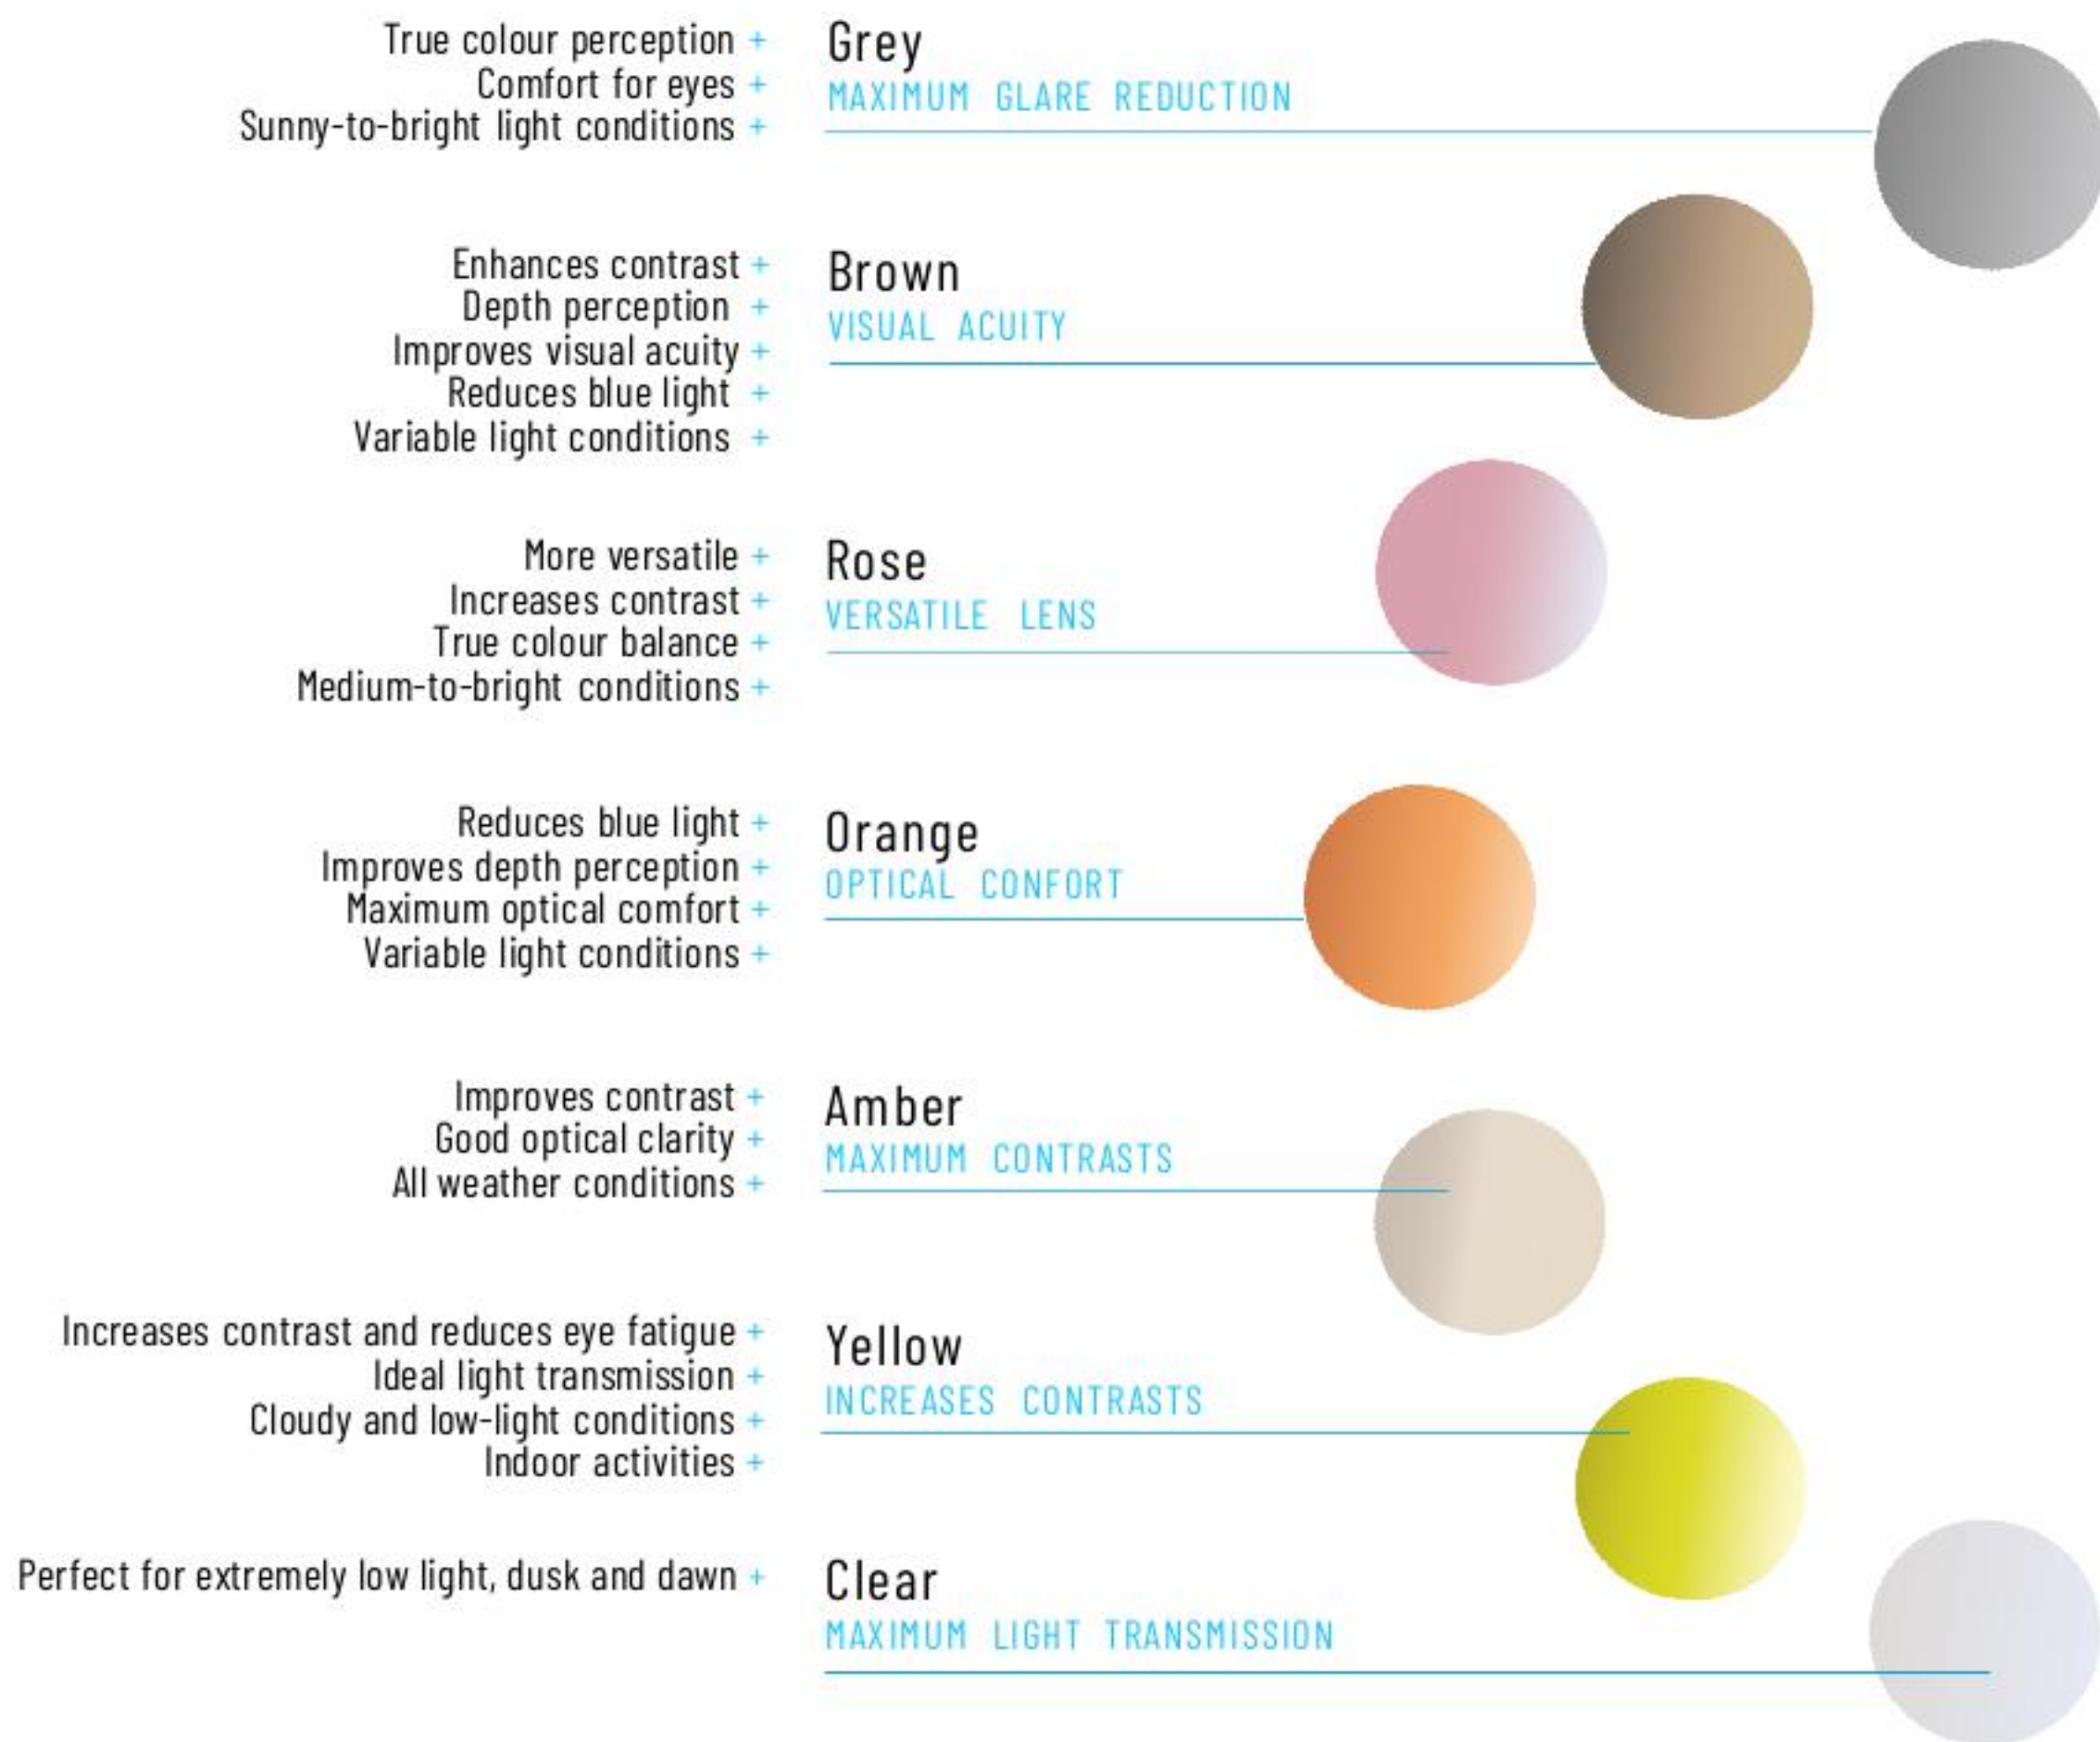

OTG

MODELS	SIZE	LENS CATEGORY	LENS CONSTRUCTION			LENS TECHNOLOGY		FRAME TECHNOLOGY		
			CURVE	VENTILATED LENS	WIDE FIELD OF VIEW	AVAILABLE IN PHOTOCROMIC	MAGNETIC LENS	ARTICULATED OUTRIGGERS	OVER THE GLASSES	SILICONE STRAP
EXO OTG	L	CAT.1 / CAT.3	SPHERICAL		•		•		•	•
RIDGE OTG	L	CAT.2 / CAT.3 / CAT.1-3	CYLINDRICAL	•		•			•	
FALCON OTG <small>NEW</small>	M	CAT.2 / CAT.3 / CAT.1-3	CYLINDRICAL	•		•		•	•	
CHEEKY OTG	S	CAT.2 / CAT.3	CYLINDRICAL	•					•	

LENS

TECHNOLOGY

CÉBÉ SKYLAB

PC **VARIO PERFO**
Amber Flash Red CAT.1-3

NXT® (+)

POLYCARBONATE (+)

LENS TECHNOLOGY

LENS BASE TINTS PERFORMANCE

MIRROR COATING PERFORMANCE

PHOTOCHROMIC LENS

SAME LENS

Different light conditions call for different lens tints. Photochromic lenses function by darkening or lightening depending on the ultraviolet rays coming from the sun and so adapt automatically to light conditions.

[LEARN MORE](#)

IN FREERIDE, WE REGULARLY MOVE FROM A LARGE EXPANSE OF SUNNY POWDER SNOW TO A SHADED NORTH-FACING CORRIDOR. THE PHOTOCROMIC TECHNOLOGY ALLOWS ME TO KEEP OPTIMAL VISION WHATEVER THE CHOSEN PLAYING FIELD AND THE BRIGHTNESS. I APPRECIATE IT THE MOST WHEN I'M IN A COMPETITION, I DON'T NEED TO WONDER WHAT LENS CATEGORY I SHOULD USE, I CAN CONCENTRATE 100% ON MY PERFORMANCE! WHEN I DROP DOWN A MOUNTAIN FACE WHERE PRECISION IS THE KEY WORD AND WHERE THE SLIGHTEST MISTAKE CAN BE COSTLY, I KNOW I CAN TRUST MY EQUIPMENT AND MY VISION!