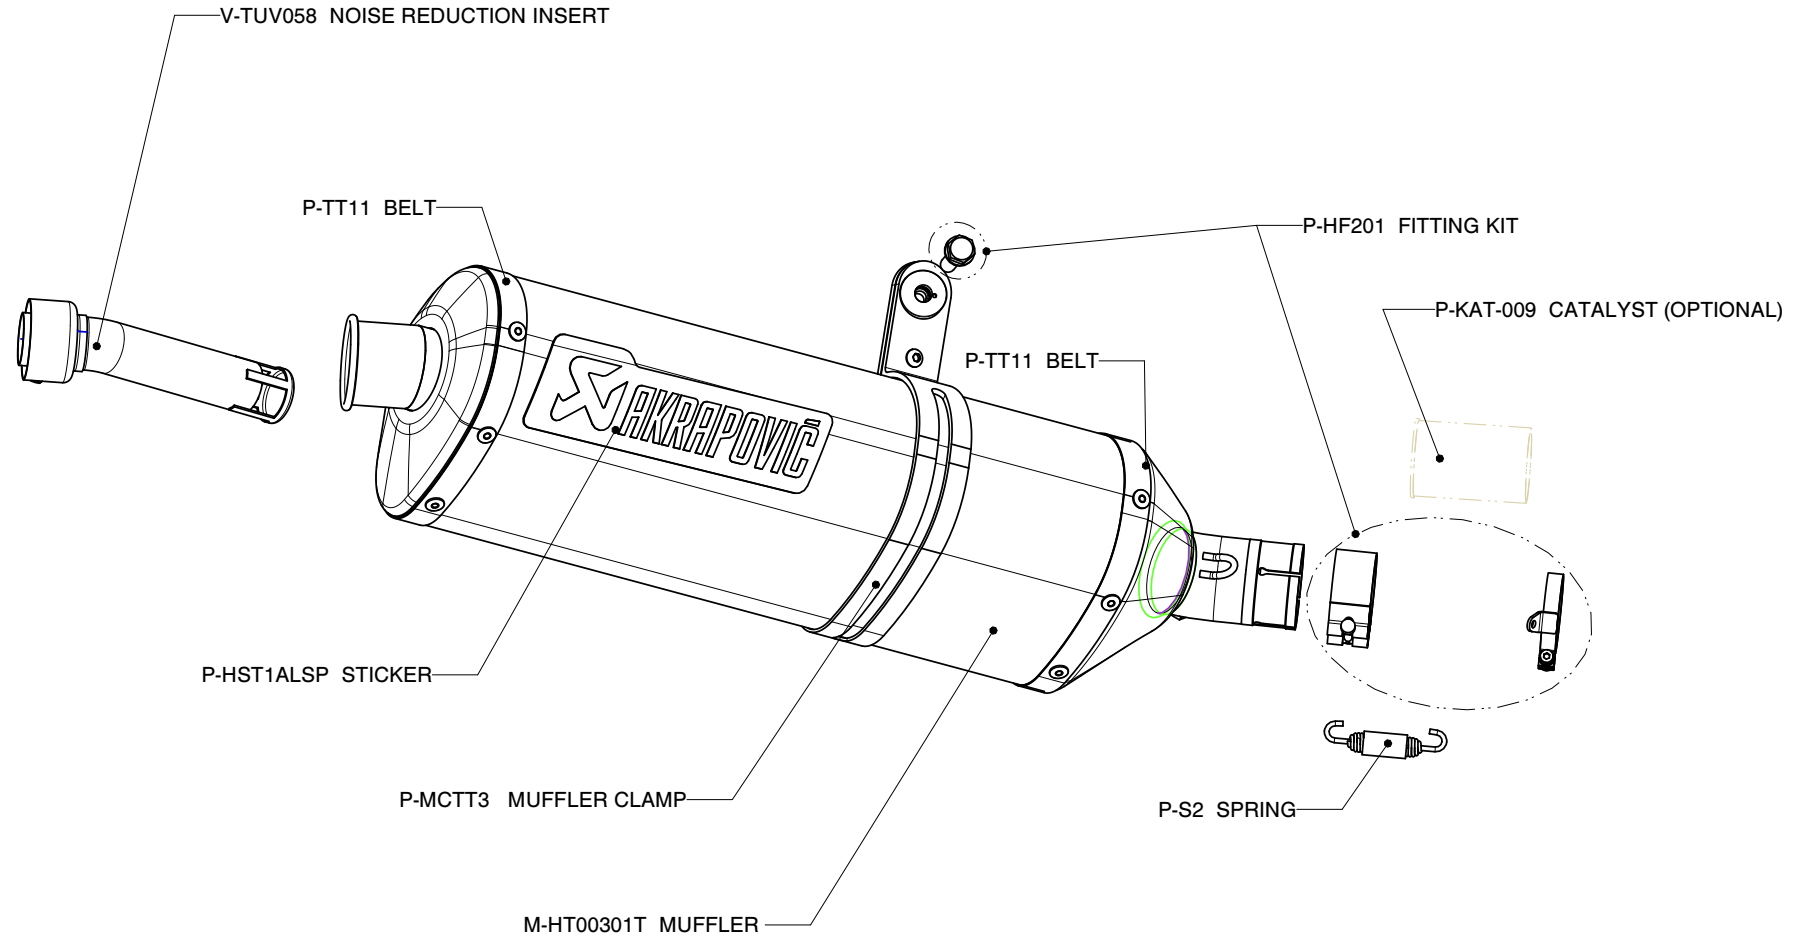

KAWASAKI ER-6N; SLIP-ON exhaust system / Street legal
KAWASAKI ER-6F; SLIP-ON exhaust system / Street legal
Product code: SS-K6SO4-HTT

MUFFLER REPAIR KITS

REPACK	P-RPCK28
SLEEVE	P-RKS121TT40