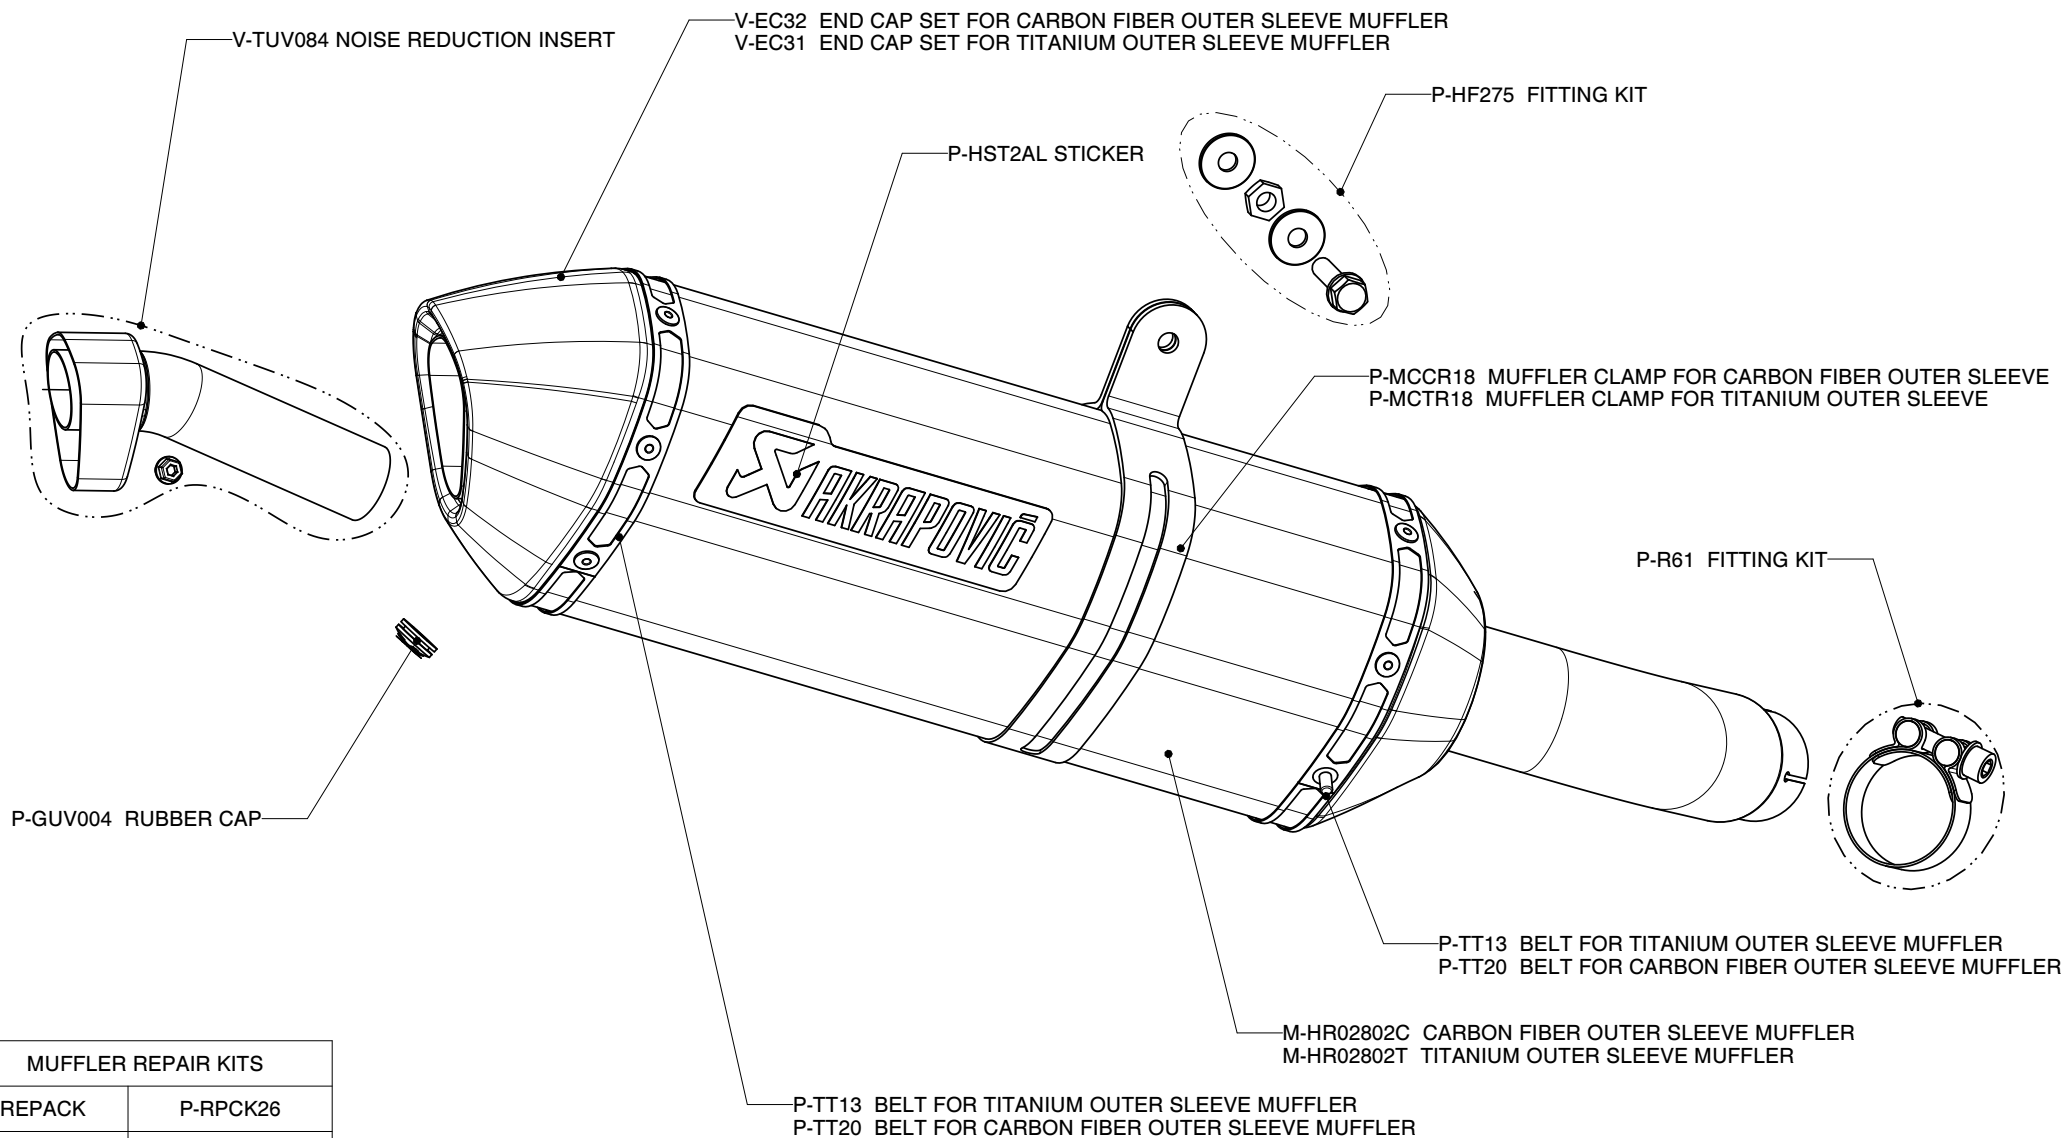

**SUZUKI GSR 750, /Partial exhaust system / Slip-ON line / EC Type approval**

**Product code: S-S7SO1-HRT**

**S-S7SO1-HRC**

MUFFLER REPAIR KITS	
REPACK	P-RPCK26
Ti SLEEVE	P-RKS125RT35
Ca SLEEVE	P-RKS124RC35