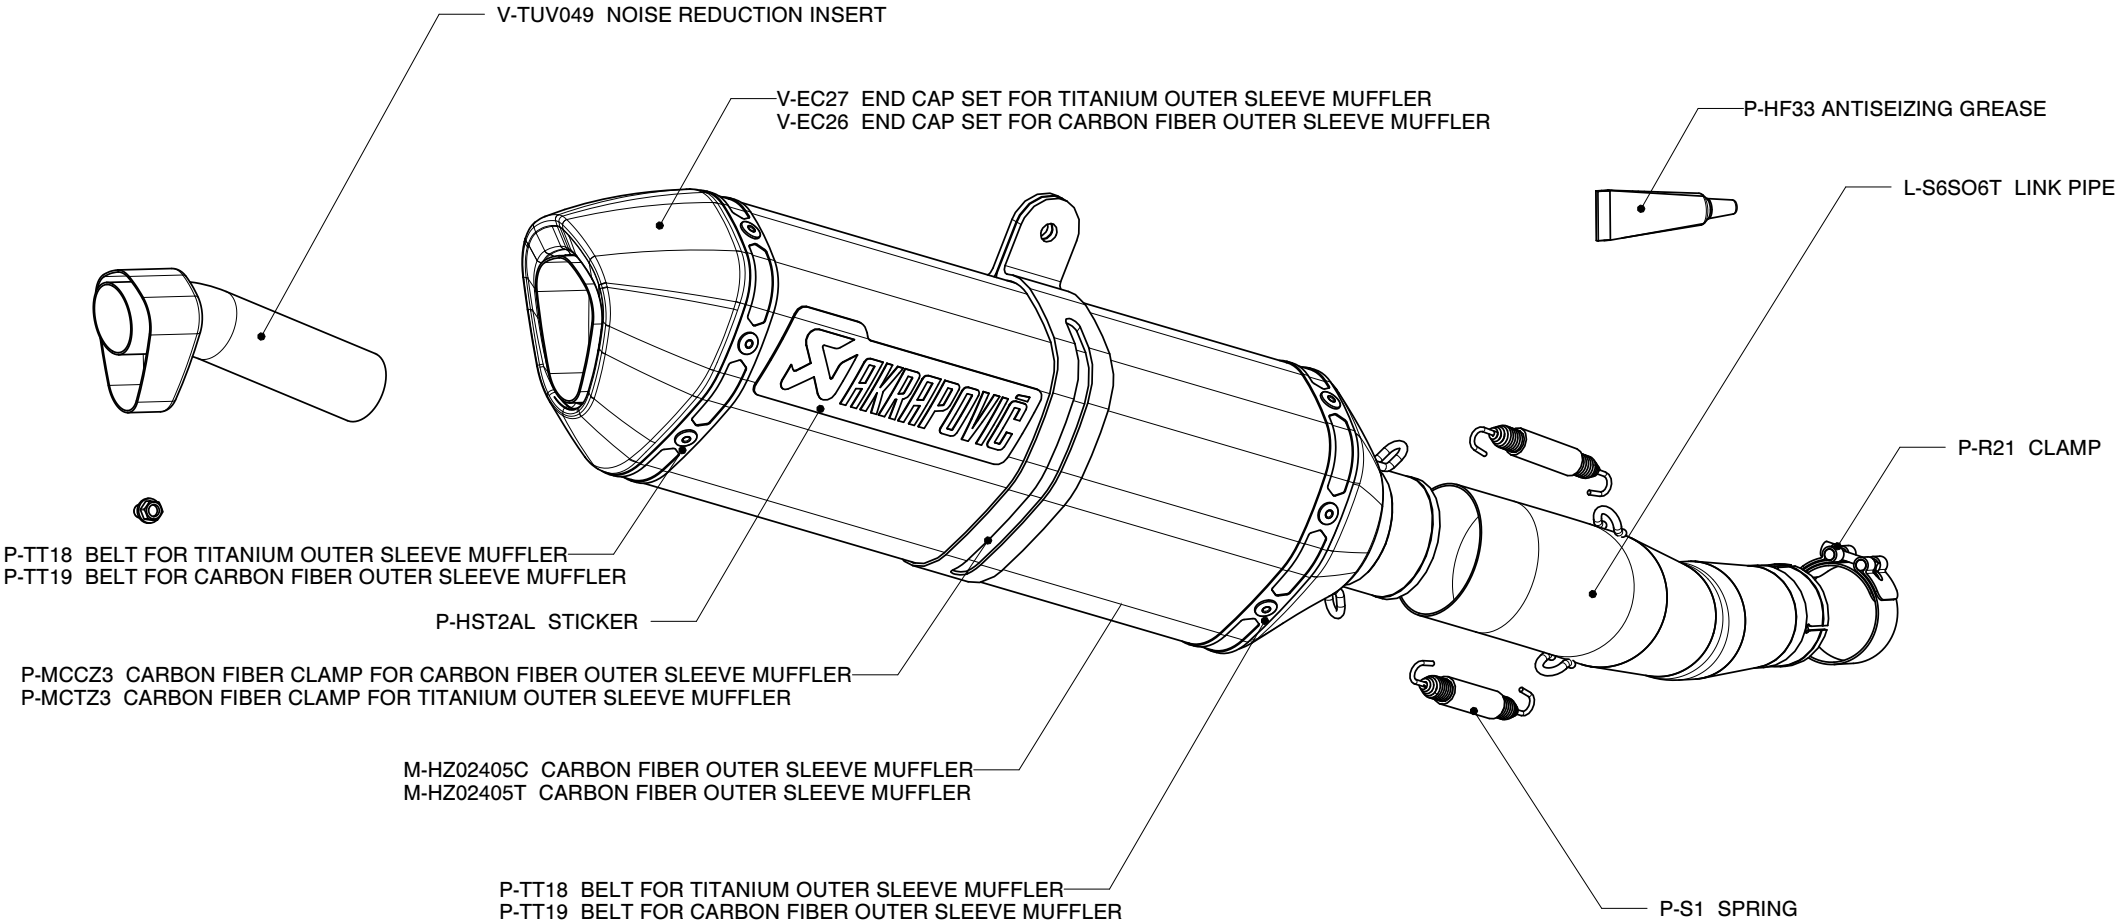

Suzuki GSX-R600, SLIP-ON exhaust system / Street legal
Suzuki GSX-R750, SLIP-ON exhaust system / Street legal
Product code: S-S6SO6-HZC
S-S6SO6-HZT

MUFFLER REPAIR KITS	
REPACK	P-RPCK26
SLEEVE	P-RKS89ZT35 - TITANIUM
	P-RKS88ZC35 - CARBON