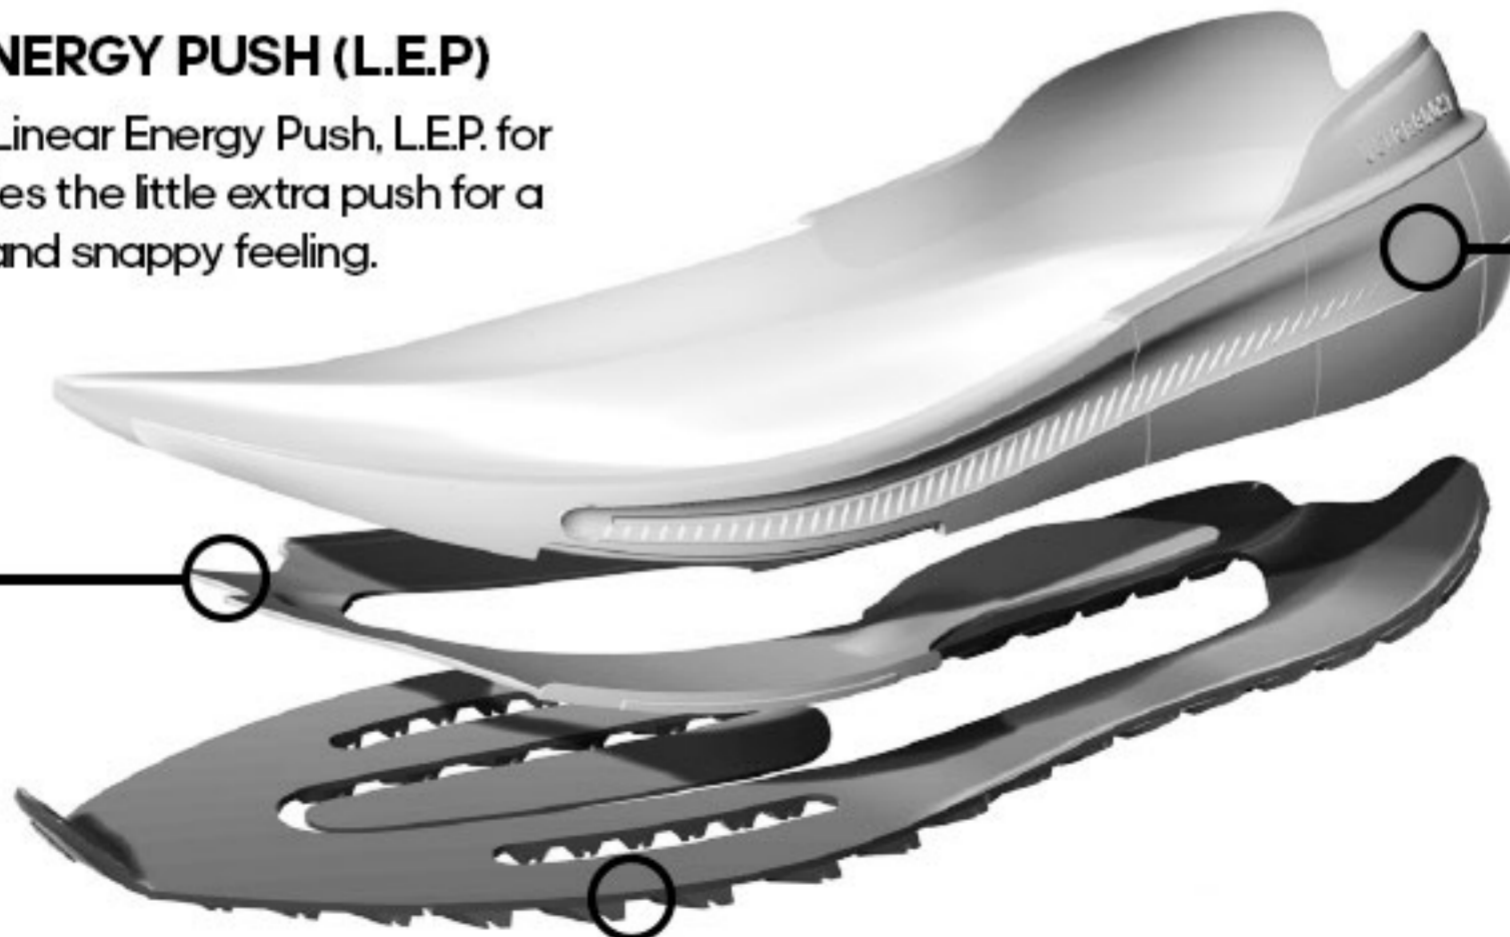

ULTRABOOST LIGHT

Light boost is our main innovation update. For the design direction we focus on how this new technology can resonate with the properties of bubbles, bloated objects and boat-shaped geometries.

FIT - UPPER

Primeknit+forge 2.0: Forged ribs lock in the longitude and flex in the width to allow the foot expand while running

LIGHT BOOST

adidas' lightest boost with even more energy return making the Ultraboost Light more than 10% lighter.

LINEAR ENERGY PUSH (L.E.P)

The adidas Linear Energy Push, L.E.P. for short, provides the little extra push for a responsive and snappy feeling.

CONTINENTAL WINTERGRIP OUTSOLE

Continental WinterGrip outsole for superior traction in slushy and wet conditions.