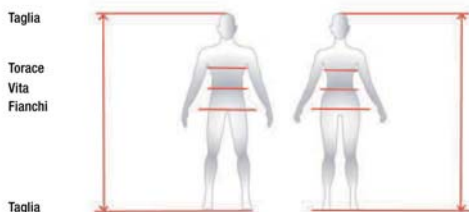

## TABELLA MISURE

ABITI UOMINI							
INT	XS/TP	S/P	M/M	L/G	XL/TG	XXL	3XL
D/UK/USA	XXS	XS	S	M	L	XL	XXL
GIAPPONE	S	M	L	O	XO	XXO	3XO
TORACE	83-87	88-92	93-97	98-102	103-108	109-114	115-120
VITA	71-75	76-80	81-84	85-90	91-96	97-103	103-108
FIANCHI	85-89	90-94	95-98	99-104	105-110	111-117	117-122

Misure in cm

ABITI DONNA							
INT	XS/TP	S/P	M/M	L/G	XL/TG	XXL	
D/UK/USA	XXS	XS	S	M	L	XL	
GIAPPONE	S	M	L	O	XO	XXO	
TORACE	79-82	83-87	88-93	94-99	100-104	106-110	
VITA	61-64	65-69	70-75	76-81	82-86	88-92	
FIANCHI	89-92	93-97	98-103	104-109	110-114	116-120	

ERGO FIT 3D					
INT	S	M	L	XL	XXL
EUR	38-39 1/3	40-41 1/3	42-43 1/3	44-45 1/3	46-47 1/3
UK	5-6	6.5-7.5	8-9	9.5-10.5	11-12
US MEN'S	5.5-6.5	7-8	8.5-9.5	10-11	11.5-12.5
US WOMEN'S	6.5-7.5	8-9	9.5-10.5	11-12	12.5-13.5
GIAPPONE	24-25	25.5-26	26.5-27.5	28-28.5	29-30