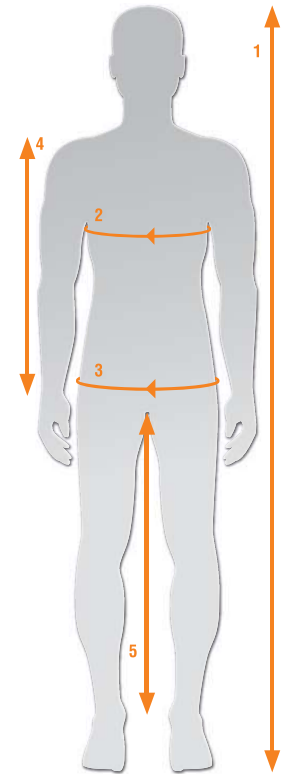

LADY								
GERMANY	34	36	38	40	42	44	46	-
GERMANY	36	38	40	42	44	46	48	-
GERMANY	40	42	44	46	48	50	52	-
BODY SIZE	164 – 174cm							
CHEST WIDTH	78-81cm	82-85cm	86-89cm	90-93cm	97-97cm	98-102cm	103-107cm	-
HIP WIDTH	87-91cm	92-95cm	96-99cm	100-103cm	104-107cm	108-111cm	112-115cm	-
ARM LENGTH	65,5cm	66,0cm	66,5cm	67,0cm	67,5cm	68,0cm	68,5cm	-
INSIDE LEG	77,0cm	78,0cm	78,5cm	79,5cm	80,0cm	81,0cm	82,0cm	-
B-SIZE -5cm	17	18	19	20	21	22	23	-
L-SIZE +5cm	68	72	76	80	84	88	92	-
BRACES	Body size: S 116 – 152cm | M 164 – 176cm | L 178 – 195cm							
BELT	UNISEX: 123cm							

JUNIOR					
GERMANY	128	140	152	164	176
AGE	8-9	10-11	12-13	14-15	16
BODY SIZE	123-134cm	135-146cm	147-158cm	159-170cm	171-182cm
CHEST WIDTH	66cm	62cm	78cm	84cm	92cm
HIP WIDTH	69cm	75cm	83cm	91cm	97cm
ARM LENGTH	49,5cm	54,0cm	59,0cm	64,0cm	69,0cm
INSIDE LEG	56,0cm	63,0cm	69,0cm	75,0cm	81,0cm
BRACES	Body size: S 116 – 152cm | M 164 – 176cm				

1. BODY SIZE
2. CHEST WIDTH
3. HIP WIDTH
4. ARM LENGTH
5. INSIDE LEG LENGTH