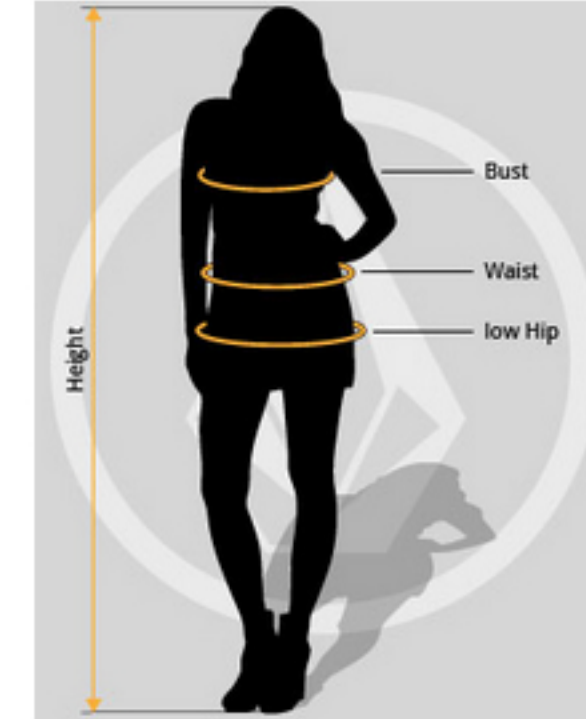

MEN

CLOTHING

TOPS	XS	S	M	L	XL	-
BOTTOMS	26-27	28-31	32-33	34	36	38
HEIGHT (INCH)	66 - 67	68 - 70	70 - 72	72 - 74	73 - 75	73 - 75
NECKLINE (INCH)	14	14 - 15	15 - 16	16 - 17	17 - 18	18 - 19
CHEST (INCH)	32 - 34	34 - 36	37 - 40	42 - 44	44 - 46	46 - 48
WAIST (INCH)	26 - 27	28 - 31	32 - 33	34 - 35	36 - 37	38 - 40
HIP (INCH)	33 - 35	35 - 37.5	37.5 - 39	40 - 41	42 - 43	44 - 45

FOOTWEAR

VOLCOM	6	6,5	7	7,5	8	8,5	9	9,5	10	10,5	11	11,5	12	13
UK	5	5,5	6	6,5	7	7,5	8	8,5	9	9,5	10	10,5	11	12
EU	38	38,5	39	40	40,5	41	42	42,5	43	44	44,5	45	46	47

WOMEN

CLOTHING

ALPHA	-	XS	S	M	L			
TROUSERS	-	1	3	5	7	9	11	
JEANS	24	25	26	27	28	29	30	32
HEIGHT (INCH)	58 - 61	61 - 64	64 - 67	64 - 67	67 - 69			
BUST (INCH)	29	31	32	32.5	34	35	36	37.5
WAIST (INCH)	21.5	23	24.5	25.5	26.5	27.5	28.5	30
LOW HIP (INCH)	31.5	33	34	35.5	36.5	37.5	38.5	40

BOYS (AGE 8-14)

CLOTHING (8-14 YEARS)

ALPHA	S	M	L	XL
TOPS	8 YEARS	10 YEARS	12 YEARS	14 YEARS
BOTTOMS	22	24	26	28
CHEST (INCH)	25-28	28-30	31-33	34-36
WAIST (INCH)	23-24	25-26	27-28	29-30
HIP (INCH)	26-28	29-31	32-34	35-37
HEIGHT (INCH)	48-52	51-58	59-64	65-68

VOLCOM	1	2	3	4	5
UK	-	1	2	3	4
EU	32	33.5	35	36	37.5
INCH	7.5	8	8.3	8.6	9