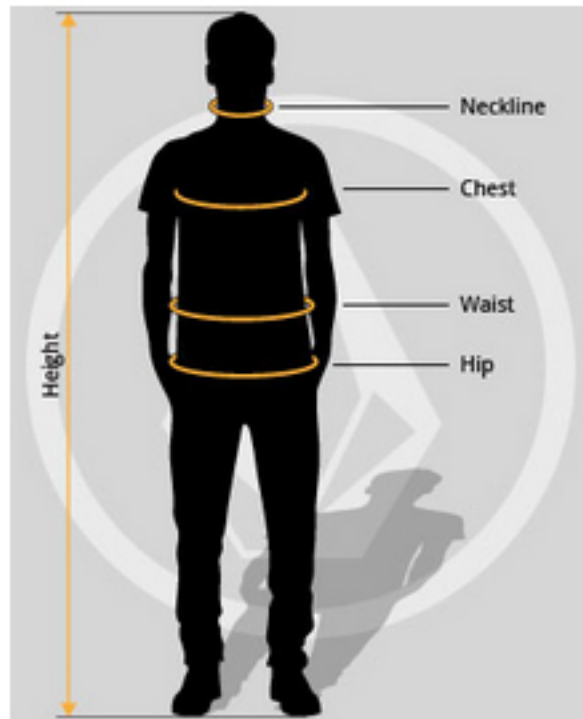

MEN

CLOTHING

TOPS	XS	S	M	L	XL	-
BOTTOMS	26-27	28-31	32-33	34	36	38
HEIGHT (INCH)	66 - 67	68 - 70	70 - 72	72 - 74	73 - 75	73 - 75
NECKLINE (INCH)	14	14 - 15	15 - 16	16 - 17	17 - 18	18 - 19
CHEST (INCH)	32 - 34	34 - 36	37 - 40	42 - 44	44 - 46	46 - 48
WAIST (INCH)	26 - 27	28 - 31	32 - 33	34 - 35	36 - 37	38 - 40
HIP (INCH)	33 - 35	35 - 37.5	37.5 - 39	40 - 41	42 - 43	44 - 45

FOOTWEAR

VOLCOM	6	6,5	7	7,5	8	8,5	9	9,5	10	10,5	11	11,5	12	13
UK	5	5,5	6	6,5	7	7,5	8	8,5	9	9,5	10	10,5	11	12
EU	38	38,5	39	40	40,5	41	42	42,5	43	44	44,5	45	46	47

WOMEN

CLOTHING

ALPHA	-	XS	S	M	L			
TROUSERS	-	1	3	5	7	9	11	
JEANS	24	25	26	27	28	29	30	32
HEIGHT (INCH)	58 - 61	61 - 64	64 - 67	64 - 67	67 - 69			
BUST (INCH)	29	31	32	32.5	34	35	36	37.5
WAIST (INCH)	21.5	23	24.5	25.5	26.5	27.5	28.5	30
LOW HIP (INCH)	31.5	33	34	35.5	36.5	37.5	38.5	40

BOYS (AGE 2-6)

CLOTHING (2-6 YEARS)

ALPHA	2T	S	L
TOPS	2 YEARS	4 YEARS	6 YEARS
BOTTOMS	2T	4	6
CHEST (INCH)	20	22	24
WAIST (INCH)	20	21	22
HIP (INCH)	21	23	25
HEIGHT (INCH)	34 - 35.5	39 - 40.5	44.5 - 46

SANDALS

VOLCOM	1	2	3	4	5
UK	-	1	2	3	4
EU	32	33.5	35	36	37.5
INCH	7.5	8	8.3	8.6	9