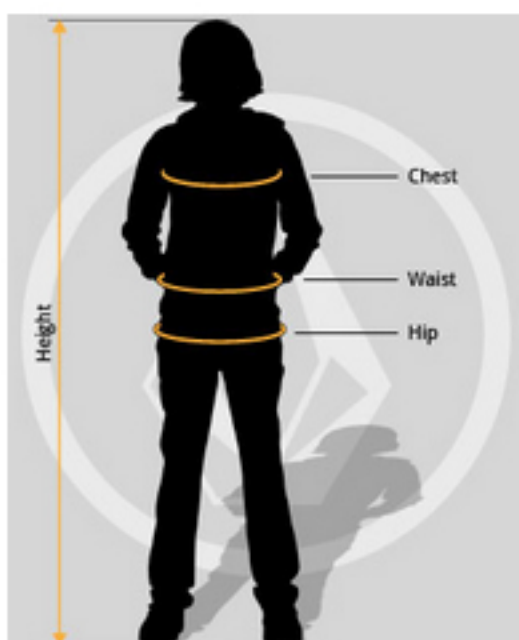

FOOTWEAR

VOLCOM	6	6,5	7	7,5	8	8,5	9	9,5	10	10,5	11	11,5	12	13
UK	5	5,5	6	6,5	7	7,5	8	8,5	9	9,5	10	10,5	11	12
EU	38	38,5	39	40	40,5	41	42	42,5	43	44	44,5	45	46	47

WOMEN

CLOTHING

ALPHA	-	XS	S	M	L			
TROUSERS	-	1	3	5	7	9	11	
JEANS	24	25	26	27	28	29	30	32
HEIGHT (INCH)	58 - 61	61 - 64	64 - 67	64 - 67	67 - 69			
BUST (INCH)	29	31	32	32.5	34	35	36	37.5
WAIST (INCH)	21.5	23	24.5	25.5	26.5	27.5	28.5	30
LOW HIP (INCH)	31.5	33	34	35.5	36.5	37.5	38.5	40

FOOTWEAR

VOLCOM	5	5.5	6	6.5	7	7.5	8	8.5	9	9.5	10
UK	2.5	3	3.5	4	4.5	5	5.5	6	6.5	7	7.5
EU	35	35.5	36	37	37.5	38	38.5	39	40	40.5	41

SANDALS

VOLCOM	5	6	7	8	9	10
UK	2.5	3.5	4.5	5.5	6.5	7.5
EU	35	37	38	39	40	41

BOYS (AGE 8-14)

CLOTHING (8-14 YEARS)

ALPHA	S	M	L	XL
TOPS	8 YEARS	10 YEARS	12 YEARS	14 YEARS
BOTTOMS	22	24	26	28
CHEST (INCH)	25-28	28-30	31-33	34-36
WAIST (INCH)	23-24	25-26	27-28	29-30
HIP (INCH)	26-28	29-31	32-34	35-37
HEIGHT (INCH)	48-52	51-58	59-64	65-68