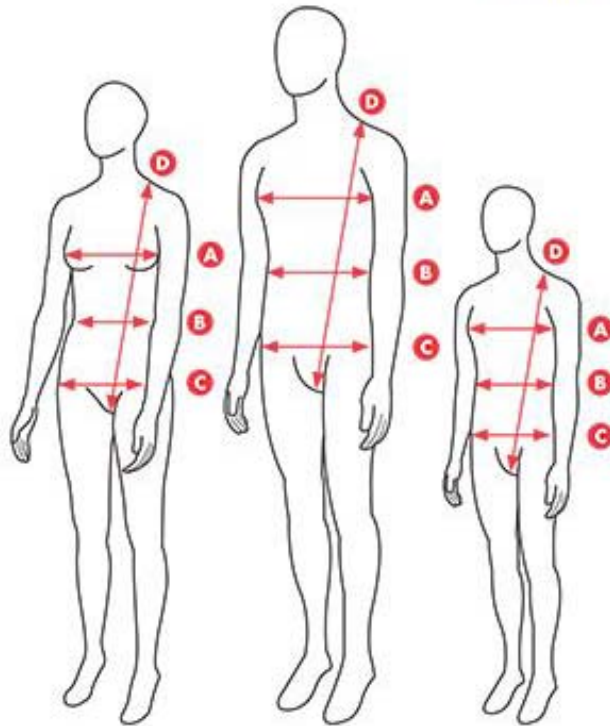

## Male Sizes

### HOW TO MEASURE:

- A CHEST:** Measure around the fullest part of your bust.
- B WAIST:** Measure around the narrowest part of your waist.
- C HIPS:** Measure around the widest part of your hips.
- D TORSO:** Measure diagonally from your shoulders, between your legs and up your back to return to the starting point.

**\*NOTE:** For all measurements, make a full loop around with the tape. For chest, waist, and hips, keep the tape parallel to the floor.

SIZE	WAIST	HIP
22	26 - 27.5	32 - 33
24	28 - 29.5	33.5 - 34.5
26	30 - 31.5	35 - 36.5
28	32 - 34	37 - 38.5
30	34.5 - 36	39 - 40.5
32	36.5 - 38.5	41 - 43
34	39 - 41	43.5 - 45.5
36	41.5 - 44	46 - 48
38	44.5 - 47	48 - 50
40	47.5 - 50	50 - 52

### HOW TO MEASURE:

**A CHEST:** Measure around the fullest part of your bust.

**B WAIST:** Measure around the narrowest part of your waist.

**C HIPS:** Measure around the widest part of your hips.

**D TORSO:** Measure diagonally from your shoulders, between your legs and up your back to return to the starting point.