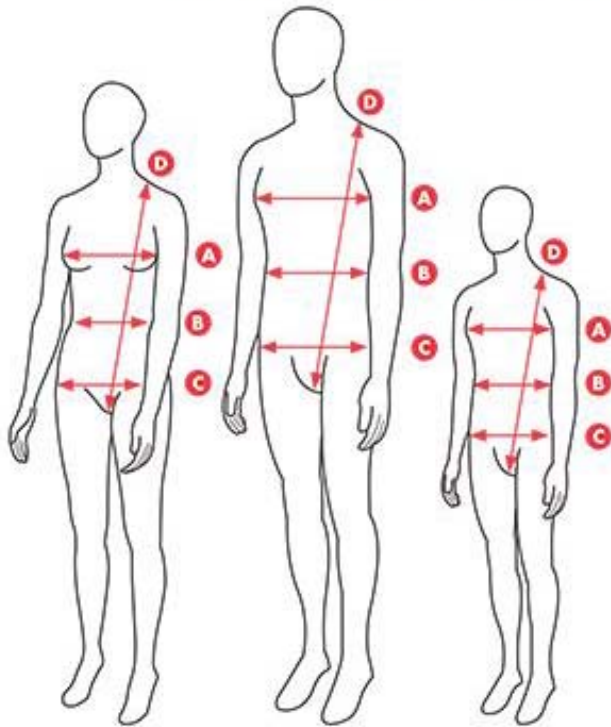

## Male Sizes

### HOW TO MEASURE:

- A CHEST:** Measure around the fullest part of your bust.
- B WAIST:** Measure around the narrowest part of your waist.
- C HIPS:** Measure around the widest part of your hips.
- D TORSO:** Measure diagonally from your shoulders, between your legs and up your back to return to the starting point.

**\*NOTE:** For all measurements, make a full loop around with the tape. For chest, waist, and hips, keep the tape parallel to the floor.

SIZE	WAIST	HIP
22	26 - 27.5	32 - 33
24	28 - 29.5	33.5 - 34.5
26	30 - 31.5	35 - 36.5
28	32 - 34	37 - 38.5
30	34.5 - 36	39 - 40.5
32	36.5 - 38.5	41 - 43
34	39 - 41	43.5 - 45.5
36	41.5 - 44	46 - 48
38	44.5 - 47	48 - 50
40	47.5 - 50	50 - 52

### HOW TO MEASURE:

**A CHEST:** Measure around the fullest part of your bust.

**B WAIST:** Measure around the narrowest part of your waist.

**C HIPS:** Measure around the widest part of your hips.

**D TORSO:** Measure diagonally from your shoulders, between your legs and up your back to return to the starting point.