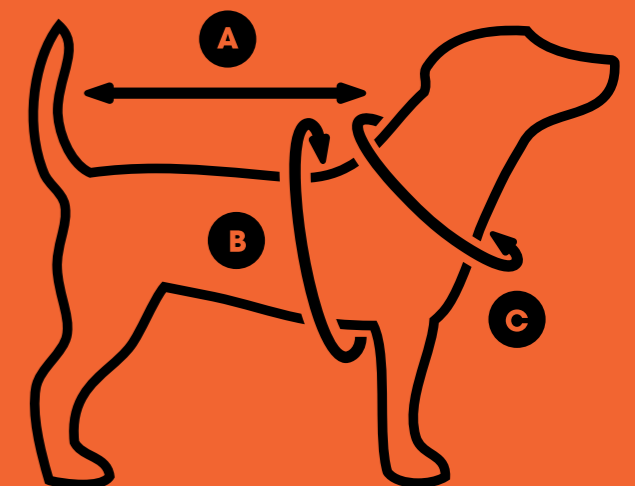

jackets

sizing guide

	XXS	XS	S	M	L	XL
A BACK LENGTH	up to 30cm up to 11.8"	up to 35cm up to 13.8"	up to 40cm up to 15.7"	up to 45cm up to 17.7"	up to 55cm up to 21.6"	up to 65cm up to 25.6"
B TORSO WIDTH	up to 45cm up to 17.7"	up to 60cm up to 23.6"	up to 70cm up to 27.5"	up to 75cm up to 29.5"	up to 90cm up to 35.4"	up to 105cm up to 41.3"
C NECK	up to 30cm up to 11.8"	up to 35cm up to 13.8"	up to 40cm up to 15.7"	up to 40cm up to 15.7"	up to 50cm up to 19.7"	up to 60cm up to 23.6"

harness

sizing guide

	XXS-XS	S-M	L-XL
B TORSO WIDTH	up to 60cm up to 23.6"	up to 80cm up to 31.5"	up to 110cm up to 43.3"
C NECK	up to 40cm up to 15.7"	up to 50cm up to 19.7"	up to 65cm up to 25.6"

INDICATIVE GUIDE ONLY:
Please measure your dog for correct sizing