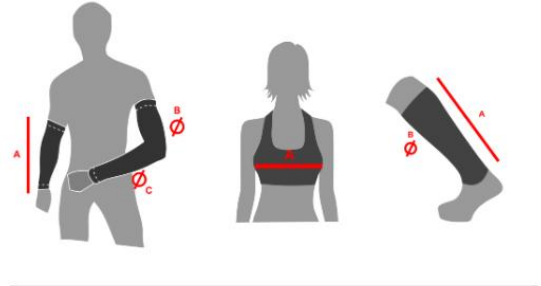

# SIZE GUIDE

MAN / WOMAN / JUNIOR

CAMISETAS HOMBRE			CAMISETAS MUJER			MALLAS UNISEX			
		EU			EU			XS	
CHEST / PECHO B	83/90cm	S	38	CHEST / PECHO B	79/84cm	XS	34-36	74/80cm	XS
	90/103cm	M	42-44		84/88cm	S	36-38	80/86cm	S
	103/113cm	L	46-48		88/92cm	M	40-42	86/92cm	M
	113/123cm	XL	50-52		93/100cm	L	44-46	92/98cm	L
	123/128cm	XXL	54	100-104cm	XL	48-50	98/104cm	XL	
							104/110cm	XXL	

# SIZE GUIDE

ACCESSORIES / SPORTSBRA

		MANGUITO UNISEX		PERNERA COMPRESIVA UNISEX					
		S-M	L-XL	S-M	L-XL				
A	LENGHT	35/43cm	45/53cm	A	LENGHT	29/36cm	36/43cm		
	B	DIAMETER	21/27cm		28/43cm	B	DIAMETER	30/38cm	36/44cm
	C	DIAMETER	19/24cm		25/32cm				