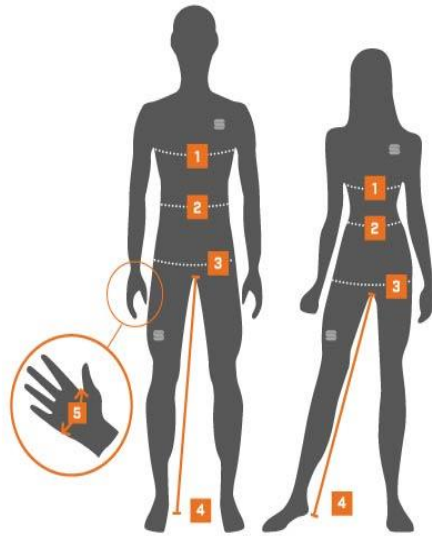

## SIZE CHARTS (CM)

MEN	XS	S	M	L	XL	XXL	XXXL
1 Chest	88 cm	92 cm	96 cm	100 cm	105 cm	110 cm	115 cm
2 Waist	76 cm	80 cm	84 cm	88 cm	93 cm	98 cm	103 cm
3 Hips	90 cm	94 cm	98 cm	102 cm	107 cm	112 cm	117 cm
4 Inside Leg	80 cm	81 cm	82 cm	83 cm	84,5 cm	86 cm	87,5 cm

WOMEN	XS	S	M	L	XL	XXL
1 Chest	79 cm	84 cm	89 cm	94 cm	99 cm	104 cm
2 Waist	63 cm	68 cm	73 cm	78 cm	83 cm	88 cm
3 Hips	87 cm	92 cm	97 cm	102 cm	107 cm	112 cm
4 Inside Leg	75 cm	76 cm	77 cm	78 cm	79 cm	80 cm

GLOVES (UNISEX)	XS	S	M	L	XL	XXL
5 Circumference	<17cm	17-20cm	20-23cm	23-25cm	25-27cm	>27cm

KIDS	6Y	8Y	10Y	12Y	14Y
Height	116 cm	128 cm	140 cm	152 cm	164 cm

KIDS GLOVES	XS	S	M	L	XL	XXL
5 Circumference	14 cm	15 cm	16 cm	17 cm	18 cm	> 18 cm