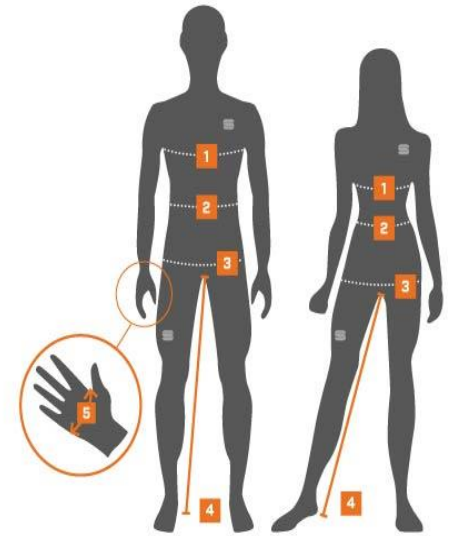

SOCKS MEN (RACE WINTER)	SM	LXL	XXL	3XL
US Shoe Size	4-5.5	6-7.5	8.5-10	11-12.5

SOCKS MEN + NEOPRENE BOOTIES	S	ML	XL
US Shoe Size	4.5-6	7-9.5	10-11.5

SOCKS WOMEN	S/M	L/XL
US Shoe Size	4-7	7.5-9.5

BOOTIES - WS, ROUBAIX, FIANDRE, POLAR, SILICON	S	M	L	XL	XXL
Unisex	S	M	L	XL	XXL
US Shoe Size	7	8	9	10	11

BOOTIES - LYCRA	S	M	L	XL	XXL
Unisex	S	M	L	XL	XXL
US Shoe Size	7	8	9	10	11