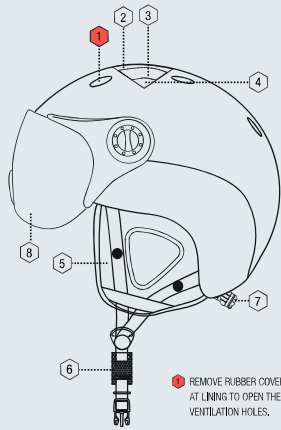

Titan Visor

SIHE-139

Specifications

Light Weight In-Mold Helmet

1. VENTILATED SHELL
2. LIGHTWEIGHT IN-MOLD TECHNOLOGY
3. IMPACT ABSORBENT LINER
4. COMFORT PADDING
5. REMOVEABLE EARPADS
6. QUICK RELEASE SYSTEM
7. SIZE ADAPTING SYSTEM
8. VISOR

Size Range

SIZE	S	M	L	XL
SIZE IN CM:	52-54	55-58	59-62	63-64
SIZE IN INCHES:	20.5-21.3	21.7-22.8	23.2-24.4	24.8-25.2