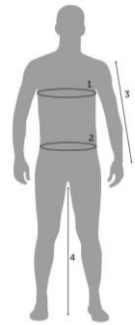

SHIRTS

SEELAND SIZE	S	M	L	XL	XXL	4XL	5XL
SCANDINAVIA	39/40	41/42	43/44	45/46	47/48	49/50	
CANADA/US/UK	15 ½"	16"	16½"	17"	18"	18½"	

WOMENS CLOTHING

JACKETS AND TROUSERS

SEELAND SIZE	XS	S	M	L	XL	XXL
SCANDINAVIA/GERMANY	34	36	38	40	42	44
SPAIN/FRANCE	36	38	40	42	44	46
UK	6	8	10	12	14	16
CANADA/US	2	4	6	8	10	12

SHIRTS

SEELAND SIZE	XS	S	M	L	XL	XXL
SCANDINAVIA	34	35/36	37	38/39	40	41/42
CANADA/US/UK	13 ½"	14"	14 ½"	15"	15 ½"	16"

GLOVES

		S	M	L	XL	XXL
5	AROUND PALM	CM	20	22	24	26
		INCH	8"	8,5"	9,5"	10,5"

FIND YOUR SEELAND SIZE

Measure directly on body. Leg is measured from crotch to floor.

MENS BODY MEASUREMENTS

REGULAR SIZE			XS	S		M	L	XL		XXL	3XL	4XL	5XL		
			44	46	48	50	52	54	56	58	60	62	64	66	68
1	CHEST	CM	90	94	98	102	106	110	114	118	122	126	130	134	138
		INCH	35"	37"	39"	40"	42"	43"	45"	46"	48"	50"	51"	53"	54"
2	WAIST	CM	78	82	86	90	94	98	104	110	116	122	128	134	140
		INCH	31"	32"	34"	35"	37"	39"	41"	43"	46"	48"	50"	53"	55"
3	ARM	CM	61	62	63	64	65	66	67	68	69	70	71	72	73
		INCH	24"	24"	25"	25"	26"	26"	26"	27"	27"	28"	28"	28"	29"
4	LEG	CM	84	84	84	84	84	84	84	84	84	84	84	84	84
		INCH	33"	33"	33"	33"	33"	33"	33"	33"	33"	33"	33"	33"	33"

LONG LEGS

					150	152	154	156	158						
2	WAIST	CM			90	94	98	104	110						
		INCH			35"	37"	39"	41"	43"						
4	LEG	CM			86	87	88	89	90						
		INCH			34"	34"	35"	35"	35"						

SHORT LEGS, LARGE WAIST