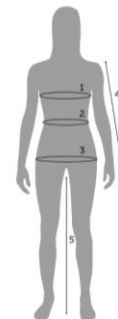

Measure directly on body. Leg is measured from crotch to floor.

MENS BODY MEASUREMENTS

REGULAR SIZE			XS	S		M	L	XL		XXL	3XL	4XL	5XL		
			44	46	48	50	52	54	56	58	60	62	64	66	68
1	CHEST	CM	90	94	98	102	106	110	114	118	122	126	130	134	138
		INCH	35"	37"	39"	40"	42"	43"	45"	46"	48"	50"	51"	53"	54"
2	WAIST	CM	78	82	86	90	94	98	104	110	116	122	128	134	140
		INCH	31"	32"	34"	35"	37"	39"	41"	43"	46"	48"	50"	53"	55"
3	ARM	CM	61	62	63	64	65	66	67	68	69	70	71	72	73
		INCH	24"	24"	25"	25"	26"	26"	26"	27"	27"	28"	28"	28"	29"
4	LEG	CM	84	84	84	84	84	84	84	84	84	84	84	84	84
		INCH	33"	33"	33"	33"	33"	33"	33"	33"	33"	33"	33"	33"	33"

LONG LEGS

					150	152	154	156	158						
2	WAIST	CM			90	94	98	104	110						
		INCH			35"	37"	39"	41"	43"						
4	LEG	CM			86	87	88	89	90						
		INCH			34"	34"	35"	35"	35"						

SHORT LEGS, LARGE WAIST

					96	100	104	108	112	116	120	124	128	132	136	140
2	WAIST	CM			92	96	100	104	110	116	122	128	134	140	146	152
		INCH			36"	38"	39"	41"	43"	46"	48"	50"	53"	55"	57"	60"
4	LEG	CM			75	76	77	78	79	80	81	82	83	84	85	86
		INCH			30"	30"	30"	31"	31"	31"	32"	32"	33"	33"	33"	34"

WOMENS BODY MEASUREMENTS

			XS	S	M	L	XL		XXL	
			34	36	38	40	42	44	46	48
1	CHEST	CM	84	88	92	96	100	104	108	112
		INCH	33"	34"	36"	38"	39"	41"	42"	44"
2	WAIST	CM	66	70	74	78	82	86	90	94
		INCH	25"	27"	28"	30"	31"	33"	35"	36"
3	HIP	CM	92	96	100	104	108	112	116	120
		INCH	36"	38"	39"	41"	42"	44"	46"	47"
4	ARM	CM	58	59	60	61	62	63	64	65
		INCH	23"	23"	23"	24"	24"	25"	25"	26"
5	LEG	CM	83	83	83	83	83	83	83	83
		INCH	33"	33"	33"	33"	33"	33"	33"	33"