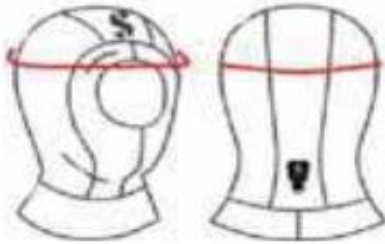

HOOD	
S	51
M	53
L	55
XL	56
2XL	58

BOOTS				
EU UNISEX	SIZE	USA MEN	UK MEN	SOLE LENGTH (CM)
34-35	3XS	4	3	22
36	2XS	5	4	23
37-38	XS	6	5	24
39	S	7	6	25
40-41	M	8	7	26
42	L	9	8	27
43-44	XL	10	9	28
45	2XL	11	10	29
46-47	3XL	12	11	30
48	4XL	13	12	31

GLOVES			
CM	1	2	3
2XS	26-28	18-20	14-16
XS	27-29	19-21	15-17
S	28-30	20-22	16-18
M	29-31	21-23	17-19
L	30-32	22-24	18-20
XL	31-33	23-25	19-21
2XL	32-34	24-26	20-22