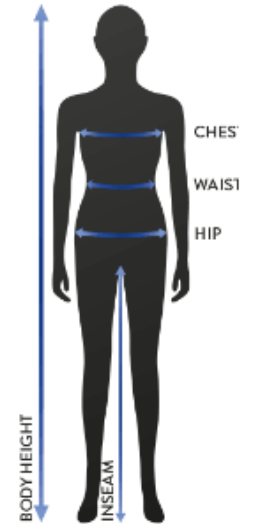

WOMEN

INTERNATIONAL	EU-XS / US-XXS-0		EU-S / US-XS-2		EU-M / US-S-4/6		EU-L / US-M-8/10		EU-XL / US-L-12		EU-XXL / US-XL-14	
GERMANY	34/36		36/38		38/40		40/42		42/44		44/46	
UK	6/8		8/10		10/12		12/14		14/16		16	
FRANCE	36		38		40		42		44		46	
PANTS (INCH)	26"		28"		30"		32"		34"		34"	
	CM	IN	CM	IN	CM	IN	CM	IN	CM	IN	CM	IN
BODY HEIGHT	155 - 160	5' 1" - 5' 3"	160 - 165	5' 3" - 5' 5"	165 - 170	5' 5" - 5' 7"	170 - 175	5' 7" - 5' 9"	175 - 180	5' 9" - 5' 11"	175 - 180	5' 9" - 5' 11"
BUST	79 - 84	31 - 33	84 - 89	33 - 35	89 - 94	35 - 37	96.5 - 101.5	38 - 40	101.5-106.5	40 - 42	106.5-112	42 - 44
WAIST	61 - 66	24 - 26	66 - 71	26 - 28	71 - 76	28 - 30	79 - 84	31 - 33	85 - 90	33.5 - 33.5	91.5 - 96.5	36 - 38
HIP	86 - 91.5	34 - 36	91.5 - 96.5	36 - 38	96.5 - 101.5	38 - 40	101.5-106.5	40 - 42	106.5-112	42 - 44	112 - 117	44 - 46
INSEAM SHORT	67.5	26.5	70	27.5	72	28.5	75	29.5	77.5	30.5	77.5	30.5
INSEAM REGULAR	72	28.5	75	29.5	77.5	30.5	80	31.5	82.5	32.5	82.5	32.5
INSEAM LONG	77.5	30.5	80	31.5	82.5	32.5	85	33.5	87.5	34.5	87.5	34.5