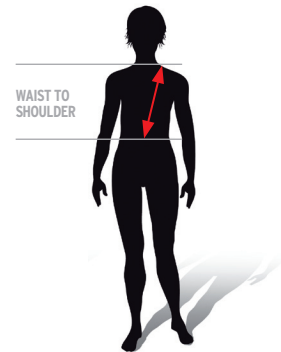

# SHAPE CHARACTERISTICS & SIZING CHART

## MEN

MEN (CM)	XS	S	M	L	XL
HEIGHT	163-168	168-173	173-178	178-183	183-188
WAIST TO SHOULDER	40-42,6	42,7-45	45,1-48	48,1-51	51,1-53

MEN (INCHES)	XS	S	M	L	XL
HEIGHT	5'4"-5'6"	5'6"-5'8"	5'8"-5'9"	5'9"-6'0"	6'0"-6'2"
WAIST TO SHOULDER	15.7"-16.8"	16.8"-17.8"	17.8"-18.8"	18.8"-19.8"	19.8"-20.8"

## WOMEN

WOMEN (CM)	XS	S	M	L
HEIGHT	156-161	161-166	166-170	170-175
WAIST TO SHOULDER	39-41	41-43	43-45	45-48

WOMEN (INCHES)	XS	S	M	L
HEIGHT	5'2"-5'3"	5'3"-5'5"	5'5"-5'6"	5'6"-5'8"
WAIST TO SHOULDER	15.4"-16.1"	16.1"-16.9"	16.9"-17.7"	17.7"-18.9"

## KIDS

KIDS (CM)	JS	JM	JL	JXL
HEIGHT	117-128	129-140	141-152	153-164
WAIST TO SHOULDER	28-31	31-34	34-37	37-40

KIDS (INCHES)	JS	JM	JL	JXL
HEIGHT	3'9"-4'2"	4'2"-4'7"	4'7"-5'1"	5'1"-5'4"
WAIST TO SHOULDER	11-12.2"	12.2"-13.4"	13.4"-14.6"	14,6"-15.7"