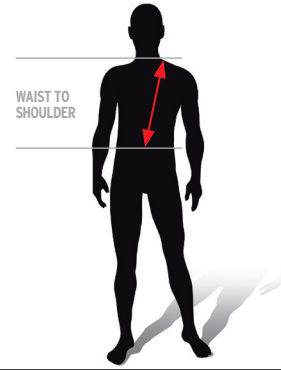

# SHAPE CHARACTERISTICS & SIZING CHART

## MEN

MEN (CM)	XS	S	M	L	XL
HEIGHT	163-168	168-173	173-178	178-183	183-188
WAIST TO SHOULDER	40-42,6	42,7-45	45,1-48	48,1-51	51,1-53

MEN (INCHES)	XS	S	M	L	XL
HEIGHT	5'4"-5'6"	5'6"-5'8"	5'8"-5'9"	5'9"-6'0"	6'0"-6'2"
WAIST TO SHOULDER	15.7"-16.8"	16.8"-17.8"	17.8"-18.8"	18.8"-19.8"	19.8"-20.8"

## WOMEN

WOMEN (CM)	XS	S	M	L
HEIGHT	156-161	161-166	166-170	170-175
WAIST TO SHOULDER	39-41	41-43	43-45	45-48

WOMEN (INCHES)	XS	S	M	L
HEIGHT	5'2"-5'3"	5'3"-5'5"	5'5"-5'6"	5'6"-5'8"
WAIST TO SHOULDER	15.4"-16.1"	16.1"-16.9"	16.9"-17.7"	17.7"-18.9"