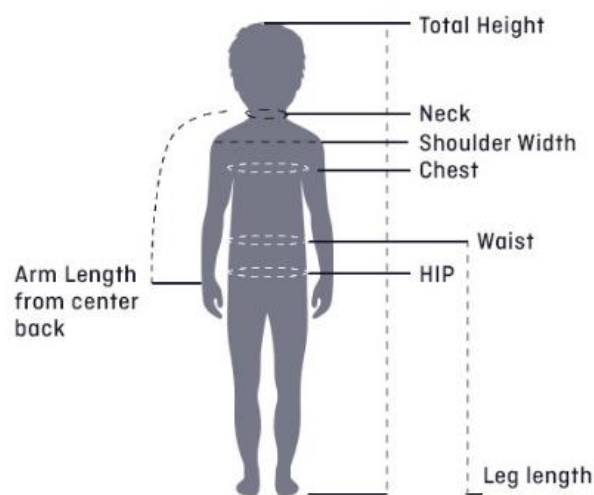

KIDS' APPAREL

YOU ARE BUYING	92	104	116	128	140	152	164	176
AGE	2/3	3/4	5/6	6/7	8/9	10/11	12/14	14/16
USA	3XS	XXS	XS	S	M	L	XL	XXL
TOTAL HEIGHT (cm)	86-98	98-110	110-122	122-134	134-146	146-158	159-169	170-180
CHEST (cm)	50-55	53-58	56-61	59-64	64-69	69-74	75-80	81-86
WAIST (cm)	50-54	52-56	54-58	56-60	59-62	62-65	66-69	70-73
HIP (cm)	53-57	58-62	63-67	68-72	73-77	78-82	83-87	88-92
ARM LENGTH from center back (cm)	40-45	46-51	52-57	58-63	64-69	70-75	64-79	78-83
LEG LENGTH standard (cm)	49-57	58-66	67-75	76-82	83-89	90-96	97-103	104-110

KIDS' APPAREL