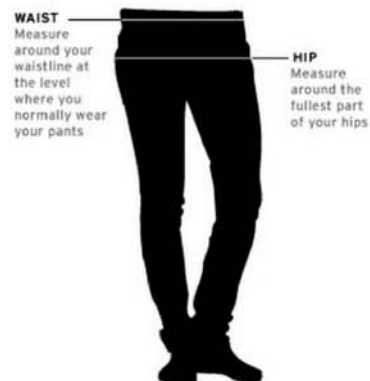

MEASURING POINTS