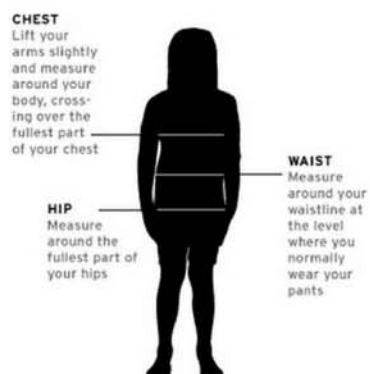

ROXY KIDS SWIMWEAR

SIZE RANGE			BODY MEASUREMENTS (cm)			
AU/NZ	US	AGE	HEIGHT (cm)	CHEST (cm)	WAIST (cm)	HIP (cm)
00	6/9M	3-6 Months	62-68	47	46	49
0K	12M	6-12 Months	68-76	50	48	52
1K	18M	1	76-84	53	50	55
2K	2T	2	84-92	56	52	58
3K	3T	3	92-100	58	54	60
4K	S	4	100-108	60	54	62
5K	M	5	108-114	62	58	64
6K	L	6	114-120	64	60	66
7K		7	120-125	66	62	68
8K	XL	8	125-130	68	64	70

MEASURING POINTS

ROXY KIDS BOTTOMS

SIZE RANGE			BODY MEASUREMENTS (cm)			
AU/NZ	US	AGE	HEIGHT (cm)	WAIST (cm)	HIP (cm)	INSEAM (cm)
00	6/9M	3-6 Months	62-68	46	49	19
0K	12M	6-12 Months	68-76	48	52	23
1K	18M	1	76-84	50	55	32
2K	2T	2	84-92	52	58	34
3K	3T	3	92-100	54	60	39
4K	S	4	100-108	54	62	44.5
5K	M	5	108-114	58	64	48
6K	L	6	114-120	60	66	52
7K		7	120-125	62	68	56
8K	XL	8	125-130	64	70	58

MEASURING POINTS

ROXY KIDS WETSUITS

SIZE RANGE		BODY MEASUREMENTS (cm)						
SIZE	AGE	HEIGHT (cm)	WEIGHT (cm)	CHEST (cm)	WAIST (cm)	HIP (cm)	NECK (cm)	INSEAM (cm)
2K	2	112-117	18-23	55-60	48-53	57-62	25	39-44
4K	4	117-124	23-27	58-63	51-56	61-66	27	43-48
6K	6	124-132	27-32	62-67	53-58	65-70	28	47-52

MEASURING POINTS

ROXY KIDS OUTERWEAR

SIZE RANGE		BODY MEASUREMENTS (cm)				
SIZE	AGE	HEIGHT (cm)	CHEST (cm)	WAIST (cm)	HIP (cm)	INSEAM (cm)
2T	2	91	51	51	53	34
3T	3	96	52	52	54.5	38
4T/5 (S)	4-5	106-111	54.5-57	54.5-57	57-60	40.5-48
6/7 (M)	6-7	116-127	58-61	58-61	61-65	51-56