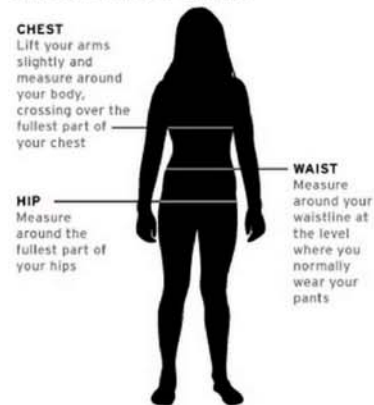

MEASURING POINTS

MEASURING POINTS

ROXY DRESSES

SIZE RANGE				BODY MEASUREMENTS (cm)	
				WAIST (cm)	HIP (cm)
00	6L	XXS	6	57 - 61	83 - 87
1	8L	XS	8	62 - 66	88 - 92
5	10L	Small	10	67 - 71	93 - 97
9	12L	Med	12	72 - 76	98 - 102
13	14L	Large	14	77 - 81	103 - 107
15	16L	XL	16	82 - 86	108 - 112

MEASURING POINTS

MEASURING POINTS

ROXY SWIMWEAR

SIZE RANGE				BODY MEASUREMENTS (cm)		
				BUST (cm)	WAIST (cm)	HIP (cm)
00	6L	XXS	6	76-80	57-61	83-87
1	8L	XS	8	81-85	62-66	88-92
5	10L	Small	10	86-90	67-71	93-97
9	12L	Med	12	91-98	72-76	98-102
13	14L	Large	14	104-110	77-81	103-107
15	16L	XL	16	111-115	82-86	108-112

MEASURING POINTS

ROXY WETSUITS

SIZE	BODY MEASUREMENTS						
	HEIGHT (ft)	WEIGHT (kg)	CHEST (CM)	WAIST (CM)	HIPS (CM)	NECK (CM)	INSEAM (CM)
2	160-165	45-54	77-82	58-63	84-90	25	68-71
4 (S)	162-168	47-57	80-87	63-68	86-91	29	70-73
6 (M)	165-170	50-59	82-88	63-68	90-94	30	71-74
8 (L)	168-172	54-63	86-91	67-72	93-98	32	73-75
10	170-175	59-68	90-95	71-76	97-102	33	74-76
12	172-178	63-72	94-99	75-80	100-105	34	75-77
14	172-178	72-82	98-103	79-84	104-109	36	75-77
16	175-180	77-86	101-107	81-86	107-112	37	75-77

MEASURING POINTS

ROXY SNOW JACKETS

SIZE	BODY MEASUREMENTS (cm)		
	BUST (cm)	WAIST (cm)	HIP (cm)
XS	80-82.5	59.5-62	86.5-87.5
S	84-86	63.5-66	90-92.5
M	87.5-90	67.5-70	94-96.5
L	92.5-94	71-73.5	98-100
XL	95-99	76-78.5	101.5-104