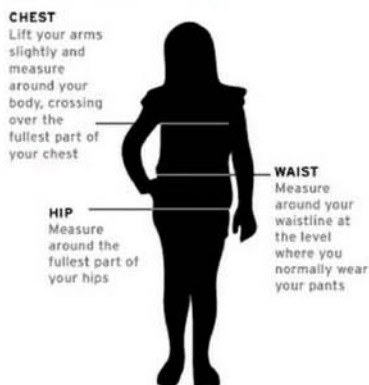

MEASURING POINTS