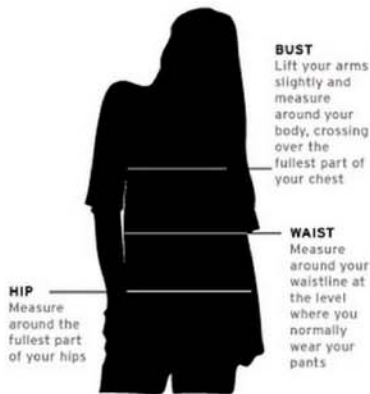

ROXY

SIZING CHARTS

ROXY TOPS

SIZE RANGE				BODY MEASUREMENTS (cm)		
				BUST (cm)	WAIST (cm)	HIP (cm)
00	6L	XXS	6	76-80	57-61	83-87
1	8L	XS	8	81-85	62-66	88-92
5	10L	Small	10	86-90	67-71	93-97
9	12L	Med	12	91-98	72-76	98-102
13	14L	Large	14	104-110	77-81	103-107
15	16L	XL	16	111-115	82-86	108-112

MEASURING POINTS

MEASURING POINTS

ROXY DRESSES

SIZE RANGE				BODY MEASUREMENTS (cm)	
				WAIST (cm)	HIP (cm)
00	6L	XXS	6	57 - 61	83 - 87
1	8L	XS	8	62 - 66	88 - 92
5	10L	Small	10	67 - 71	93 - 97
9	12L	Med	12	72 - 76	98 - 102
13	14L	Large	14	77 - 81	103 - 107
15	16L	XL	16	82 - 86	108 - 112

MEASURING POINTS

ROXY KIDS WETSUITS

SIZE RANGE		BODY MEASUREMENTS (cm)						
SIZE	AGE	HEIGHT (cm)	WEIGHT (cm)	CHEST (cm)	WAIST (cm)	HIP (cm)	NECK (cm)	INSEAM (cm)
2K	2	112-117	18-23	55-60	48-53	57-62	25	39-44
4K	4	117-124	23-27	58-63	51-56	61-66	27	43-48
6K	6	124-132	27-32	62-67	53-58	65-70	28	47-52

MEASURING POINTS

ROXY KIDS OUTERWEAR

SIZE RANGE		BODY MEASUREMENTS (cm)				
SIZE	AGE	HEIGHT (cm)	CHEST (cm)	WAIST (cm)	HIP (cm)	INSEAM (cm)
2T	2	91	51	51	53	34
3T	3	96	52	52	54.5	38
4T/5 (S)	4-5	106-111	54.5-57	54.5-57	57-60	40.5-48
6/7 (M)	6-7	116-127	58-61	58-61	61-65	51-56