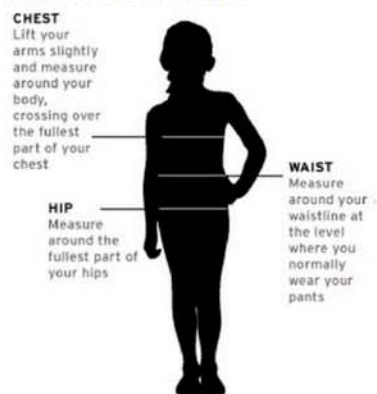

ROXY KIDS DRESSES

SIZE RANGE			BODY MEASUREMENTS (cm)			
AU/NZ	US	AGE	HEIGHT (cm)	CHEST (cm)	WAIST (cm)	HIP (cm)
00	6/9M	3-6 Months	62-68	47	46	49
0K	12M	6-12 Months	68-76	50	48	52
1K	18M	1	76-84	53	50	55
2K	2T	2	84-92	56	52	58
3K	3T	3	92-100	58	54	60
4K	S	4	100-108	60	54	62
5K	M	5	108-114	62	58	64
6K	L	6	114-120	64	60	66
7K		7	120-125	66	62	68
8K	XL	8	125-130	68	64	70

MEASURING POINTS

CHEST

Lift your arms slightly and measure around your body, crossing over the fullest part of your chest

HIP

Measure around the fullest part of your hips

WAIST

Measure around your waistline at the level where you normally wear your pants

ROXY KIDS SWIMWEAR

SIZE RANGE			BODY MEASUREMENTS (cm)			
AU/NZ	US	AGE	HEIGHT (cm)	CHEST (cm)	WAIST (cm)	HIP (cm)
00	6/9M	3-6 Months	62-68	47	46	49
0K	12M	6-12 Months	68-76	50	48	52
1K	18M	1	76-84	53	50	55
2K	2T	2	84-92	56	52	58
3K	3T	3	92-100	58	54	60
4K	S	4	100-108	60	54	62
5K	M	5	108-114	62	58	64
6K	L	6	114-120	64	60	66
7K		7	120-125	66	62	68
8K	XL	8	125-130	68	64	70

MEASURING POINTS

ROXY KIDS BOTTOMS

SIZE RANGE			BODY MEASUREMENTS (cm)			
AU/NZ	US	AGE	HEIGHT (cm)	WAIST (cm)	HIP (cm)	INSEAM (cm)
00	6/9M	3-6 Months	62-68	46	49	19
0K	12M	6-12 Months	68-76	48	52	23
1K	18M	1	76-84	50	55	32
2K	2T	2	84-92	52	58	34
3K	3T	3	92-100	54	60	39
4K	S	4	100-108	54	62	44.5
5K	M	5	108-114	58	64	48
6K	L	6	114-120	60	66	52
7K		7	120-125	62	68	56
8K	XL	8	125-130	64	70	58