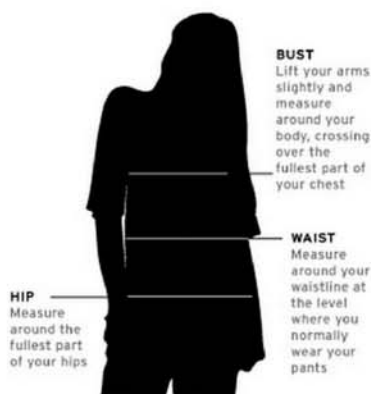

MEASURING POINTS