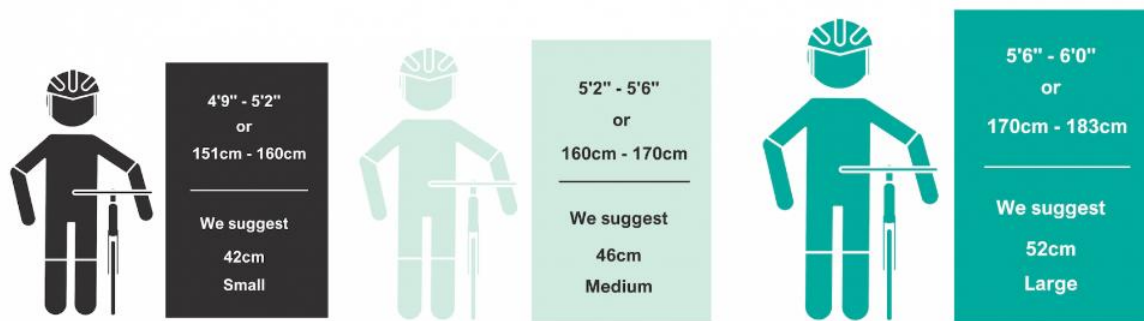

REID LADIES CLASSIC, BELLA AND ESPRIT SIZE GUIDE

Please note that the above may vary due to personal preference. To ensure the best fit we recommend going into your local Reid dealer and trying out the bike there.

Measurement	42 cm	46 cm	52 cm
Top Tube Length	557	574	580
Seat Tube Length	420	460	520
Head Tube Length	150	150	150
Seat Tube Angle	73	73	73
Head Tube Angle	71	71	71
RC Length	440	465	465
BB Drop	35	50	50
Fork Rake/ Offset	45	45	45
Front Center	635	653	653
Wheelbase	TBC	TBC	TBC
Fork Length, Full	355	355	380

* Length measurements are in millimetres, unless otherwise stated.