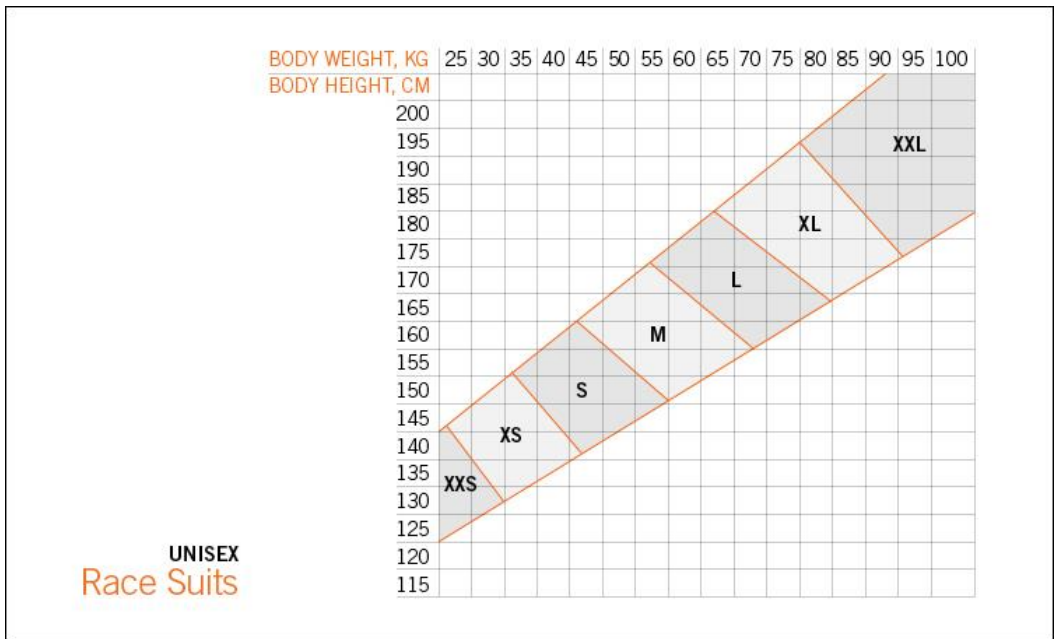

This size table should be considered as a guide when choosing the right size of your POC gear. All bodies have their proportions distributed differently and if you can, you should try on our gear.

	SIZE	CHEST, CM	WAIST, CM	SEAT, CM
MEN Soft Goods	XS/28"	89	78	92
	S/30"	94	83	97
	M/32"	99	88	102
	L/34"	104	93	107
	XL/36"	110	99	113
	XXL/38"	116	105	119

	SIZE	CHEST, CM	WAIST, CM	SEAT, CM
WOMEN Soft Goods	XS	82	66	92
	S	86	70	96
	M	90	74	100
	L	94	78	104
	XL	98	82	108

	SIZE	LENGTH, CM	CIRCUMFERENCE, CM	LENGTH"	CIRCUMFERENCE"
UNISEX Gloves	XS	14-15	16-17	5,5-6	6,3-6,7
	S	15-17	16-19	6-6,7	6,3-7,5
	M	17-19	17-21	6,7-7,5	6,7-8,3
	L	19-21	17-23	7,5-8,3	6,7-9
	XL	21-22	22-24	8,3-8,7	8,7-9,5

	SIZE	LENGTH, CM	CIRCUMFERENCE, CM	LENGTH"	CIRCUMFERENCE"
WOMEN Gloves	S	14-15	16-17	5,5-6	6,3-6,7
	M	16-19	16-19	6-7	6,3-7,5
	L	17-20	17-21	6,7-7,9	6,7-8,3

Skull Comp, Skull X, Skull Light	XS	51-52 cm	
	S	53-54 cm	
	Head circumference	M	55-56 cm
	L	57-58 cm	
	XL	59-60 cm	
Synopsis	XXL	61-62 cm	
	S	53-54 cm	
	Head circumference	M	55-56 cm
	L	57-58 cm	
	XL	59-60 cm	
Frontal	S	53-54 cm	
	Head circumference	M	55-56 cm
	L	57-58 cm	
	XL	59-60 cm	
Receptor+	S	53-54 cm	
	Head circumference	M	55-56 cm
	L	57-58 cm	
	XL	59-60 cm	
Receptor Crown	XS	51-52 cm	
	Head circumference	S	53-54 cm
	M	55-56 cm	
	L	57-58 cm	