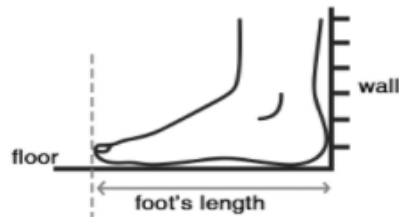

UNISEX			Model: NIEVA AZUL			
SHOES						
Supplier Size	Total lenght in mm	EU	UK	US	FR	IT
36	232,20	36	3	4	36	36
37	238,50	37	4	5	37	37
38	244,80	38	5	6	38	38
39	251,10	39	5.5	6.5	39	39
40	257,40	40	6	7	40	40
41	263,70	41	7	8	41	41
42	270,00	42	8	9	42	42
43	276,30	43	9	10	43	43
44	282,60	44	9.5	10.5	44	44
45	288,90	45	10.5	11.5	45	45
46	295,20	46	11	12	46	46
47	301,50	47	12	13	47	47

CHOOSE THE PERFECT SIZE

1. Hold your foot against the wall and measure the length of your foot from the wall to the big toe.

2. Compare it with the measures of the previous table.

3. Choose the size whose length is 4 to 8mm longer than the length of your foot.

Size equivalence in mm

Total length in mm	European Size
232'20 mm	36
238'50 mm	37
244'80 mm	38
251'10 mm	39
257'40 mm	40
263'70 mm	41
270'00 mm	42
276'30 mm	43
282'60 mm	44
288'90 mm	45
295'20 mm	46
301'50 mm	47