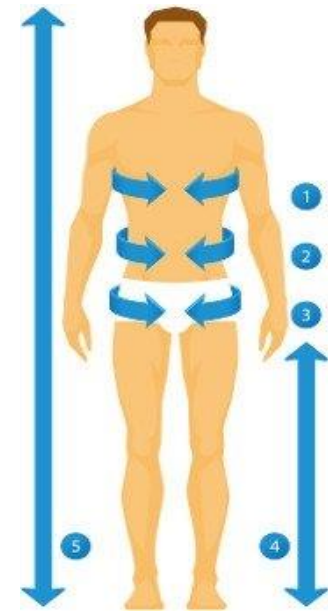

Men		XS	S		M		L		XL		XXL		XXXL	
		34	36	38	40	42	44	46	48	50	50	54	56	58
1 Chest	cm	87	90	93	96	99	102	105	108	111	114.5	118	122	126
	inch	34.2	35.4	36.6	37.8	39.0	40.2	41.3	42.5	43.7	45.1	46.5	48.0	49.6
2 Waist	cm	74	77	80	83	86	89	92	95	98	101.5	105	110	115
	inch	29.1	30.3	31.5	32.7	33.9	35	36.2	37.4	38.6	40	41.3	43.3	45.3
3 Hip	cm	87	90	93	96	99	102	105	108	111	114	117	121	125
	inch	34.2	35.4	36.6	37.8	39	40.2	41.3	42.5	43.7	44.9	46.1	47.6	49.2
4 Inseam	cm	80	80		82		82		83		84		85	
	inch	31.5	31.5		32.2		32.2		32.6		33		33.5	
4 Inseam Short	cm	77	77		78		78		79		80		81	
	inch	30.3	30.3		30.7		30.7		31.1		31.4		31.9	
5 Inseam Long	cm	86	86		87		87		88		89		90	
	inch	33.9	33.9		34.2		34.2		34.6		35		35.4