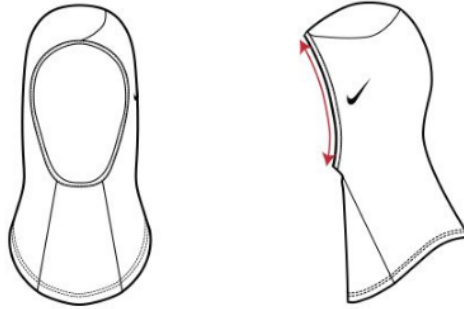

NIKE SIZE CHARTS

MEN'S | WOMEN'S | KIDS' | ACCESSORIES

Nike Pro Hijab Size Chart

[Contact Us](#)

STEP 1: MEASURE YOURSELF

Measure face opening from below hairline to bottom of jaw bone. Size might fit slightly smaller and slightly larger measurements due to stretch.

STEP 2: FIND THE RIGHT SIZE

SIZE CHART

INCHES

CM

ALPHA SIZE	FACE OPENING HEIGHT (CURVED)
XS/S	21.5 (cm)
M/L	24 (cm)