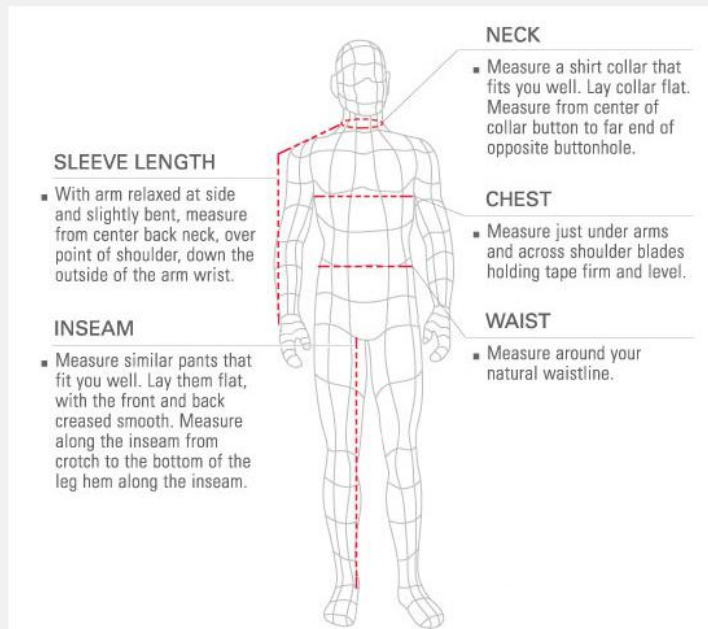

MEN'S MEASURING GUIDELINES

Men's Body Measurements

Size	2XS	XS	S	M	L	XL	2XL	3XL	4XL
Chest	33-35	35-37	37-39	39-41	41-43	45-47	49-51	53-55	57-59
Waist	26-28	28-30	30-32	32-34	34-36	38-40	42-44	46-48	50-52
Seat	33-35	35-37	37-39	39-41	41-43	45-47	49-51	53-55	57-59
Inseam	29	29	30	31	32	33	34	34½	35

Men's Body Measurements - TALL

Size	XS	S	M	L	XL	2XL	3XL	4XL	-
Inseam	-	32	33	34	35	36	36½	-	-

WOMEN'S MEASURING GUIDELINES

Women's Body Measurements						
Size	XS 4-6	S 8-10	M 12-14	L 16-18	XL 20-22	2XL 22-24
Bust	32-34	34-36	36-38	39-41	42-44	46-48
Waist	23-25	25-27	27-29	30-32	33-35	37-39
Hip	35-37	37-39	39-41	42-44	45-47	49-51
Inseam	31	31	31	31	31	31

Women's Body Measurements - PETITE						
Size	S	M	L	XL	2XL	3XL
Inseam	29	29	29	29	29	29

Women's Body Measurements - TALL						
Size	S	M	L	XL	2XL	3XL
Inseam	33	33	33	33	33	33

KIDS' KIT SIZE CHARTS

Junior Boys' Measurements					
SIZE	Age	Height	Chest	Waist	Centre Back Length
SB / Small	6-7 Years	4'	26-27"	21-22"	22"
MB / Medium	8-9 Years	4'4"	28-29"	22-24"	23.5"
LB / Large	10-11 Years	4'8"	30-31"	24-26"	25"
XLB / X-Large	12-13 Years	5'2"	32-33"	26-27"	26.5"

INFANTS' SIZE CHARTS

Infants' Measurements				
Age	Height	Chest	Waist	Centre Back Length
3-6 Months	2'2"	18"	16.5"	11"
6-12 Months (612)	2'4"	19"	17"	12"
12-18 Months (118)	2'6"	19.5"	17.5"	13"
18-24 Months (182)	3'	20"	18"	14"
2-3 Years	3'2"	21"	19.5"	16"
4-5 Years	3'6"	23"	21"	18"
6-7 Years	3'8"	25"	21.5"	20"