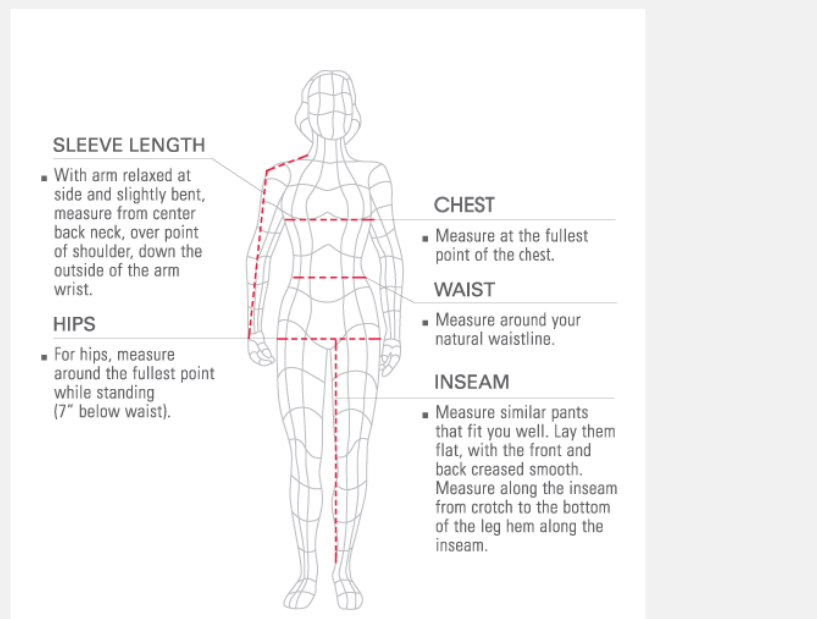

MEN'S MEASURING GUIDELINES

Men's Body Measurements

Size	2XS	XS	S	M	L	XL	2XL	3XL	4XL
Chest	33-35	35-37	37-39	39-41	41-43	45-47	49-51	53-55	57-59
Waist	26-28	28-30	30-32	32-34	34-36	38-40	42-44	46-48	50-52
Seat	33-35	35-37	37-39	39-41	41-43	45-47	49-51	53-55	57-59
Inseam	29	29	30	31	32	33	34	34½	35

Men's Body Measurements - TALL

Size	XS	S	M	L	XL	2XL	3XL	4XL	-
Inseam	-	32	33	34	35	36	36½	-	-

WOMEN'S MEASURING GUIDELINES

Women's Body Measurements						
Size	XS 4-6	S 8-10	M 12-14	L 16-18	XL 20-22	2XL 22-24
Bust	32-34	34-36	36-38	39-41	42-44	46-48
Waist	23-25	25-27	27-29	30-32	33-35	37-39
Hip	35-37	37-39	39-41	42-44	45-47	49-51
Inseam	31	31	31	31	31	31

Women's Body Measurements - PETITE						
Size	S	M	L	XL	2XL	3XL
Inseam	29	29	29	29	29	29

Women's Body Measurements - TALL						
Size	S	M	L	XL	2XL	3XL
Inseam	33	33	33	33	33	33

KIDS' KIT SIZE CHARTS

Junior Boys' Measurements					
SIZE	Age	Height	Chest	Waist	Centre Back Length
SB / Small	6-7 Years	4'	26-27"	21-22"	22"
MB / Medium	8-9 Years	4'4"	28-29"	22-24"	23.5"
LB / Large	10-11 Years	4'8"	30-31"	24-26"	25"
XLB / X-Large	12-13 Years	5'2"	32-33"	26-27"	26.5"

INFANTS' SIZE CHARTS

Infants' Measurements				
Age	Height	Chest	Waist	Centre Back Length
3-6 Months	2'2"	18"	16.5"	11"
6-12 Months (612)	2'4"	19"	17"	12"
12-18 Months (118)	2'6"	19.5"	17.5"	13"
18-24 Months (182)	3'	20"	18"	14"
2-3 Years	3'2"	21"	19.5"	16"
4-5 Years	3'6"	23"	21"	18"
6-7 Years	3'8"	25"	21.5"	20"